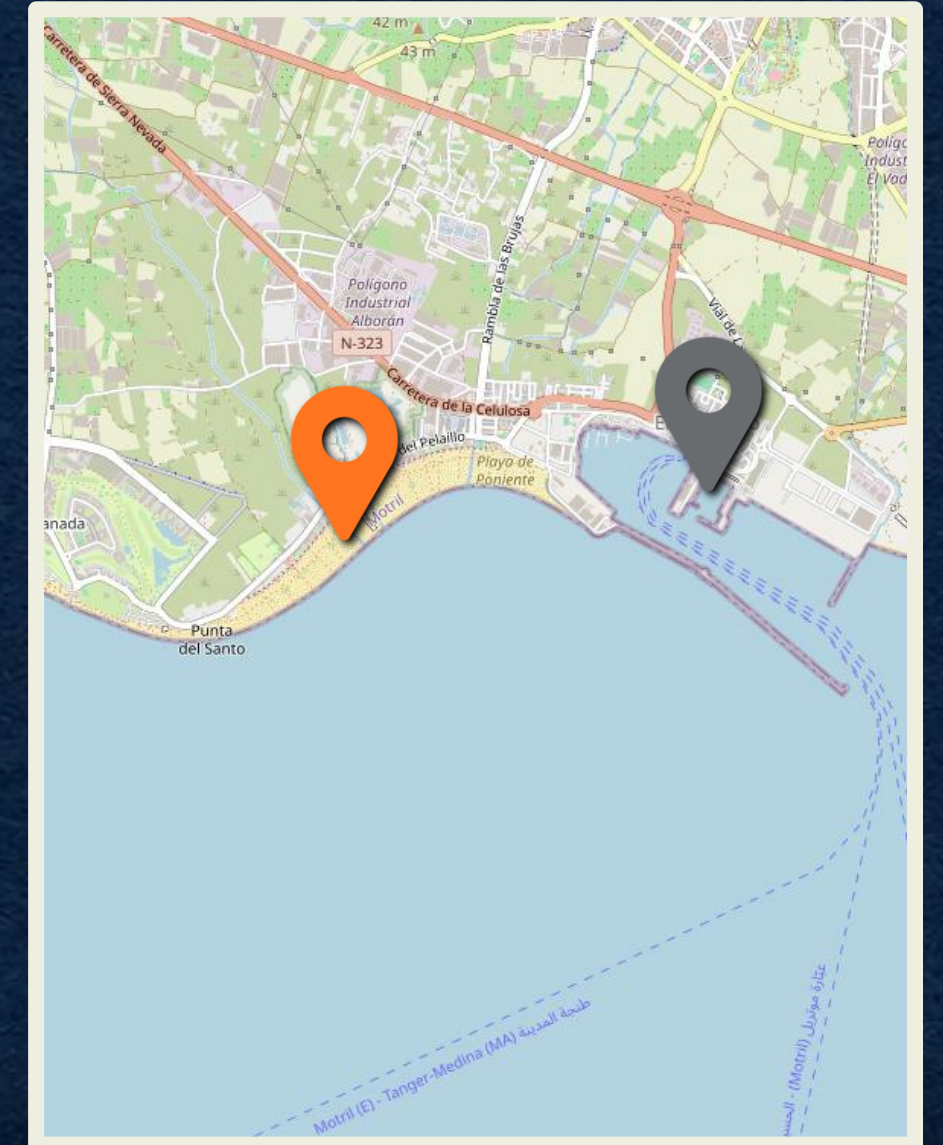

# PORTAL

**Port To Town**

5.6km | 12-min drive

[www.destinationunlocked.com](http://www.destinationunlocked.com)

# Motril, Granada PORTAL

Distance from Port  
2.3km | 5-min drive

24 hours

Free Entry

1 2 3 4 5 6 7 8 9 10

Motril, Granada  
**PORTAL**

Distance from Port  
5km | 7-min drive

10a-2p (Tue-Wed)  
10a-2p, 4p-7p (Thu-Sat)  
Paid Entry  
[en.andalucia.org](http://en.andalucia.org)

# Motril, Granada PORTAL

Distance from Port  
8km | 17-min drive

24 hours

Free Entry

[ayto-salobrena.es](http://ayto-salobrena.es)

1 2 3 4 5 6 7 8 9 10

## PORTAL

- 1 Playa Granada
- 2 Sugar Cane Museum
- 3 Charca de Suarez
- 4 Salobreña
- 5 Alhambra
- 6 Albaicín
- 7 Mirador de San Nicolás
- 8 Granada Cathedral
- 9 Bodegas Castañeda
- 10 Sacromonte