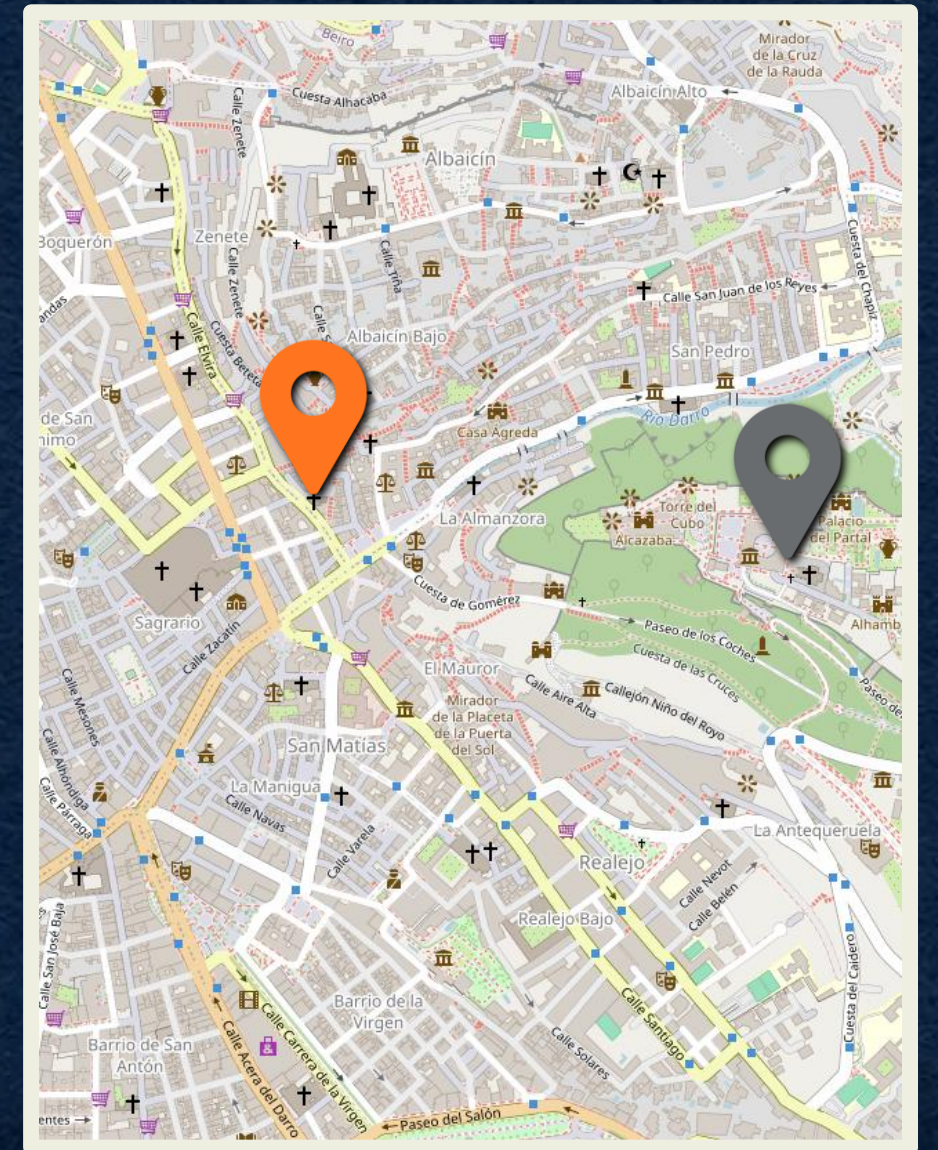

1 2 3 4 5 6 7 8 9 10