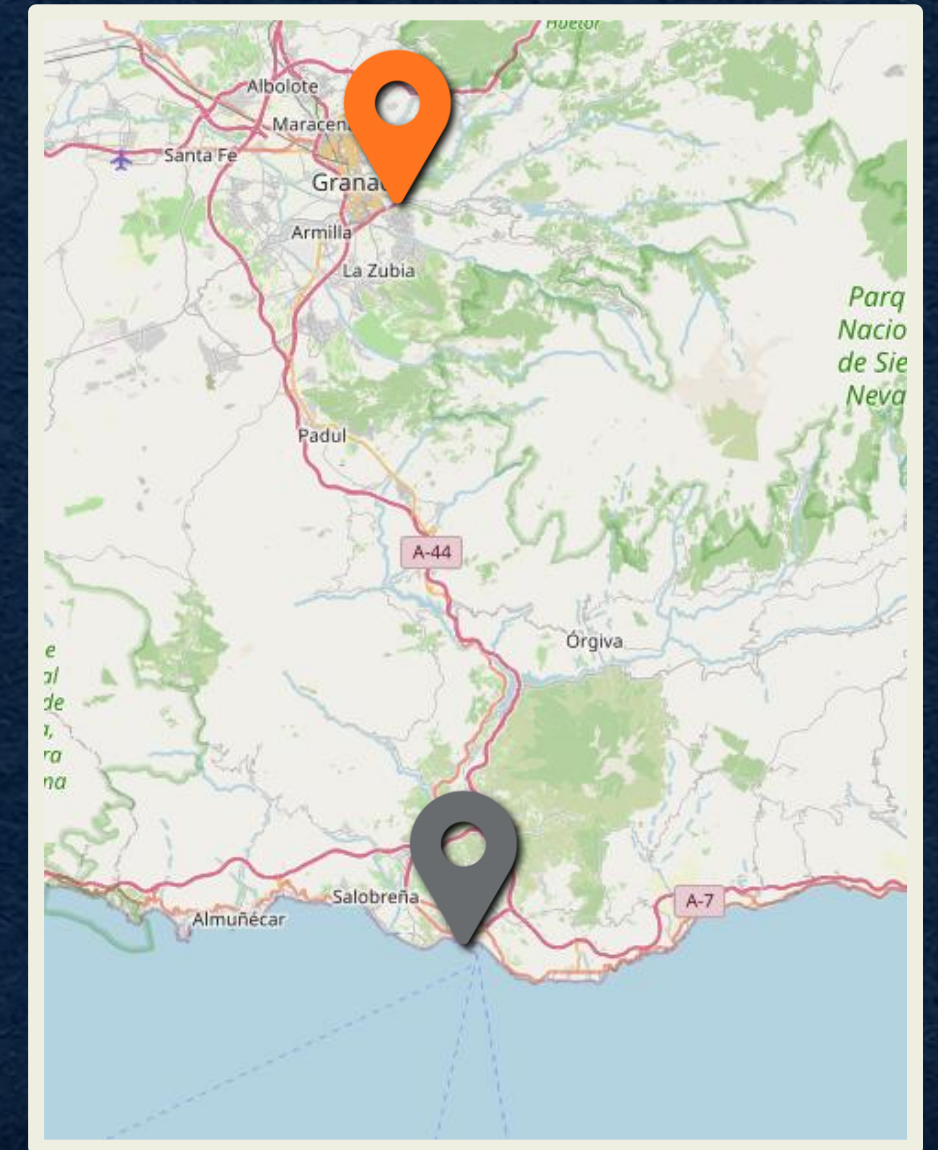

# Motril, Granada PORTAL

Distance from Port  
8km | 17-min drive

24 hours

Free Entry

[ayto-salobrena.es](http://ayto-salobrena.es)

1 2 3 4 5 6 7 8 9 10

# Motril, Granada PORTAL

Distance from Port  
71km | 1-hour drive

8:30a-6p

Paid Entry

[alhambra-Patronato.es](http://alhambra-Patronato.es)

1 2 3 4 5 6 7 8 9 10

# PORTAL

Distance from Port  
74km | 1-hour drive

24 hours

Free Entry

1 2 3 4 5 6 7 8 9 10

# PORTAL

Distance from Port  
74km | 1-hour drive

24 hours

Free Entry

[miradorsanicolas.com](http://miradorsanicolas.com)

1 2 3 4 5 6 7 8 9 10