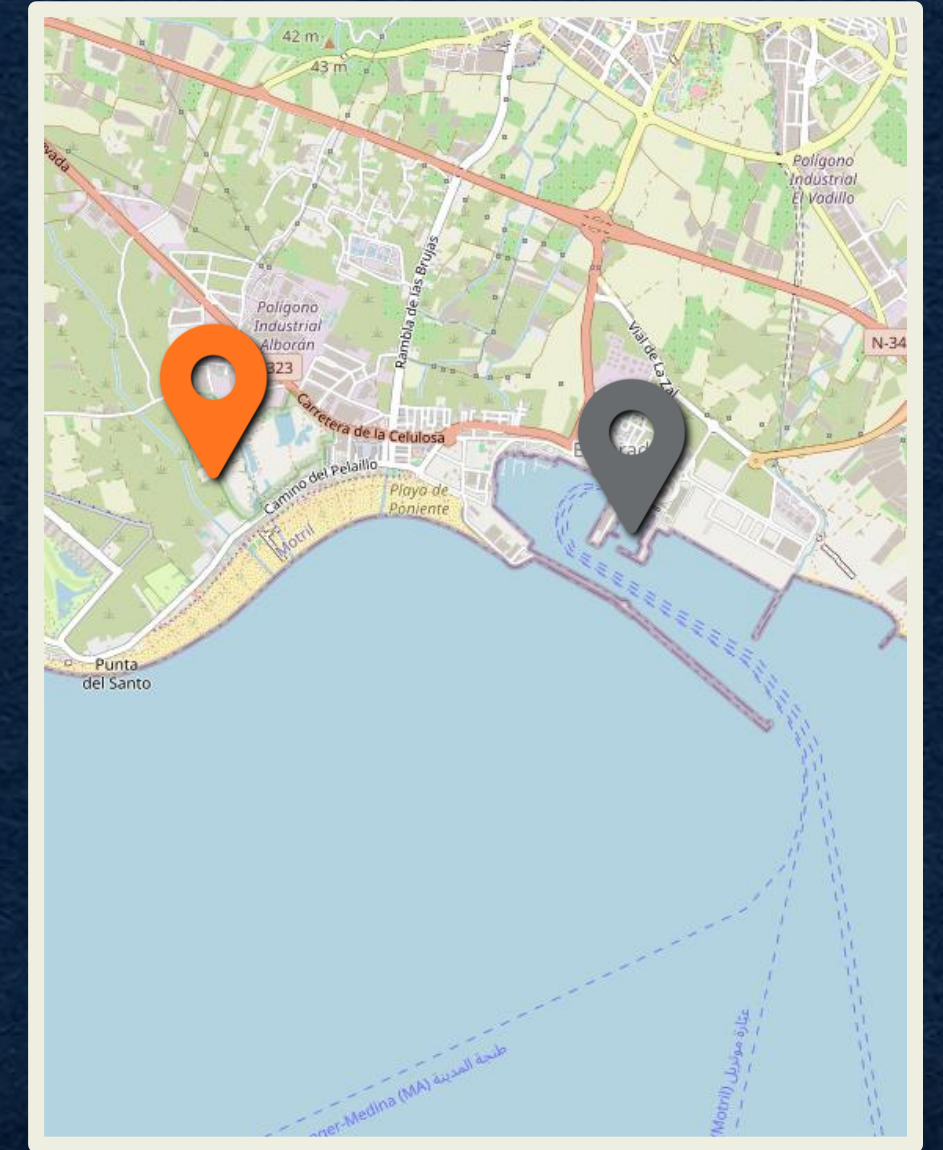

# PORTAL

Distance from Port  
2.3km | 6-min drive

4p-6p (Wed-Fri)  
9a-1p, 4p-6p (Sat-Sun)

Paid Entry

[medioambiente.motril.es/medio-ambiente/charca-de-suarez/](https://medioambiente.motril.es/medio-ambiente/charca-de-suarez/)

# Motril, Granada PORTAL

Distance from Port  
8km | 17-min drive

24 hours

Free Entry

[ayto-salobrena.es](http://ayto-salobrena.es)

1 2 3 4 5 6 7 8 9 10

# Motril, Granada PORTAL

Distance from Port  
71km | 1-hour drive

8:30a-6p

Paid Entry

[alhambra-Patronato.es](http://alhambra-Patronato.es)

1 2 3 4 5 6 7 8 9 10

# PORTAL

Distance from Port  
74km | 1-hour drive

24 hours

Free Entry

1 2 3 4 5 6 7 8 9 10