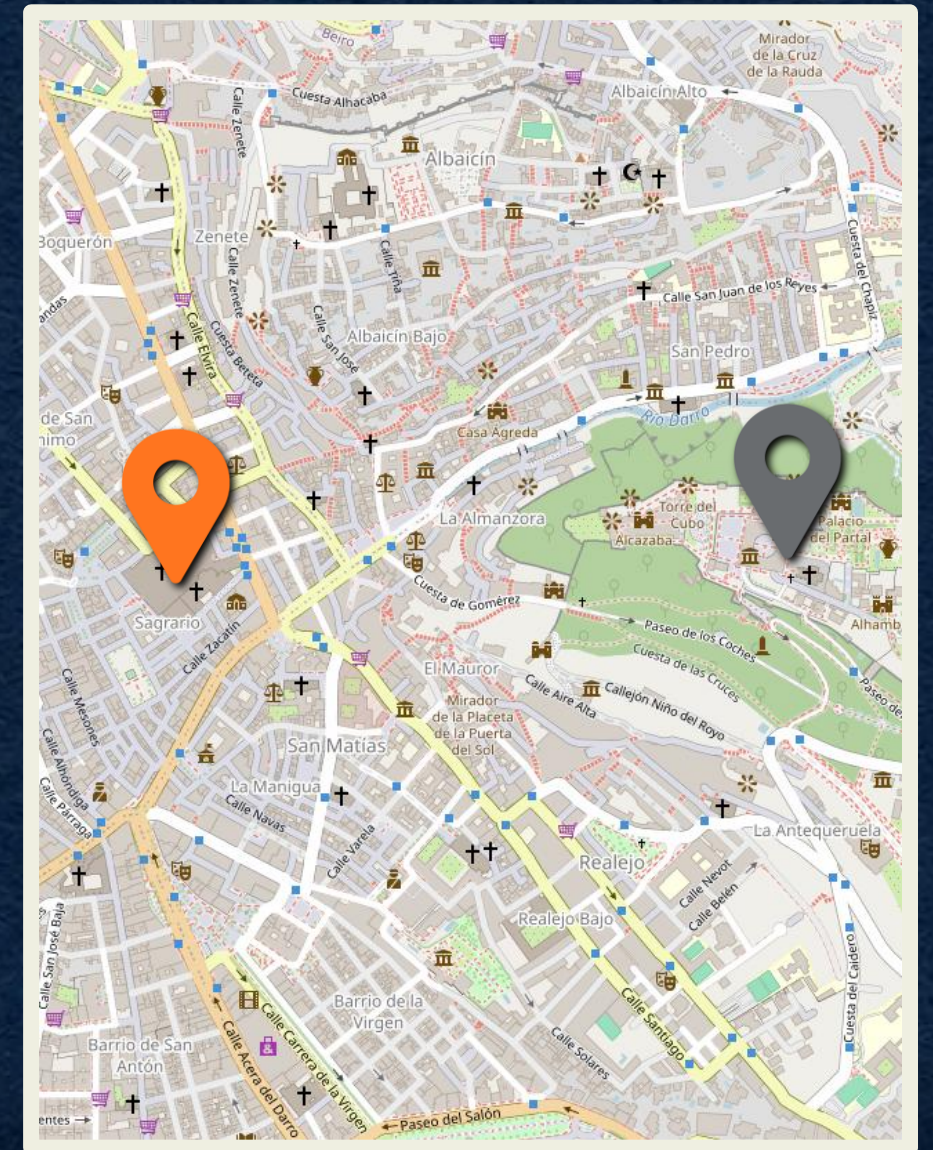

1 2 3 4 5 6 7 8 9 10