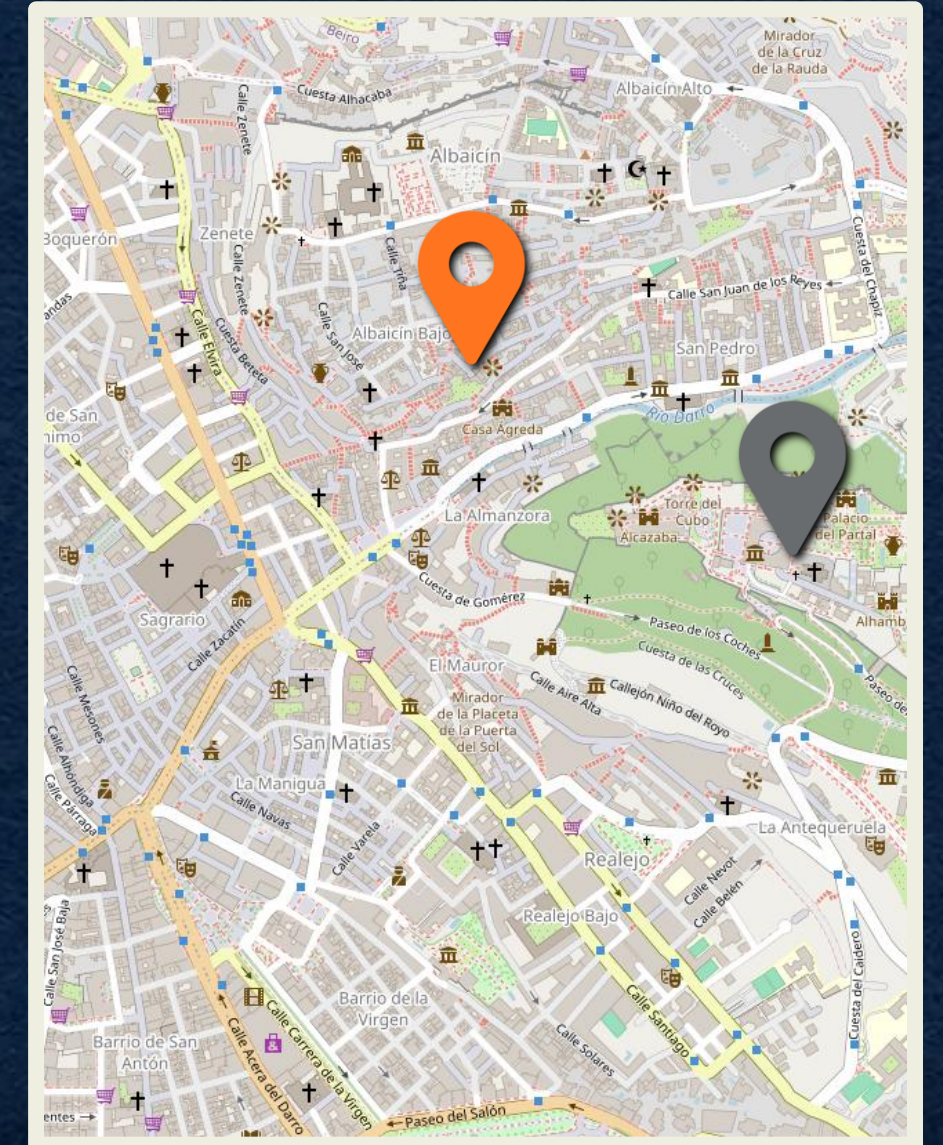

# PORTAL

Distance from Port  
74km | 1-hour drive

24 hours

Free Entry

[miradorsanicolas.com](http://miradorsanicolas.com)

1 2 3 4 5 6 7 8 9 10

# Motril, Granada PORTAL

Distance from Port  
70km | 1-hour drive

10a-6:15p (Mon-Sat)  
3p-6:15p (Sun)

Paid Entry

[catedraldegranada.com](http://catedraldegranada.com)