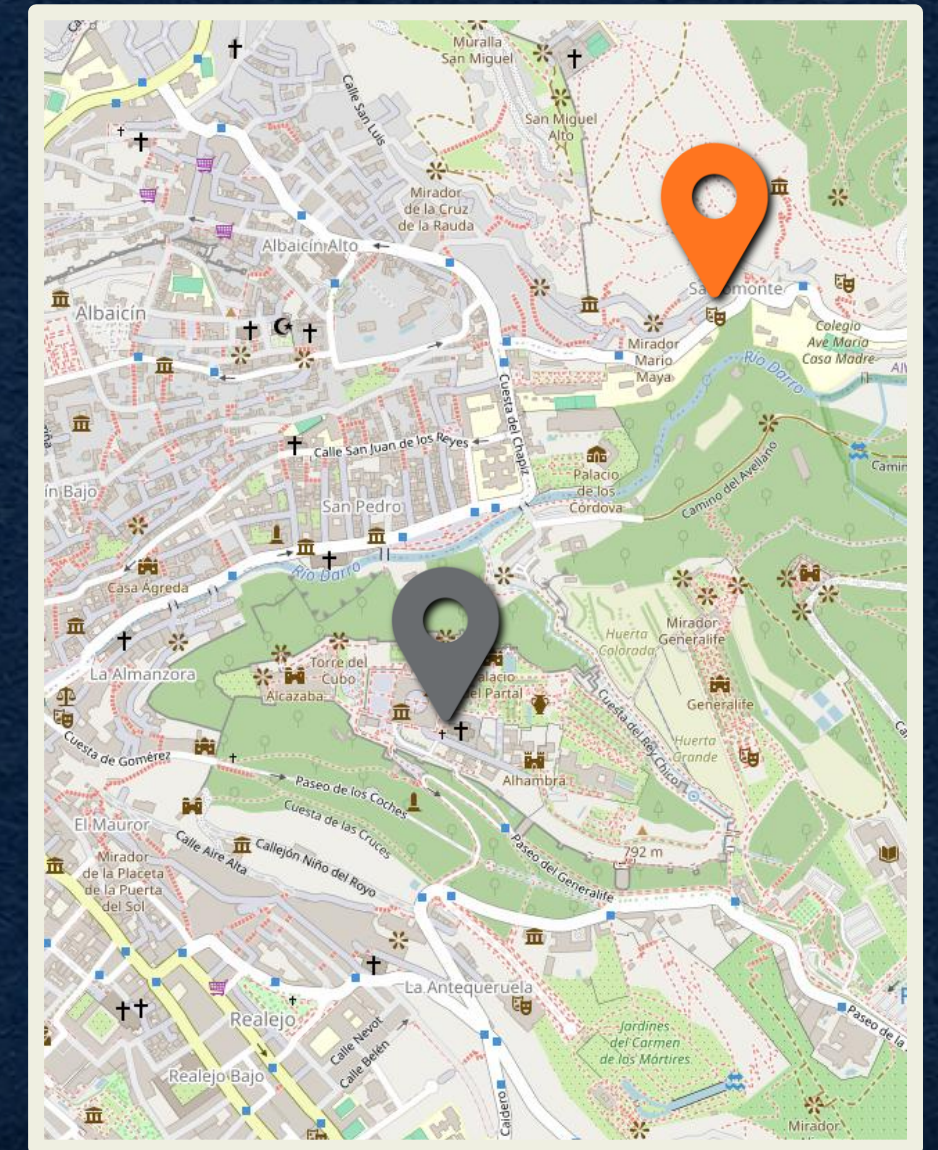

# PORTAL

Distance from Port  
2.8km | 7-min drive

11:30a-12:30a

Paid Entry

Bodegas Castañeda

# Motril, Granada PORTAL

Distance from Port  
73km | 1-hour drive

10a-8p

Paid Entry

[sacromontegrana.com](http://sacromontegrana.com)

1 2 3 4 5 6 7 8 9 10

# Motril, Granada

## PORTAL

- 1 Playa Granada
- 2 Sugar Cane Museum
- 3 Charca de Suarez
- 4 Salobreña
- 5 Alhambra
- 6 Albaicín
- 7 Mirador de San Nicolás
- 8 Granada Cathedral
- 9 Bodegas Castañeda
- 10 Sacromonte