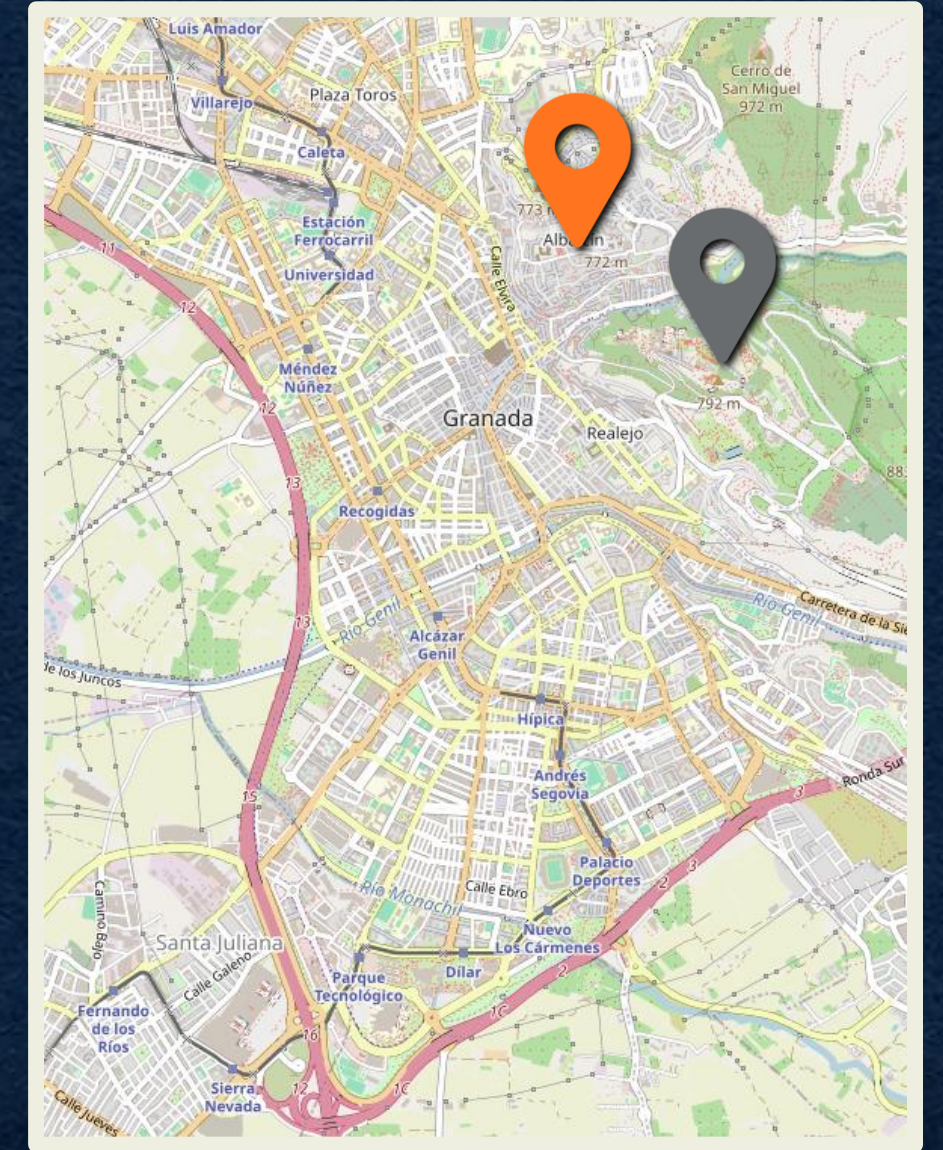

# Motril, Granada PORTAL

Distance from Port  
71km | 1-hour drive

8:30a-6p

Paid Entry

[alhambra-Patronato.es](http://alhambra-Patronato.es)

1 2 3 4 5 6 7 8 9 10

# Motril, Granada

# PORTAL

Distance from Port  
74km | 1-hour drive

24 hours

Free Entry

1 2 3 4 5 6 7 8 9 10

# PORTAL

Distance from Port  
74km | 1-hour drive

24 hours

Free Entry

[miradorsanicolas.com](http://miradorsanicolas.com)

1 2 3 4 5 6 7 8 9 10