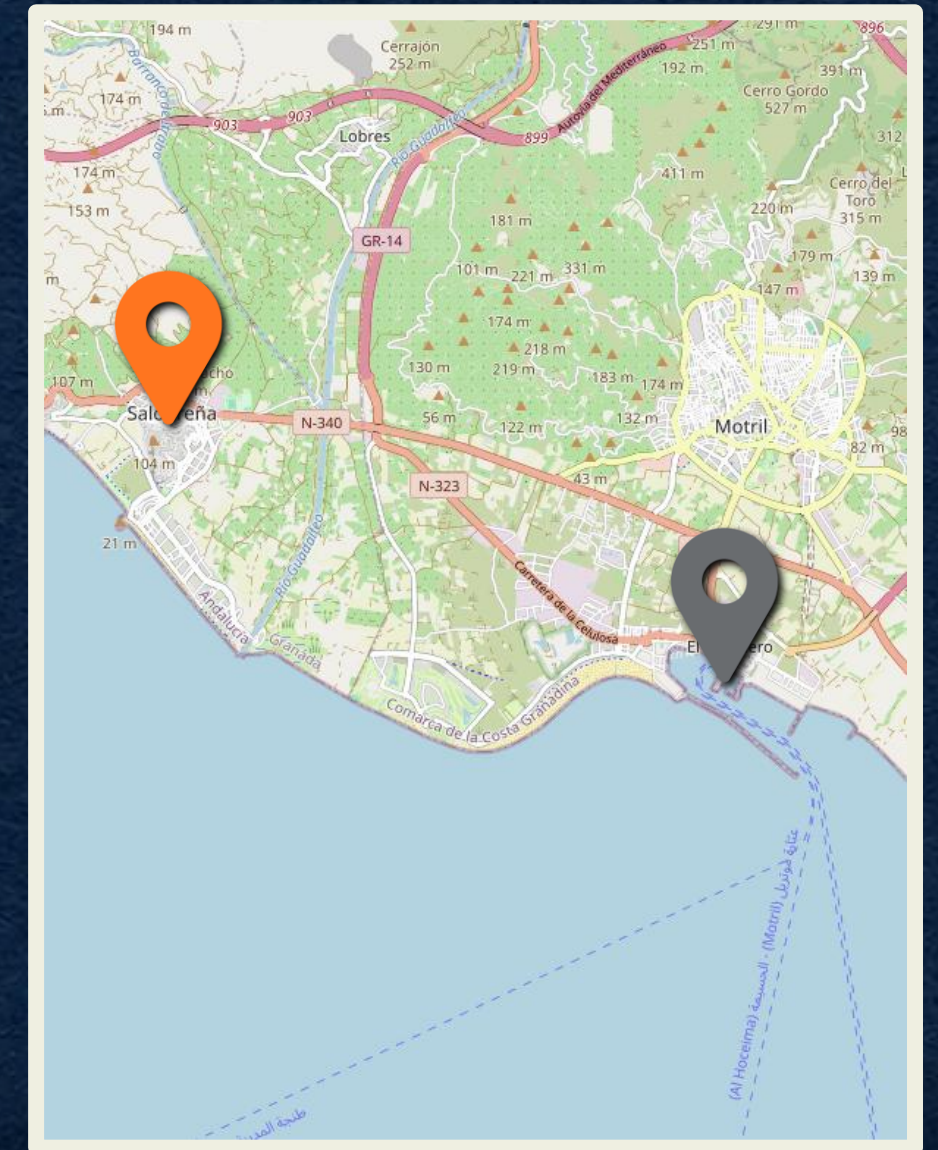

# Motril, Granada PORTAL

Distance from Port  
8km | 17-min drive

24 hours

Free Entry

[ayto-salobrena.es](http://ayto-salobrena.es)

1 2 3 4 5 6 7 8 9 10

# Motril, Granada PORTAL

Distance from Port  
71km | 1-hour drive

8:30a-6p

Paid Entry

[alhambra-Patronato.es](http://alhambra-Patronato.es)

1 2 3 4 5 6 7 8 9 10

# PORTAL

Distance from Port  
74km | 1-hour drive

24 hours

Free Entry

1 2 3 4 5 6 7 8 9 10

# PORTAL

Distance from Port  
74km | 1-hour drive

24 hours

Free Entry

[miradorsanicolas.com](http://miradorsanicolas.com)

1 2 3 4 5 6 7 8 9 10