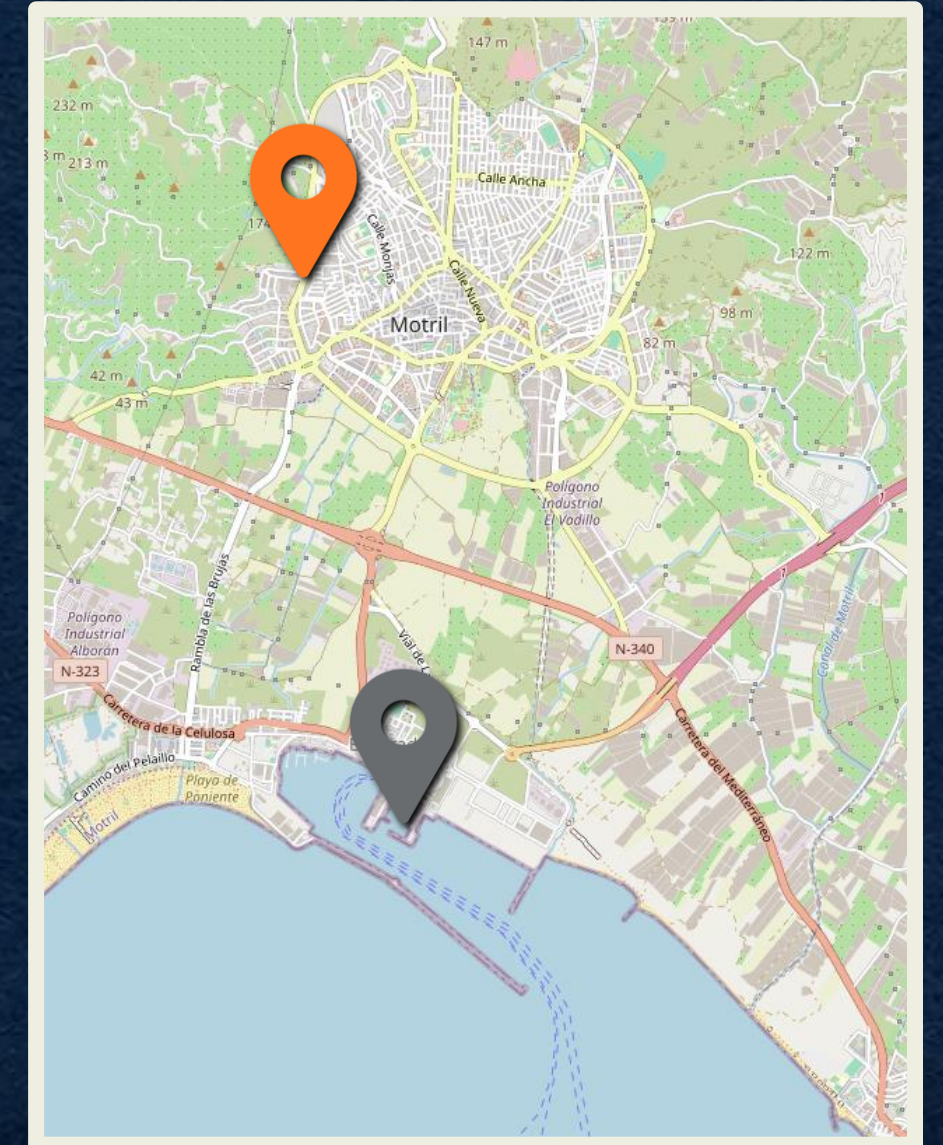

# PORTAL

**Port To Town**

5.6km | 12-min drive

[www.destinationunlocked.com](http://www.destinationunlocked.com)

# Motril, Granada PORTAL

Distance from Port  
2.3km | 5-min drive

24 hours

Free Entry

1 2 3 4 5 6 7 8 9 10

Motril, Granada  
**PORTAL**

Distance from Port  
5km | 7-min drive

10a-2p (Tue-Wed)  
10a-2p, 4p-7p (Thu-Sat)  
Paid Entry  
[en.andalucia.org](http://en.andalucia.org)

# Motril, Granada PORTAL

Distance from Port  
8km | 17-min drive

24 hours

Free Entry

[ayto-salobrena.es](http://ayto-salobrena.es)

1 2 3 4 5 6 7 8 9 10