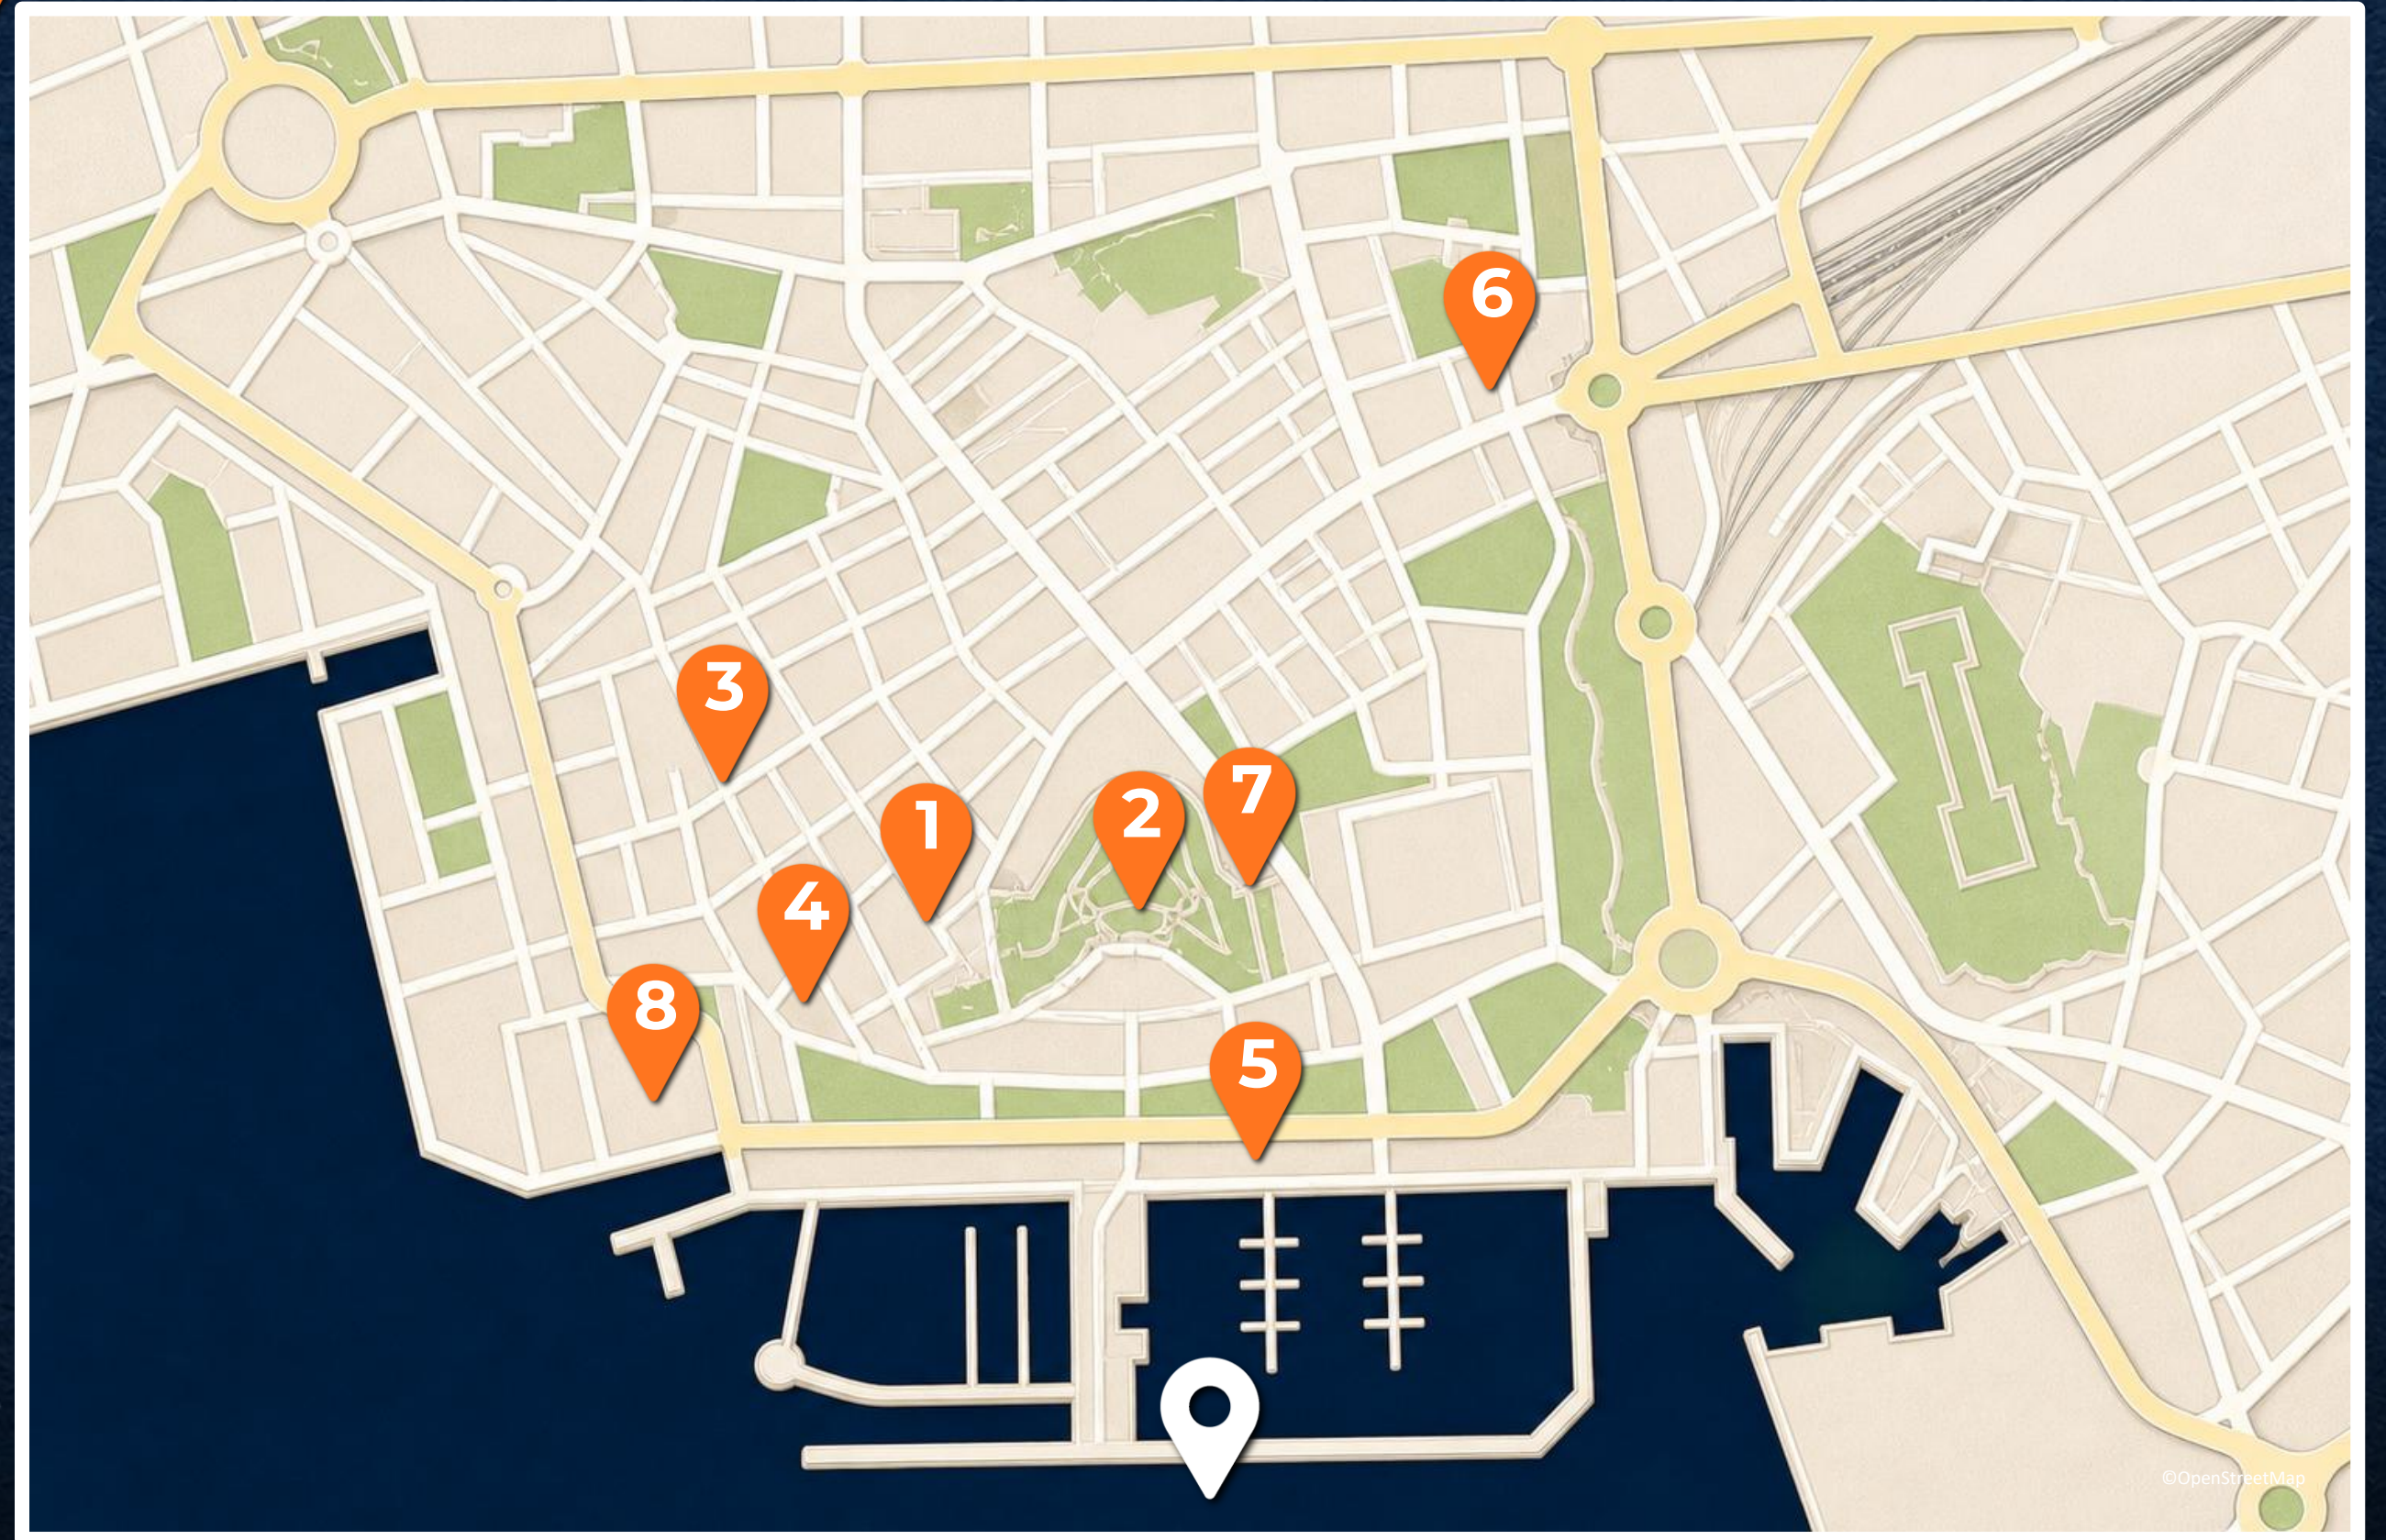

24 hours

Free Entry

1 2 3 4 5 6 7 8 9 10

Cartagena
PORTAL

Distance from Port
550m | 7-min walk

24 hours

Free (exterior only)

1 2 3 4 5 6 7 8 9 10

Distance from Port
1.2km | 16-min walk

10a-7p (Tue-Sun)

Paid Entry

puertodeculturas.cartagena.es

Muralla Púnica

1 2 3 4 5 6 7 8 9 10

Cartagena
PORTAL

Distance from Port
1.2km | 16-min walk

Paid Entry

fundacionmuseonaval.com

1 2 3 4 5 6 7 8 9 10

Cartagena
PORTAL

Distance from Port
3.5km | 7-min drive

24 hours

Free Entry

1 2 3 4 5 6 7 8 9 10

Cartagena PORTAL

Distance from Port
74km | 1-hour drive

24 hours

Free Entry

1 2 3 4 5 6 7 8 9 10

Cartagena PORTAL

- 1 Roman Theatre
- 2 Castillo de la Concepción
- 3 Calle Mayor
- 4 Palacio Consistorial
- 5 Underwater Archaeology
- 6 Muralla Púnica
- 7 Refugio Museo
- 8 Museo Naval
- 9 Cala Cortina (3.5km S)
- 10 Lorca (74km W)