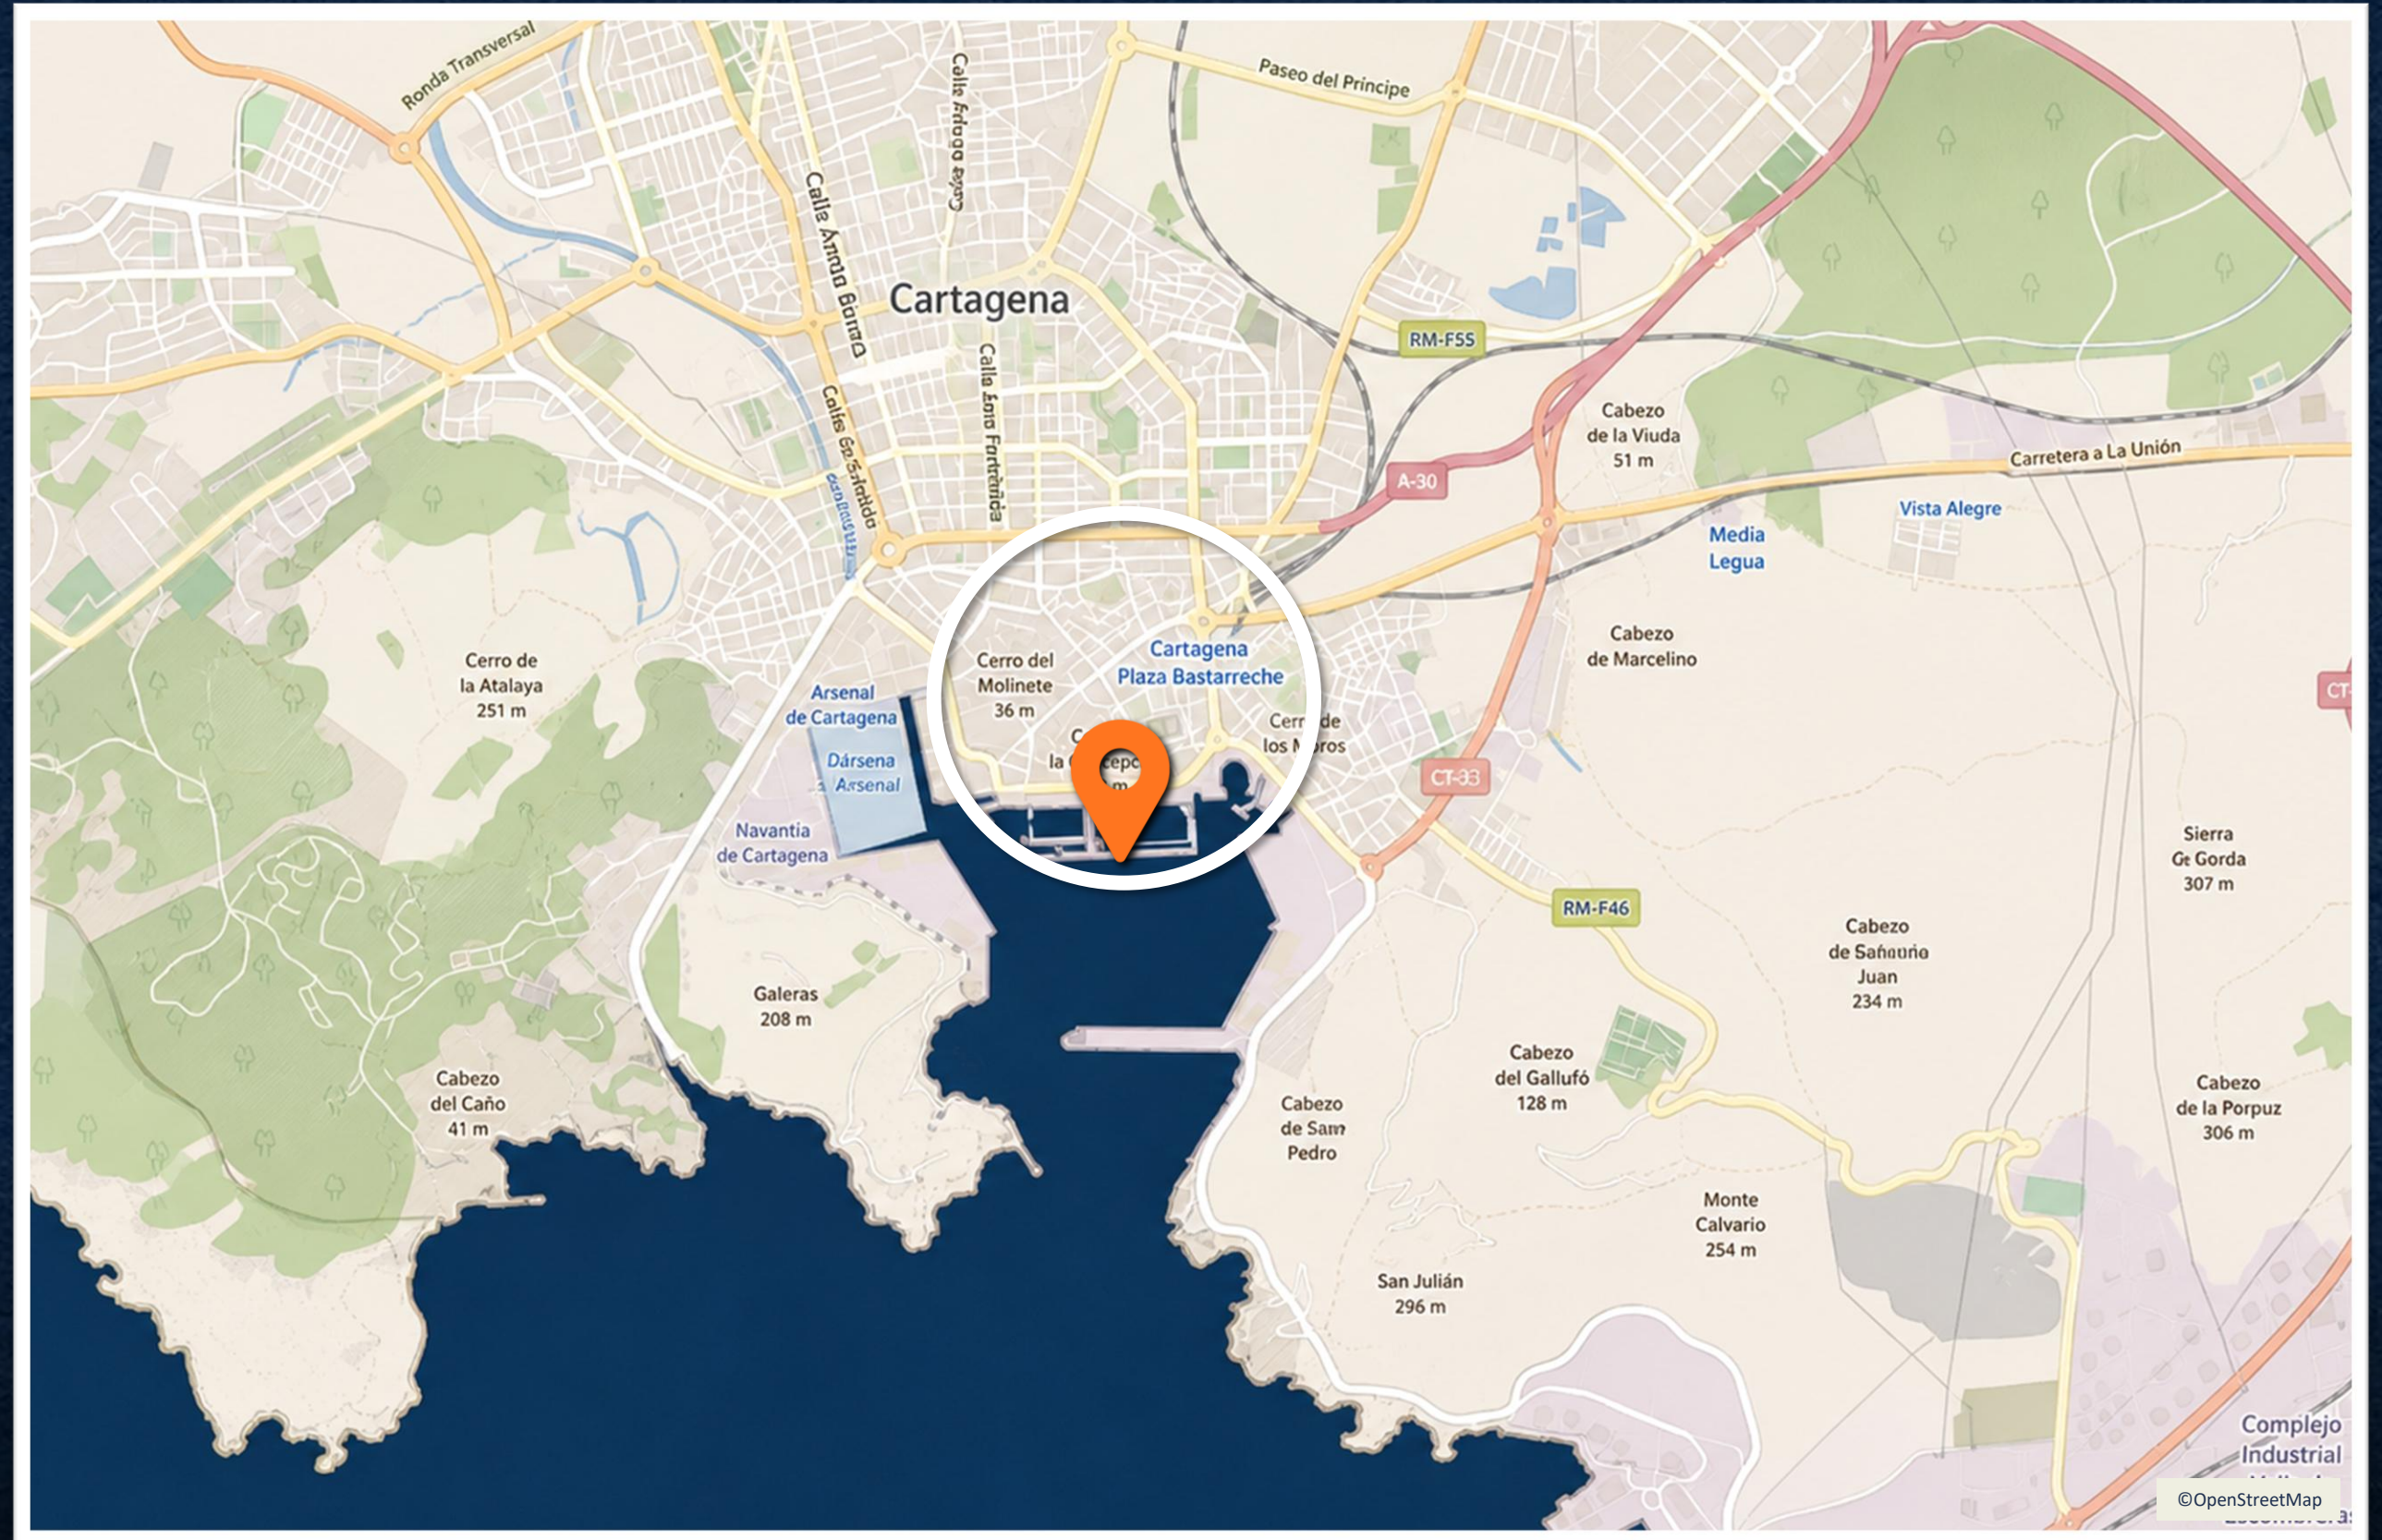

PORTAL

Cartagena

Cartagena PORTAL

www.destinationunlocked.com

Cartagena PORTAL

Port To Town

500m | 10-min walk

www.destinationunlocked.com

Cartagena PORTAL

Distance from Port
610m | 10-min walk

10a-8p (Tue-Sat)

10a-2p (Sun)

Paid Entry

teatoromano.cartagena.es

1 2 3 4 5 6 7 8 9 10

Cartagena
PORTAL

Distance from Port

1km | 15-min walk

10a-7p (Tue-Sun)

Paid Entry

puertodeculturas.cartagena.es

1 2 3 4 5 6 7 8 9 10

Cartagena PORTAL

Distance from Port
600m | 10-min walk

24 hours

Free Entry

1 2 3 4 5 6 7 8 9 10

Cartagena
PORTAL

Distance from Port
550m | 7-min walk

24 hours

Free (exterior only)

1 2 3 4 5 6 7 8 9 10