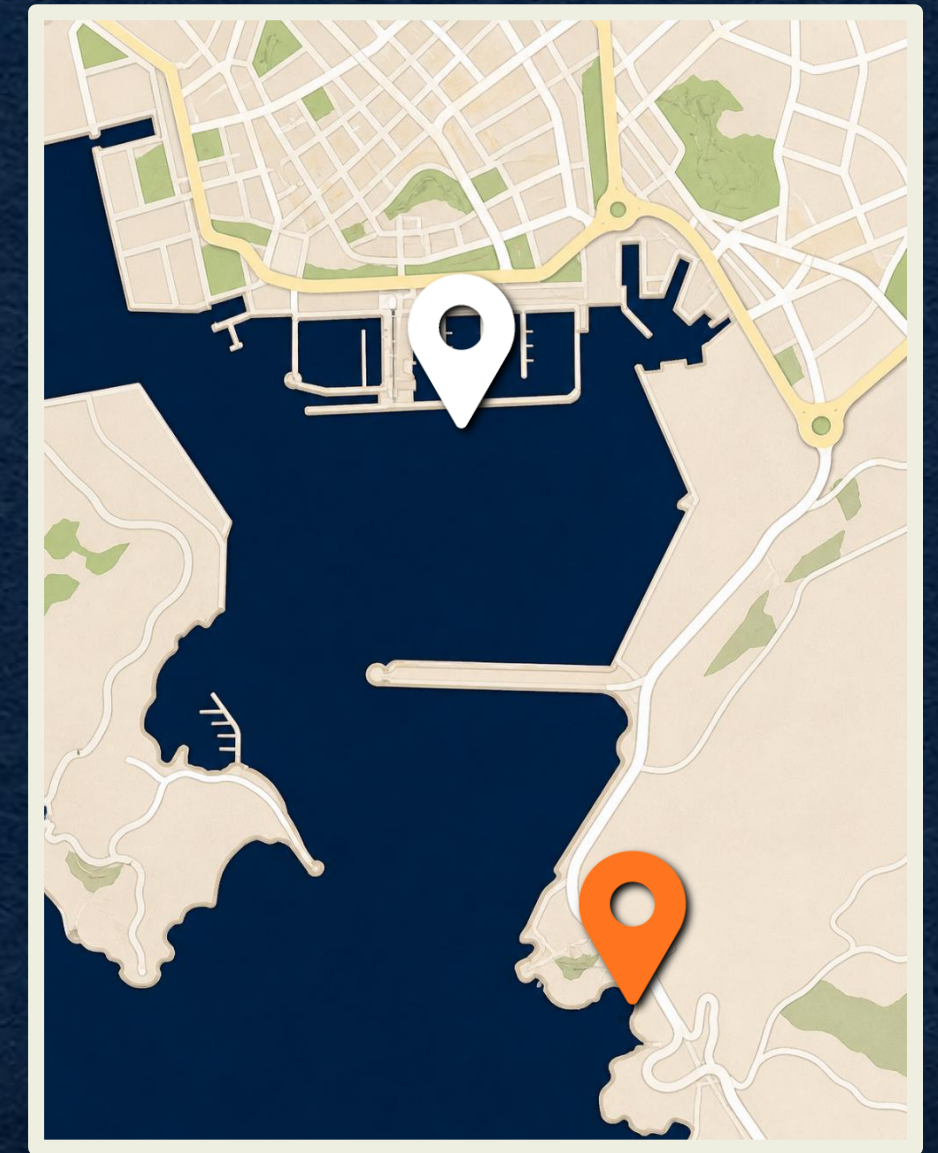

24 hours

Free Entry

1 2 3 4 5 6 7 8 9 10

Cartagena
PORTAL

Distance from Port
550m | 7-min walk

24 hours

Free (exterior only)

1 2 3 4 5 6 7 8 9 10

Paid Entry

fundacionmuseonaval.com

1 2 3 4 5 6 7 8 9 10

Cartagena
PORTAL

Distance from Port
3.5km | 7-min drive

24 hours

Free Entry

1 2 3 4 5 6 7 8 9 10

Cartagena PORTAL

Distance from Port
74km | 1-hour drive

24 hours

Free Entry

1 2 3 4 5 6 7 8 9 10

Cartagena PORTAL

- 1 Roman Theatre
- 2 Castillo de la Concepción
- 3 Calle Mayor
- 4 Palacio Consistorial
- 5 Underwater Archaeology
- 6 Muralla Púnica
- 7 Refugio Museo
- 8 Museo Naval
- 9 Cala Cortina (3.5km S)
- 10 Lorca (74km W)