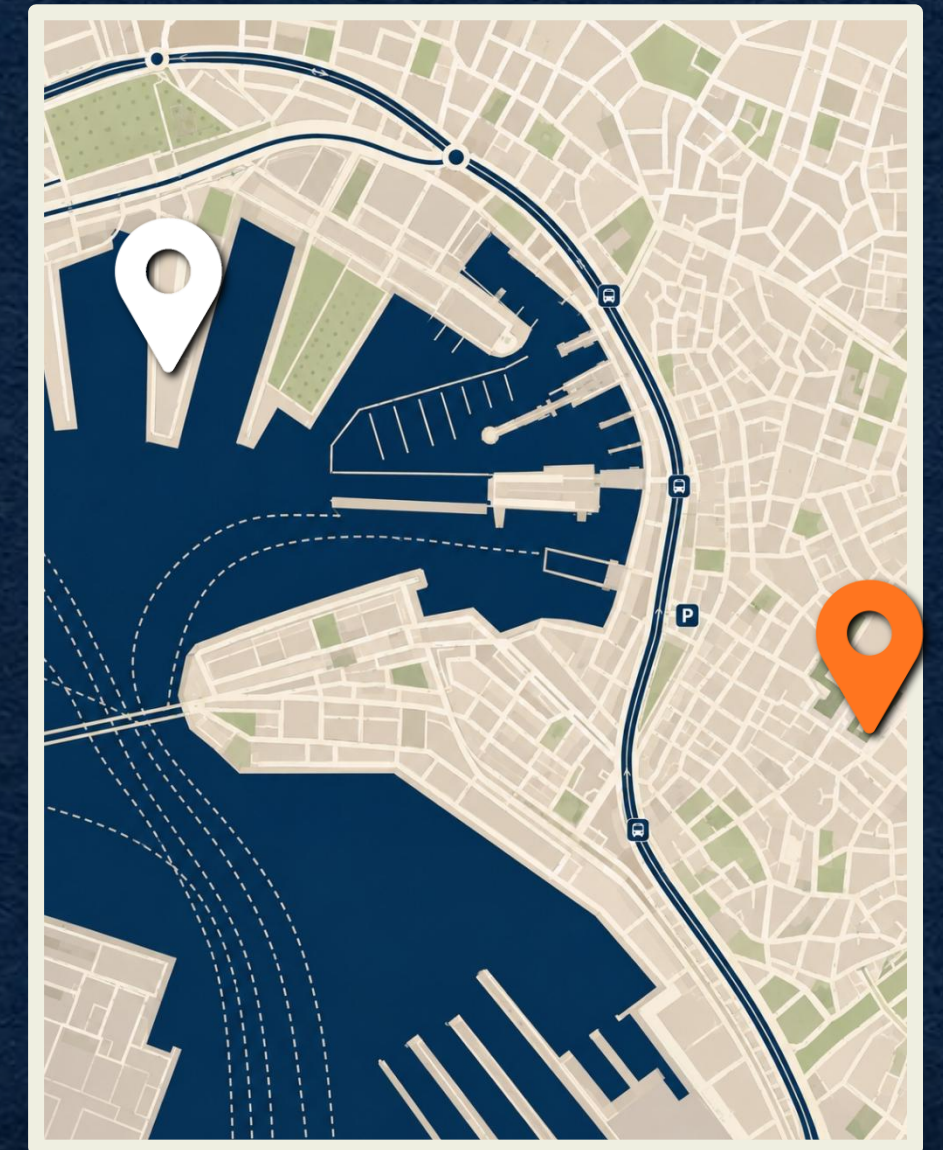

## Port To Town

900m | 12-min walk

[www.destinationunlocked.com](http://www.destinationunlocked.com)

Genoa  
**P**ORTAL

Distance from Port  
700m | 10 min walk

Hours vary

Paid Entry

[rolliestradenuove.it](http://rolliestradenuove.it)

# Palazzi dei Rolli

**1** 2 3 4 5 6 7 8 9 10

Genoa  
**PORTAL**

Distance from Port  
1.8km | 24 min walk

7a-9p

Paid Entry

[palazzoducale.genova.it](http://palazzoducale.genova.it)

1 2 3 4 5 6 7 8 9 10

Genoa  
**P**ORTAL

**Distance from Port**  
1.2km | 16-min walk

**24 hours**

**Free Entry**

**portoantico.it**

# Porto Antico

1 2 **3** 4 5 6 7 8 9 10

Genoa  
**P**ORTAL

**Distance from Port**  
1.4km | 20-min walk

**24 hours**  
**Free Entry**