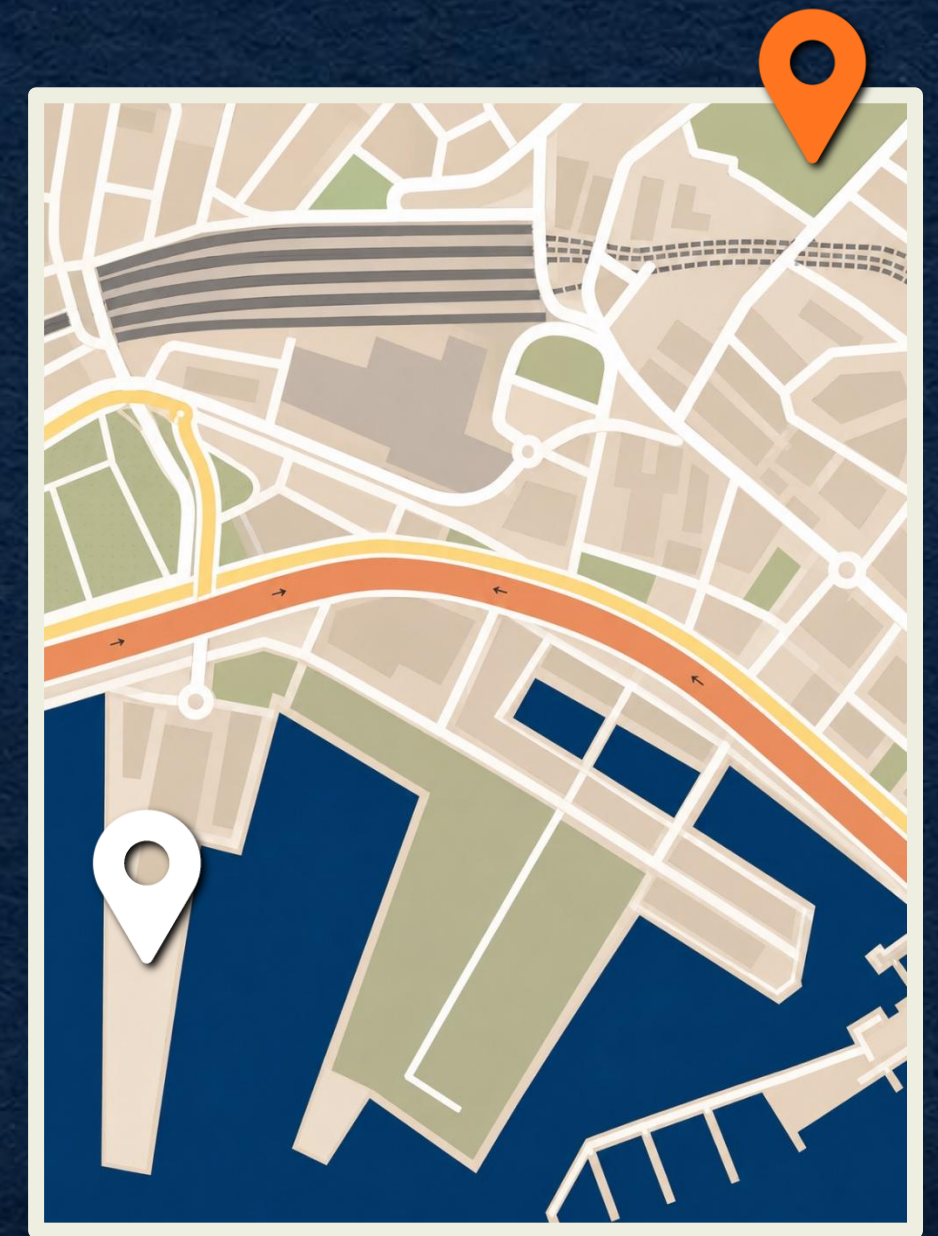

# Galata Museo del Mare

1 2 3 4 **5** 6 7 8 9 10

Genoa  
**P**ORTAL

Distance from Port  
1km | 14-min walk

24 hours

Free Entry

1 2 3 4 5 **6** 7 8 9 10

Genoa  
**P****ORTAL**

**Distance from Port**  
6.2km | 11-min drive

**24 hours**

**Free Entry**

1 2 3 4 5 6 **7** 8 9 10

Genoa  
**P**ORTAL

Distance from Port  
3.4km | 7-min drive

7:10a-7:50p (Mon-Sat)

7:15a-8:55p (Sun)

Paid Entry

[amt.genova.it](http://amt.genova.it)

Ascensore Castello  
d'Albertis-Montegalletto

1 2 3 4 5 6 7 8 9 10

Genoa  
**P**ORTAL

Distance from Port  
3.4km | 7-min drive

10a-6:30p (Tue-Fri)  
10a-6p (Sat-Sun)

# Castello D'Albertis

1 2 3 4 5 6 7 8 9 10

Genoa  
**P**ORTAL

Distance from Port  
300m | 5-min walk

10a-6p (Tue-Sun)  
Paid Entry

1 2 3 4 5 6 7 8 9 **10**