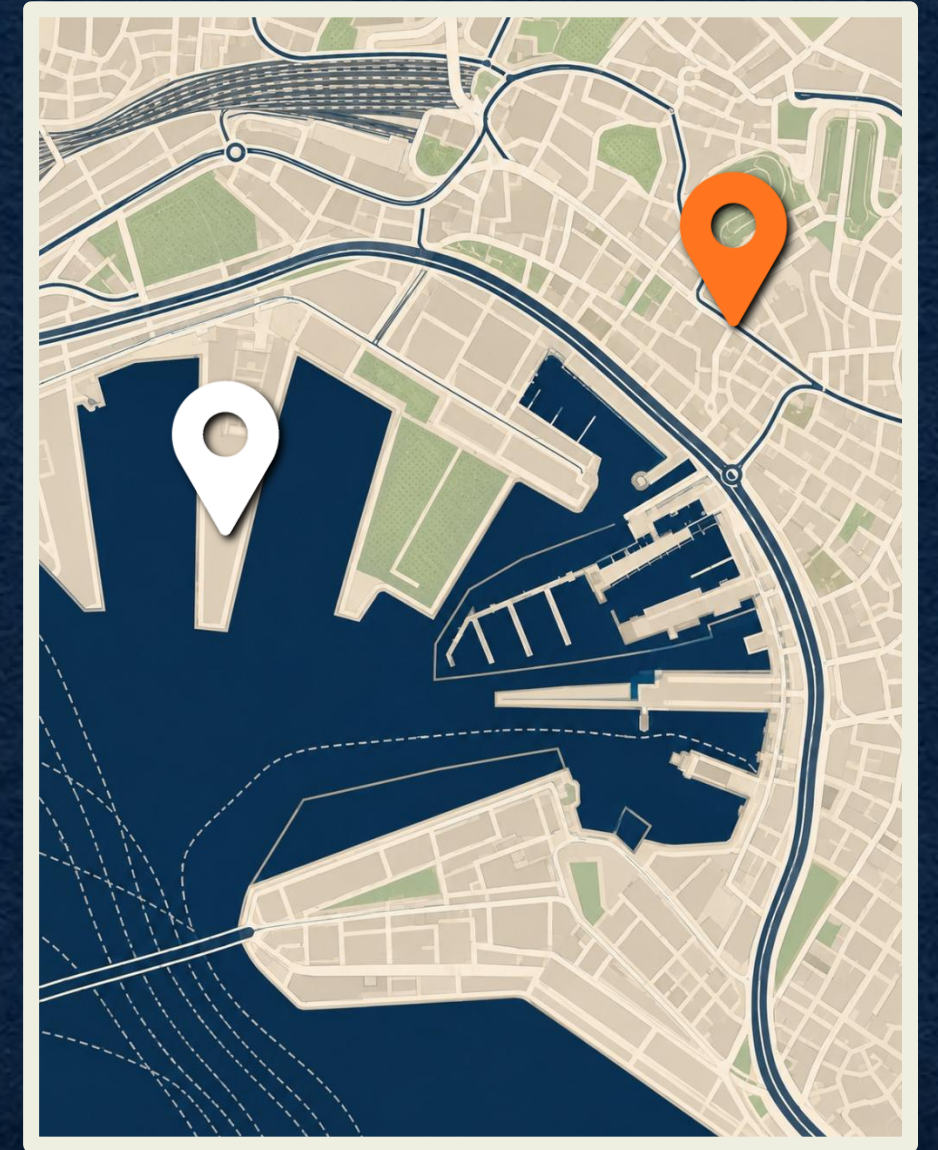

## Port To Town

900m | 12-min walk

[www.destinationunlocked.com](http://www.destinationunlocked.com)

Genoa  
**P**ORTAL

Distance from Port  
700m | 10 min walk

Hours vary

Paid Entry

[rolliestradenuove.it](http://rolliestradenuove.it)

# Palazzi dei Rolli

**1** 2 3 4 5 6 7 8 9 10

Genoa  
**PORTAL**

Distance from Port  
1.8km | 24 min walk

7a-9p

Paid Entry

[palazzoducale.genova.it](http://palazzoducale.genova.it)

1 2 3 4 5 6 7 8 9 10

Genoa  
**P**ORTAL

**Distance from Port**  
1.2km | 16-min walk

**24 hours**

**Free Entry**

**portoantico.it**

# Porto Antico

1 2 **3** 4 5 6 7 8 9 10

Genoa  
**P**ORTAL

**Distance from Port**  
1.4km | 20-min walk

**24 hours**  
**Free Entry**