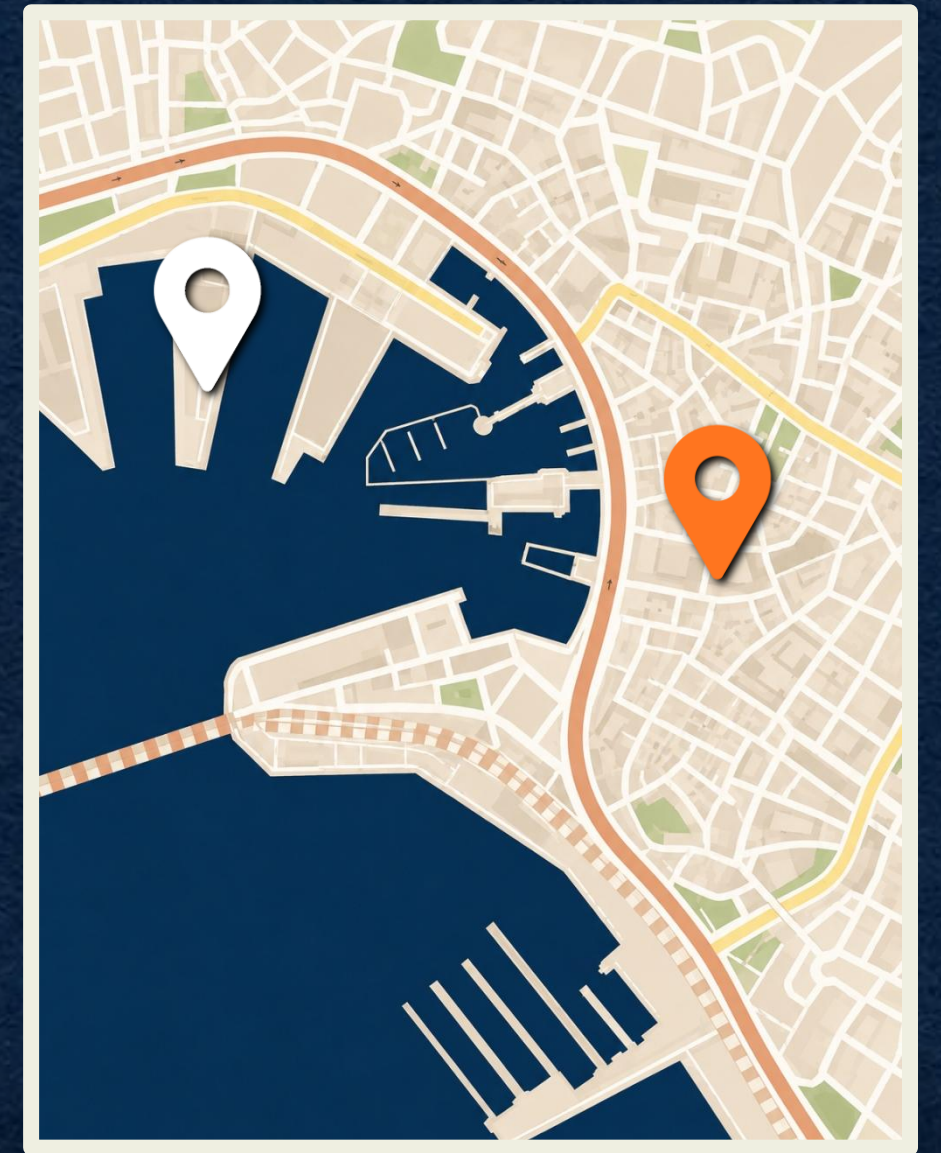

# Porto Antico

1 2 **3** 4 5 6 7 8 9 10

Genoa  
**P**ORTAL

**Distance from Port**  
1.4km | 20-min walk

**24 hours**  
**Free Entry**

# Spianata Castelletto

1 2 3 **4** 5 6 7 8 9 10

Genoa  
**PORTAL**

Distance from Port  
500m | 7-min walk

10a-7p

Paid Entry

[galatamuseodelmare.it](http://galatamuseodelmare.it)

# Galata Museo del Mare

1 2 3 4 **5** 6 7 8 9 10

Genoa  
**P**ORTAL

Distance from Port  
1km | 14-min walk

24 hours

Free Entry

1 2 3 4 5 **6** 7 8 9 10

Genoa  
**P****ORTAL**

**Distance from Port**  
6.2km | 11-min drive

**24 hours**

**Free Entry**

1 2 3 4 5 6 **7** 8 9 10

Genoa  
**P**ORTAL

Distance from Port  
3.4km | 7-min drive

7:10a-7:50p (Mon-Sat)

7:15a-8:55p (Sun)