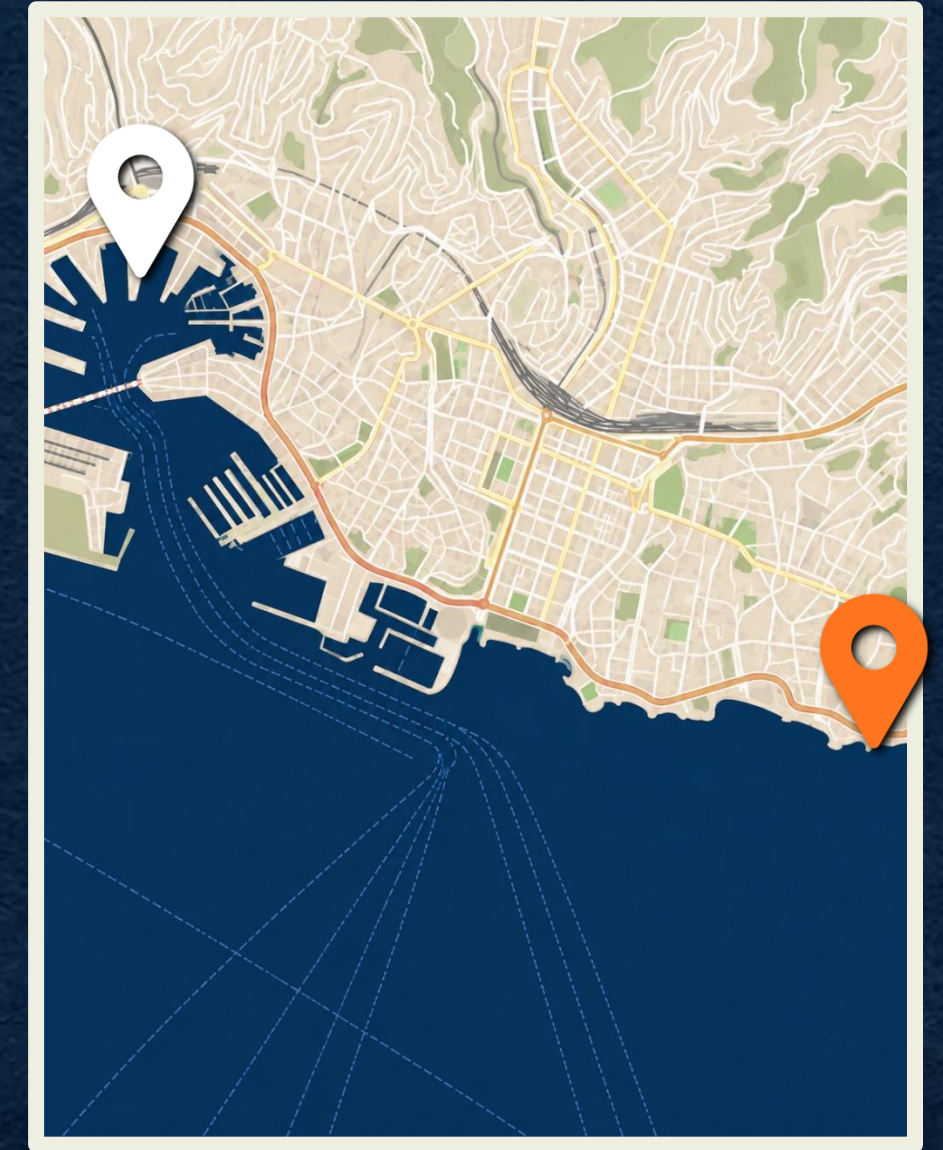

# Porto Antico

1 2 **3** 4 5 6 7 8 9 10

Genoa  
**P**ORTAL

**Distance from Port**  
1.4km | 20-min walk

**24 hours**  
**Free Entry**

# Spianata Castelletto

1 2 3 **4** 5 6 7 8 9 10

Genoa  
**PORTAL**

Distance from Port  
500m | 7-min walk

10a-7p

Paid Entry

[galatamuseodelmare.it](http://galatamuseodelmare.it)

# Galata Museo del Mare

1 2 3 4 **5** 6 7 8 9 10

Genoa  
**P**ORTAL

Distance from Port  
1km | 14-min walk

24 hours

Free Entry

1 2 3 4 5 **6** 7 8 9 10

Genoa  
**P****ORTAL**

**Distance from Port**  
6.2km | 11-min drive

**24 hours**

**Free Entry**

1 2 3 4 5 6 **7** 8 9 10

Genoa  
**P**ORTAL

Distance from Port  
3.4km | 7-min drive

7:10a-7:50p (Mon-Sat)

7:15a-8:55p (Sun)