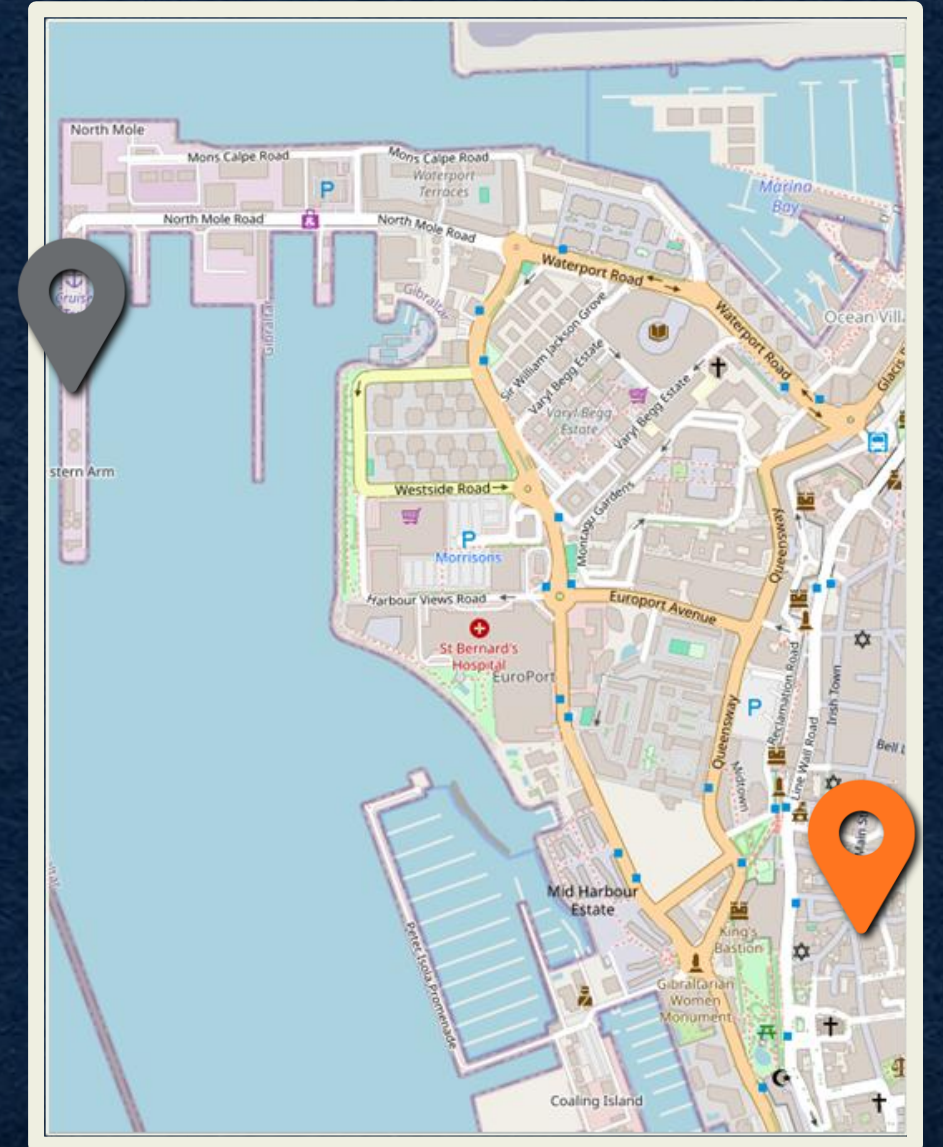

Distance from Port
5.7km | 14-min drive

24 hours

Free Entry

trinityhouse.co.uk/lighthouses-and-lightvessels/europa-point-lighthouse

1 2 3 4 5 6 7 8 9 10

Gibraltar PORTAL

Distance from Port
2.1km | 30-min walk

Free Entry

gardens.gi

1 2 3 4 5 6 7 8 9 10

Gibraltar PORTAL

Distance from Port
2km | 30-min walk

7a-7p (Mon-Fri)
8:30a-7p (Sat-Sun)
Free Entry
catholic.gi

1 2 3 4 5 6 7 8 9 10

Gibraltar PORTAL

Distance from Port
2km | 30-min walk

11a-3p (Mon-Sat)
8a-1p (Sun)

Free Entry

holytrinitygibraltar.org

1 2 3 4 5 6 7 8 9 10

Gibraltar PORTAL

Distance from Port
2.7km | 14-min drive

9:30a-7p

St Michael's Cave

1 2 3 4 5 6 7 8 9 10

Gibraltar PORTAL

Distance from Port
2.2km | 35-min drive

9:30a-7:15p

Paid Entry

ww2tunnels.com

The Tunnels