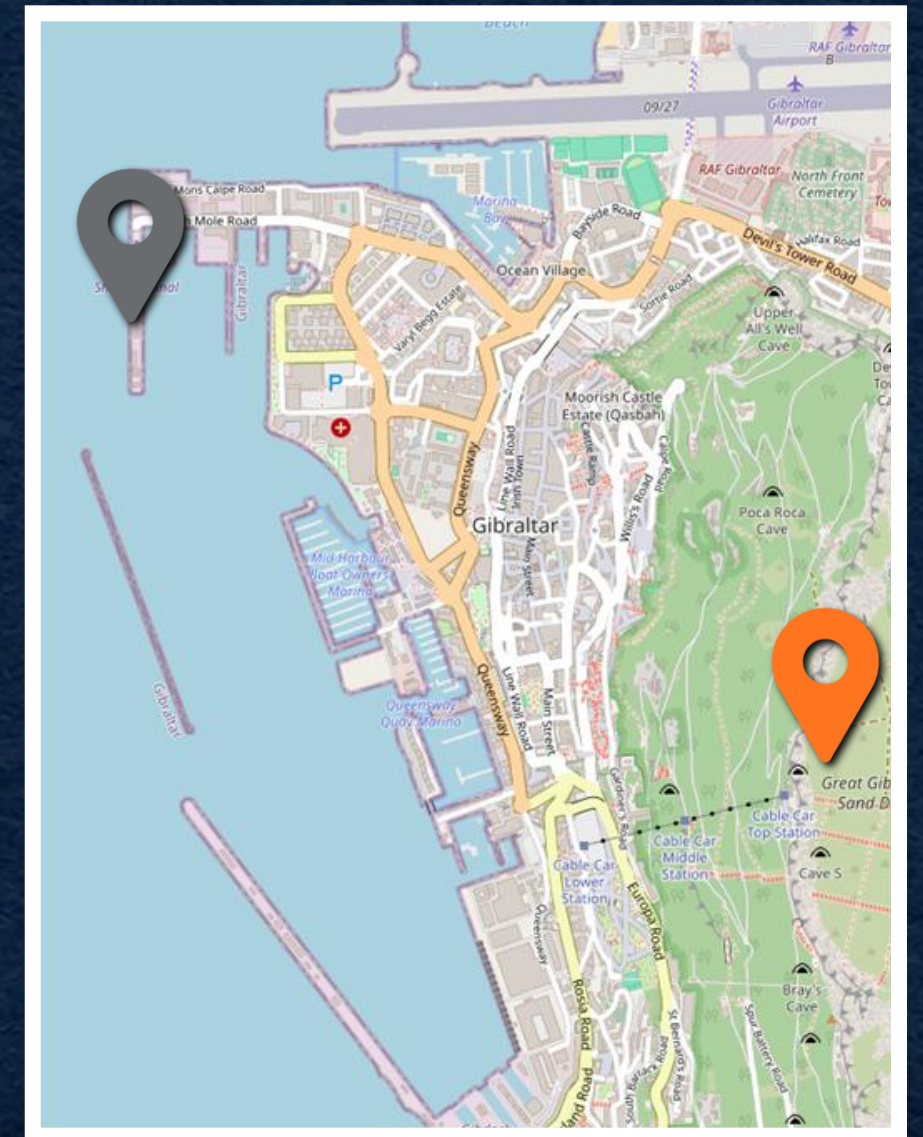

PORTAL

Gibraltar

Gibraltar
PORTAL

www.destinationunlocked.com

Gibraltar PORTAL

Port To Town

2km | 30-min walk

©OpenStreetMap

www.destinationunlocked.com

Gibraltar PORTAL

Distance from Port
2.8km | 7-min drive

9:30a-7p

Paid Entry

naturereserve.gi

1 2 3 4 5 6 7 8 9 10

Gibraltar PORTAL

Distance from Port
5.7km | 14-min drive

24 hours

Free Entry

trinityhouse.co.uk/lighthouses-and-lightvessels/europa-point-lighthouse

1 2 3 4 5 6 7 8 9 10

Gibraltar PORTAL

Distance from Port
2.1km | 30-min walk

Distance from Port
2km | 30-min walk

11a-3p (Mon-Sat)
8a-1p (Sun)

Free Entry

holytrinitygibraltar.org

1 2 3 4 5 6 7 8 9 10

Gibraltar PORTAL

Distance from Port
2.7km | 14-min drive

9:30a-7p