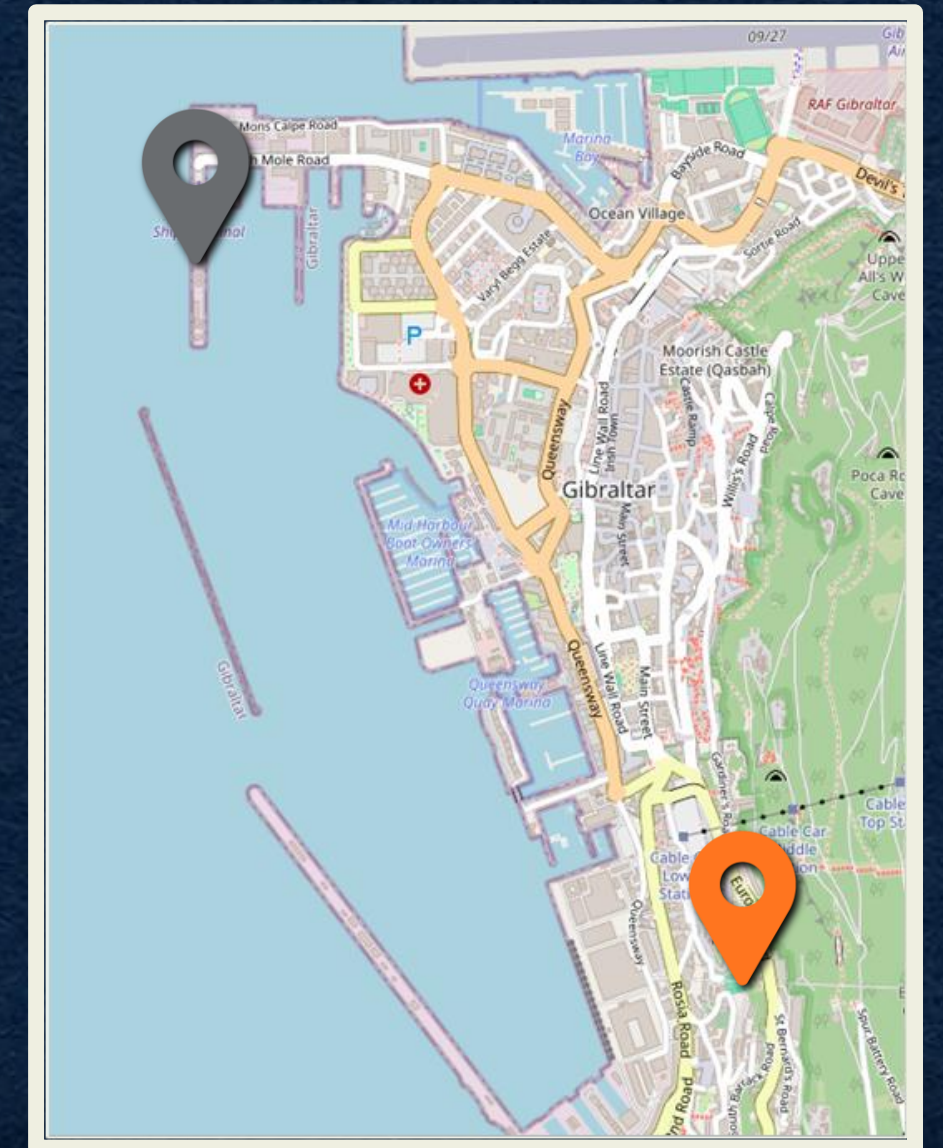

1 2 3 4 5 6 7 8 9 10