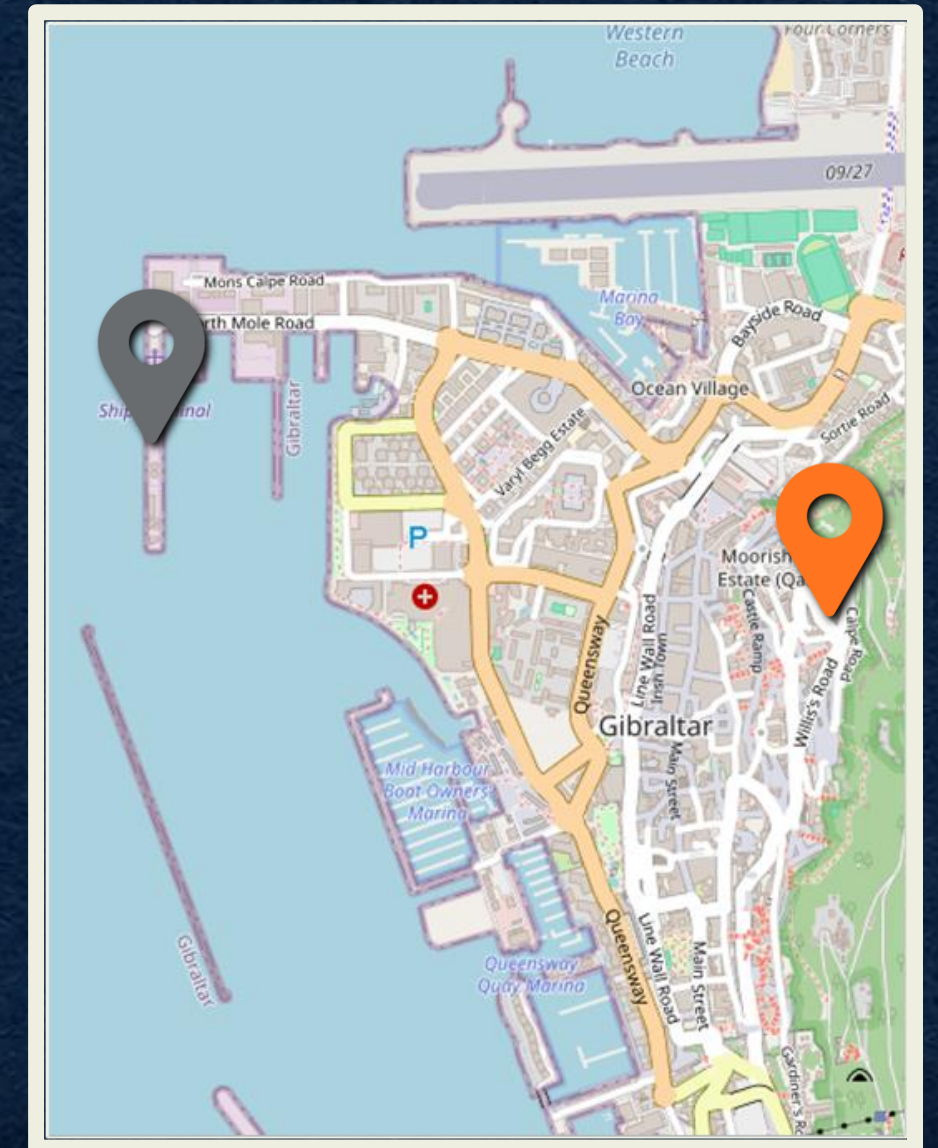

Distance from Port
5.7km | 14-min drive

24 hours

Free Entry

trinityhouse.co.uk/lighthouses-and-lightvessels/europa-point-lighthouse

1 2 3 4 5 6 7 8 9 10

Gibraltar PORTAL

Distance from Port
2.1km | 30-min walk

Distance from Port
2km | 30-min walk

11a-3p (Mon-Sat)
8a-1p (Sun)

Free Entry

holytrinitygibraltar.org

1 2 3 4 5 6 7 8 9 10

Gibraltar PORTAL

Distance from Port
2.7km | 14-min drive

9:30a-7p

St Michael's Cave

1 2 3 4 5 6 7 8 9 10

Gibraltar PORTAL

Distance from Port
2.2km | 35-min drive

9:30a-7:15p

Paid Entry

ww2tunnels.com

The Tunnels

1 2 3 4 5 6 7 8 9 10

Gibraltar PORTAL

Distance from Port
2km | 30-min drive

24 hours

Free Entry

visitgibraltar.gi

1 2 3 4 5 6 7 8 9 10

Gibraltar PORTAL