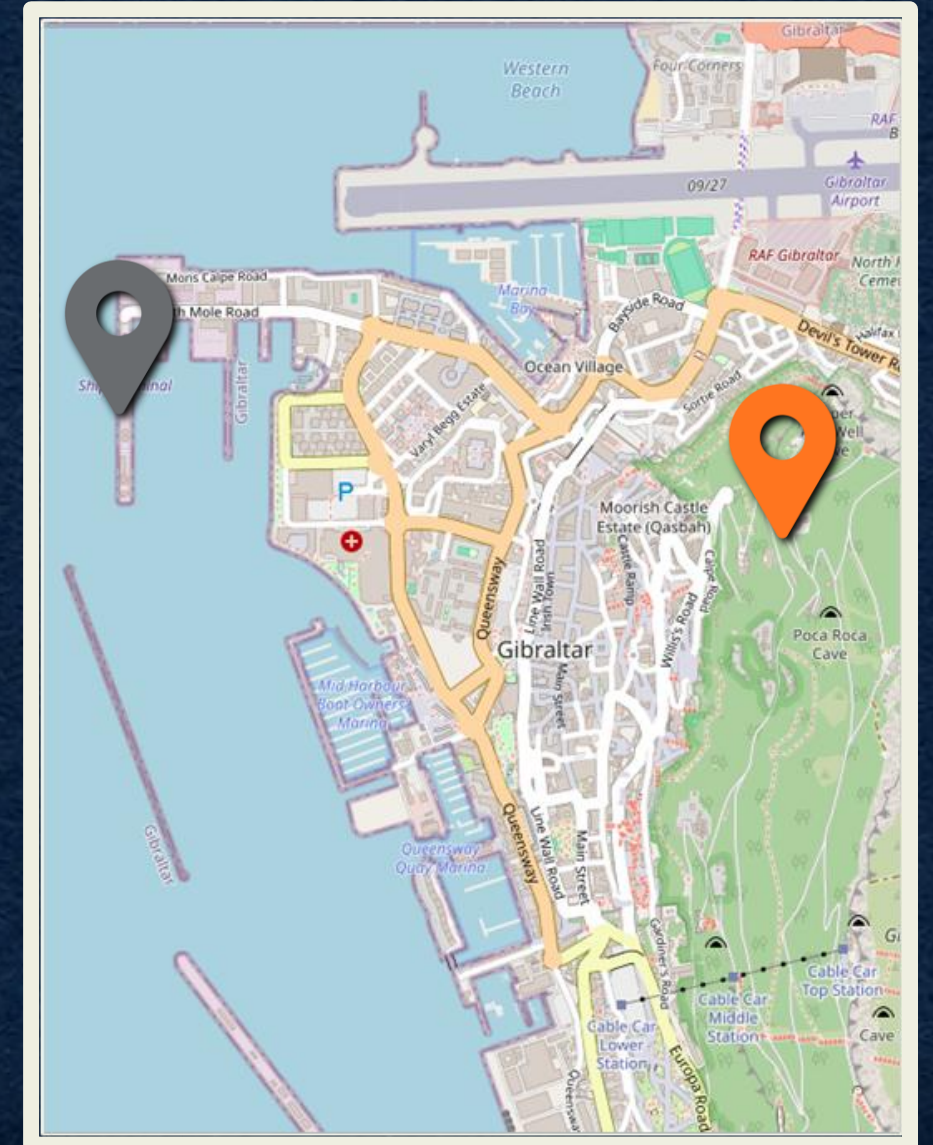

Distance from Port
5.7km | 14-min drive

24 hours

Free Entry

trinityhouse.co.uk/lighthouses-and-lightvessels/europa-point-lighthouse

1 2 3 4 5 6 7 8 9 10

Gibraltar PORTAL

Distance from Port
2.1km | 30-min walk

Distance from Port
2km | 30-min walk

11a-3p (Mon-Sat)
8a-1p (Sun)

Free Entry

holytrinitygibraltar.org

1 2 3 4 5 6 7 8 9 10

Gibraltar PORTAL

Distance from Port
2.7km | 14-min drive

9:30a-7p

Paid Entry

visitgibraltar.gi

1 2 3 4 5 6 7 8 9 10

Gibraltar PORTAL

Distance from Port
4.2km | 15-min drive

9:30a-7p

Paid Entry

stmichaelscave.com

St Michael's Cave

1 2 3 4 5 6 7 8 9 10

Gibraltar PORTAL

Distance from Port
2.2km | 35-min drive

9:30a-7:15p

Paid Entry

ww2tunnels.com

The Tunnels