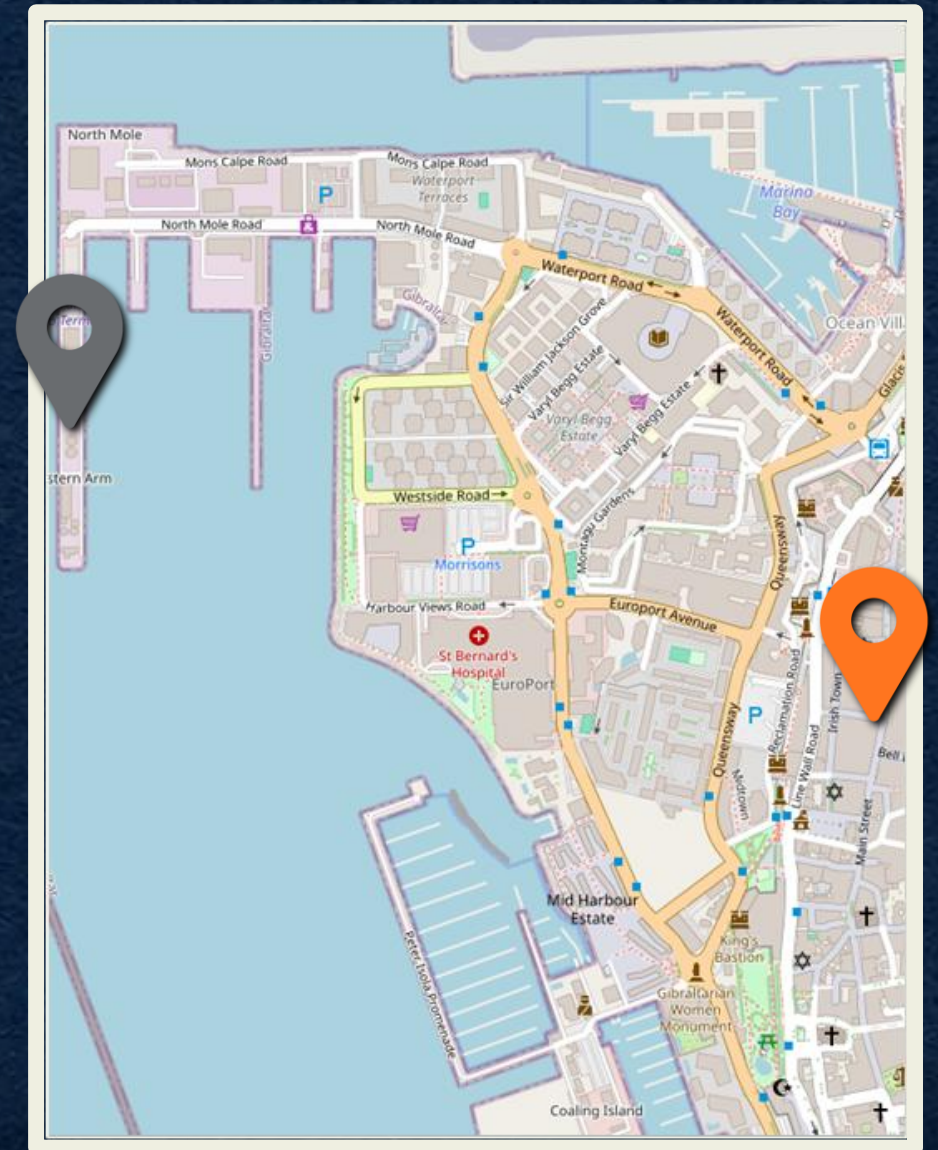

Distance from Port
5.7km | 14-min drive

24 hours

Free Entry

trinityhouse.co.uk/lighthouses-and-lightvessels/europa-point-lighthouse

1 2 3 4 5 6 7 8 9 10

Gibraltar PORTAL

Distance from Port
2.1km | 30-min walk

Distance from Port
2km | 30-min walk

11a-3p (Mon-Sat)
8a-1p (Sun)

Free Entry

holytrinitygibraltar.org

1 2 3 4 5 6 7 8 9 10

Gibraltar PORTAL

Distance from Port
2.7km | 14-min drive

9:30a-7p

1 2 3 4 5 6 7 8 9 10

Gibraltar PORTAL

Distance from Port
2km | 30-min drive

24 hours

Free Entry

visitgibraltar.gi

1 2 3 4 5 6 7 8 9 10

Gibraltar PORTAL

- 1 Gibraltar Nature Reserve
- 2 Europa Point Lighthouse
- 3 National Museum
- 4 Botanic Garden
- 5 Cathedral of St Mary
- 6 Holy Trinity Cathedral
- 7 Military Heritage Centre
- 8 St Michael's Cave
- 9 The Tunnels
- 10 Main Street