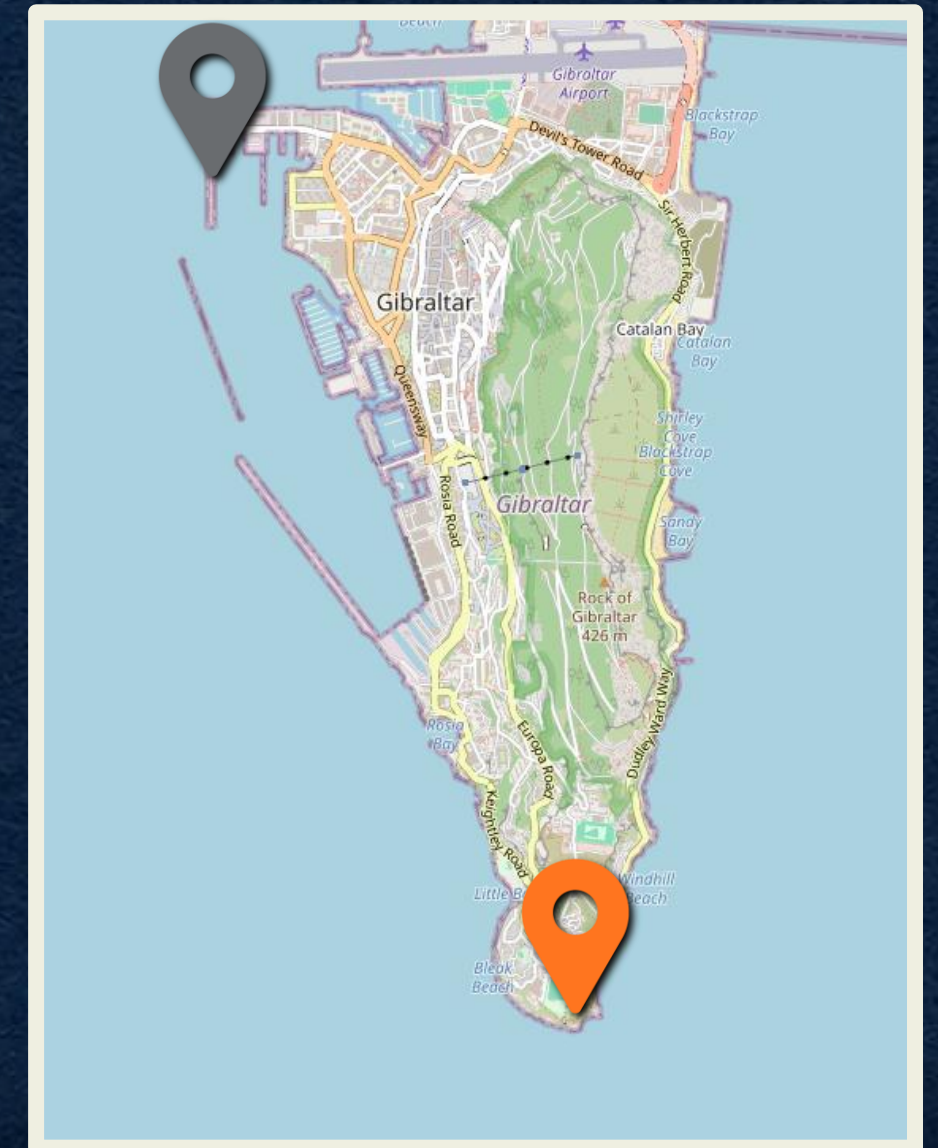

PORTAL

Gibraltar

Gibraltar
PORTAL

www.destinationunlocked.com

Gibraltar PORTAL

Port To Town

2km | 30-min walk

©OpenStreetMap

www.destinationunlocked.com

Gibraltar PORTAL

Distance from Port
2.8km | 7-min drive

9:30a-7p

Paid Entry

naturereserve.gi

1 2 3 4 5 6 7 8 9 10

Gibraltar PORTAL

Distance from Port
5.7km | 14-min drive

24 hours

Free Entry

trinityhouse.co.uk/lighthouses-and-lightvessels/europa-point-lighthouse

1 2 3 4 5 6 7 8 9 10

Gibraltar PORTAL

Distance from Port
2.1km | 30-min walk

Distance from Port
2km | 30-min walk

11a-3p (Mon-Sat)
8a-1p (Sun)

Free Entry

holytrinitygibraltar.org

1 2 3 4 5 6 7 8 9 10

Gibraltar PORTAL

Distance from Port
2.7km | 14-min drive

9:30a-7p