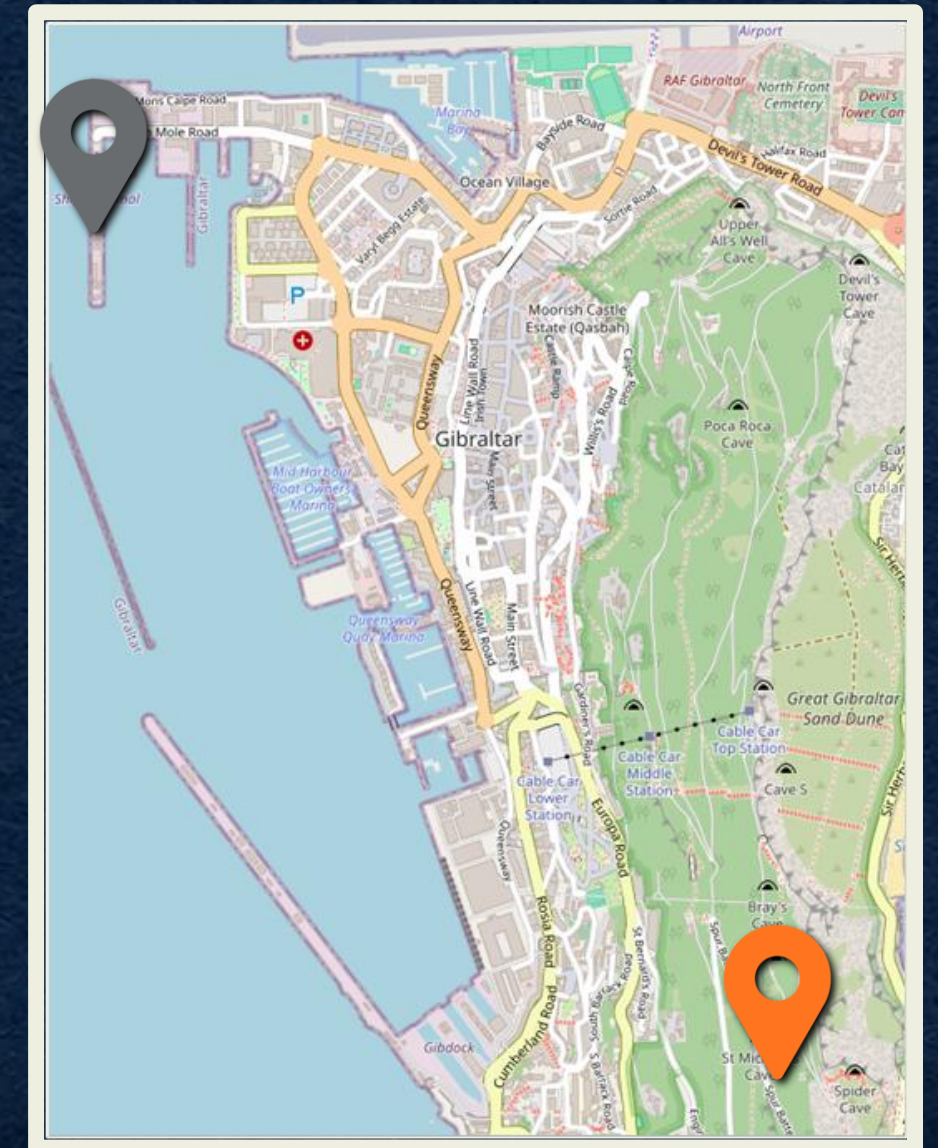

Distance from Port
5.7km | 14-min drive

24 hours

Free Entry

trinityhouse.co.uk/lighthouses-and-lightvessels/europa-point-lighthouse

1 2 3 4 5 6 7 8 9 10

Gibraltar PORTAL

Distance from Port
2.1km | 30-min walk

Distance from Port
2km | 30-min walk

11a-3p (Mon-Sat)
8a-1p (Sun)

Free Entry

holytrinitygibraltar.org

1 2 3 4 5 6 7 8 9 10

Gibraltar PORTAL

Distance from Port
2.7km | 14-min drive

9:30a-7p

Paid Entry

visitgibraltar.gi

1 2 3 4 5 6 7 8 9 10

Gibraltar PORTAL

Distance from Port
4.2km | 15-min drive

9:30a-7p

Paid Entry

stmichaelscave.com

St Michael's Cave

1 2 3 4 5 6 7 8 9 10

Gibraltar PORTAL

Distance from Port
2.2km | 35-min drive

9:30a-7:15p

Paid Entry

ww2tunnels.com

The Tunnels