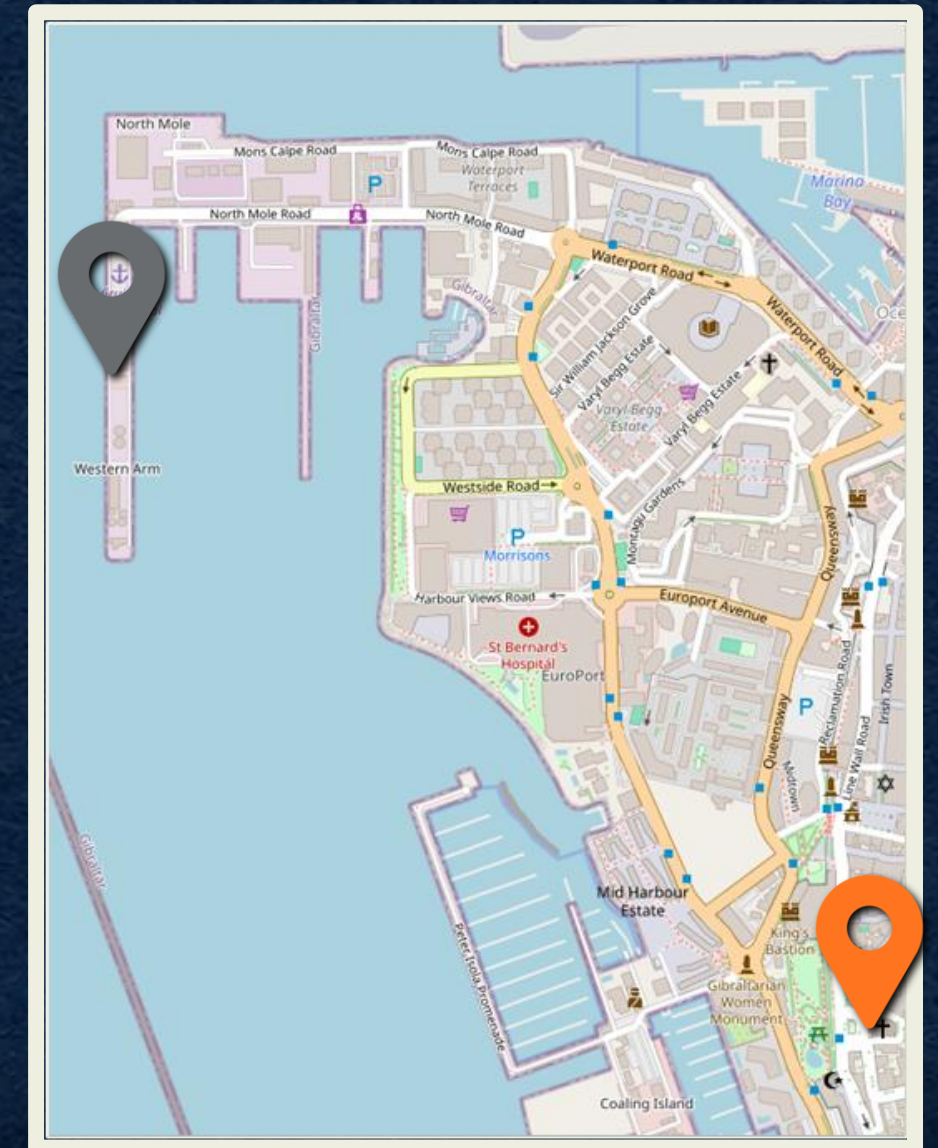

www.destinationunlocked.com

Gibraltar PORTAL

Distance from Port
2.8km | 7-min drive

9:30a-7p

Paid Entry

naturereserve.gi

1 2 3 4 5 6 7 8 9 10

Gibraltar PORTAL

Distance from Port
5.7km | 14-min drive

24 hours

Free Entry

trinityhouse.co.uk/lighthouses-and-lightvessels/europa-point-lighthouse

1 2 3 4 5 6 7 8 9 10

Gibraltar PORTAL

Distance from Port
2.1km | 30-min walk

10a-6p (Mon-Fri)

10a-2p (Sat)

Paid Entry

gibmuseum.gi

1 2 3 4 5 6 7 8 9 10

Gibraltar PORTAL

Distance from Port
2.8km | 7-min drive

8a-sunset

Distance from Port
2km | 30-min walk

11a-3p (Mon-Sat)
8a-1p (Sun)

Free Entry

holytrinitygibraltar.org

1 2 3 4 5 6 7 8 9 10

Gibraltar PORTAL

Distance from Port
2.7km | 14-min drive

9:30a-7p