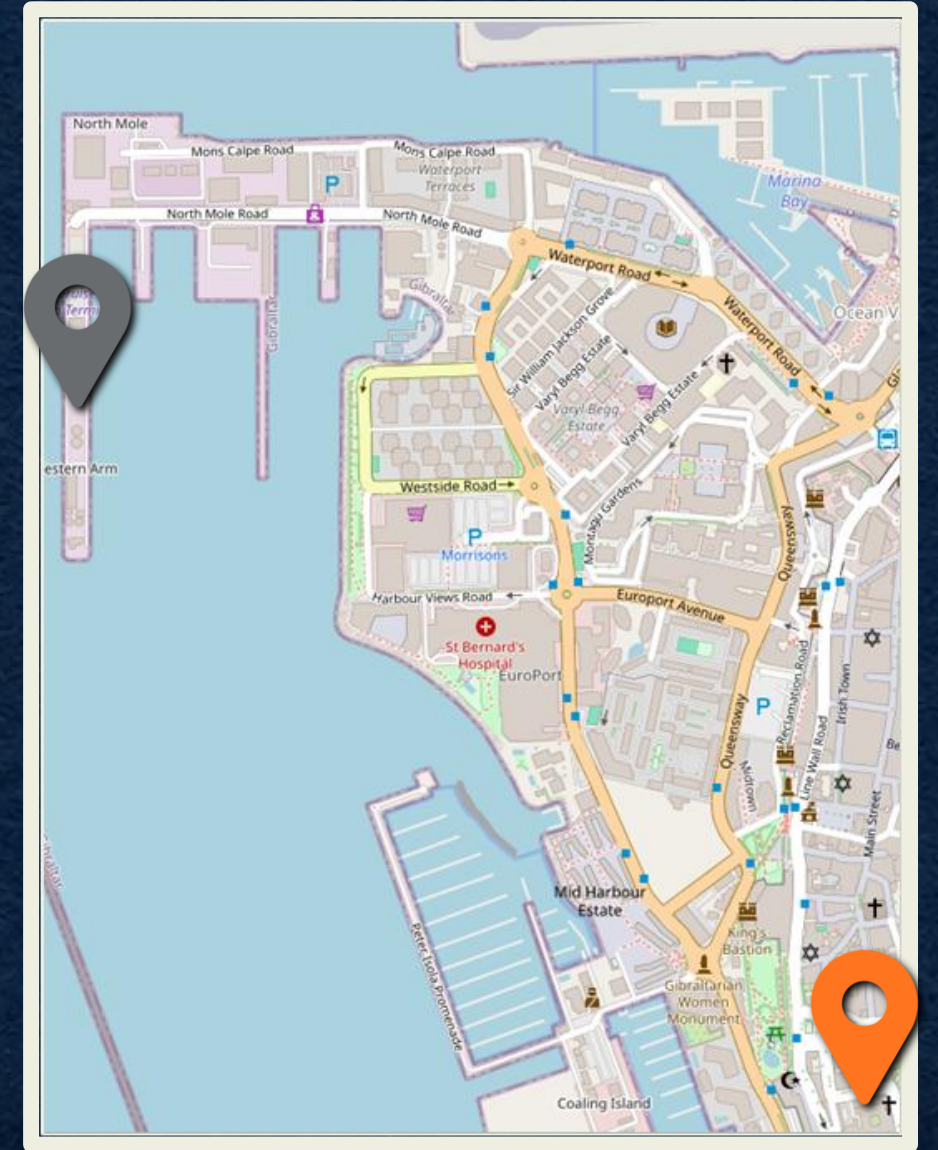

Distance from Port
5.7km | 14-min drive

24 hours

Free Entry

trinityhouse.co.uk/lighthouses-and-lightvessels/europa-point-lighthouse

1 2 3 4 5 6 7 8 9 10

Gibraltar PORTAL

Distance from Port
2.1km | 30-min walk

Free Entry

gardens.gi

1 2 3 4 5 6 7 8 9 10

Gibraltar PORTAL

Distance from Port
2km | 30-min walk

7a-7p (Mon-Fri)
8:30a-7p (Sat-Sun)
Free Entry
catholic.gi

1 2 3 4 5 6 7 8 9 10

Gibraltar PORTAL

Distance from Port
2km | 30-min walk

11a-3p (Mon-Sat)
8a-1p (Sun)

Free Entry

holytrinitygibraltar.org

1 2 3 4 5 6 7 8 9 10

Gibraltar PORTAL

Distance from Port
2.7km | 14-min drive

9:30a-7p

Paid Entry

visitgibraltar.gi

1 2 3 4 5 6 7 8 9 10

Gibraltar PORTAL

Distance from Port
4.2km | 15-min drive

9:30a-7p

Paid Entry

stmichaelscave.com