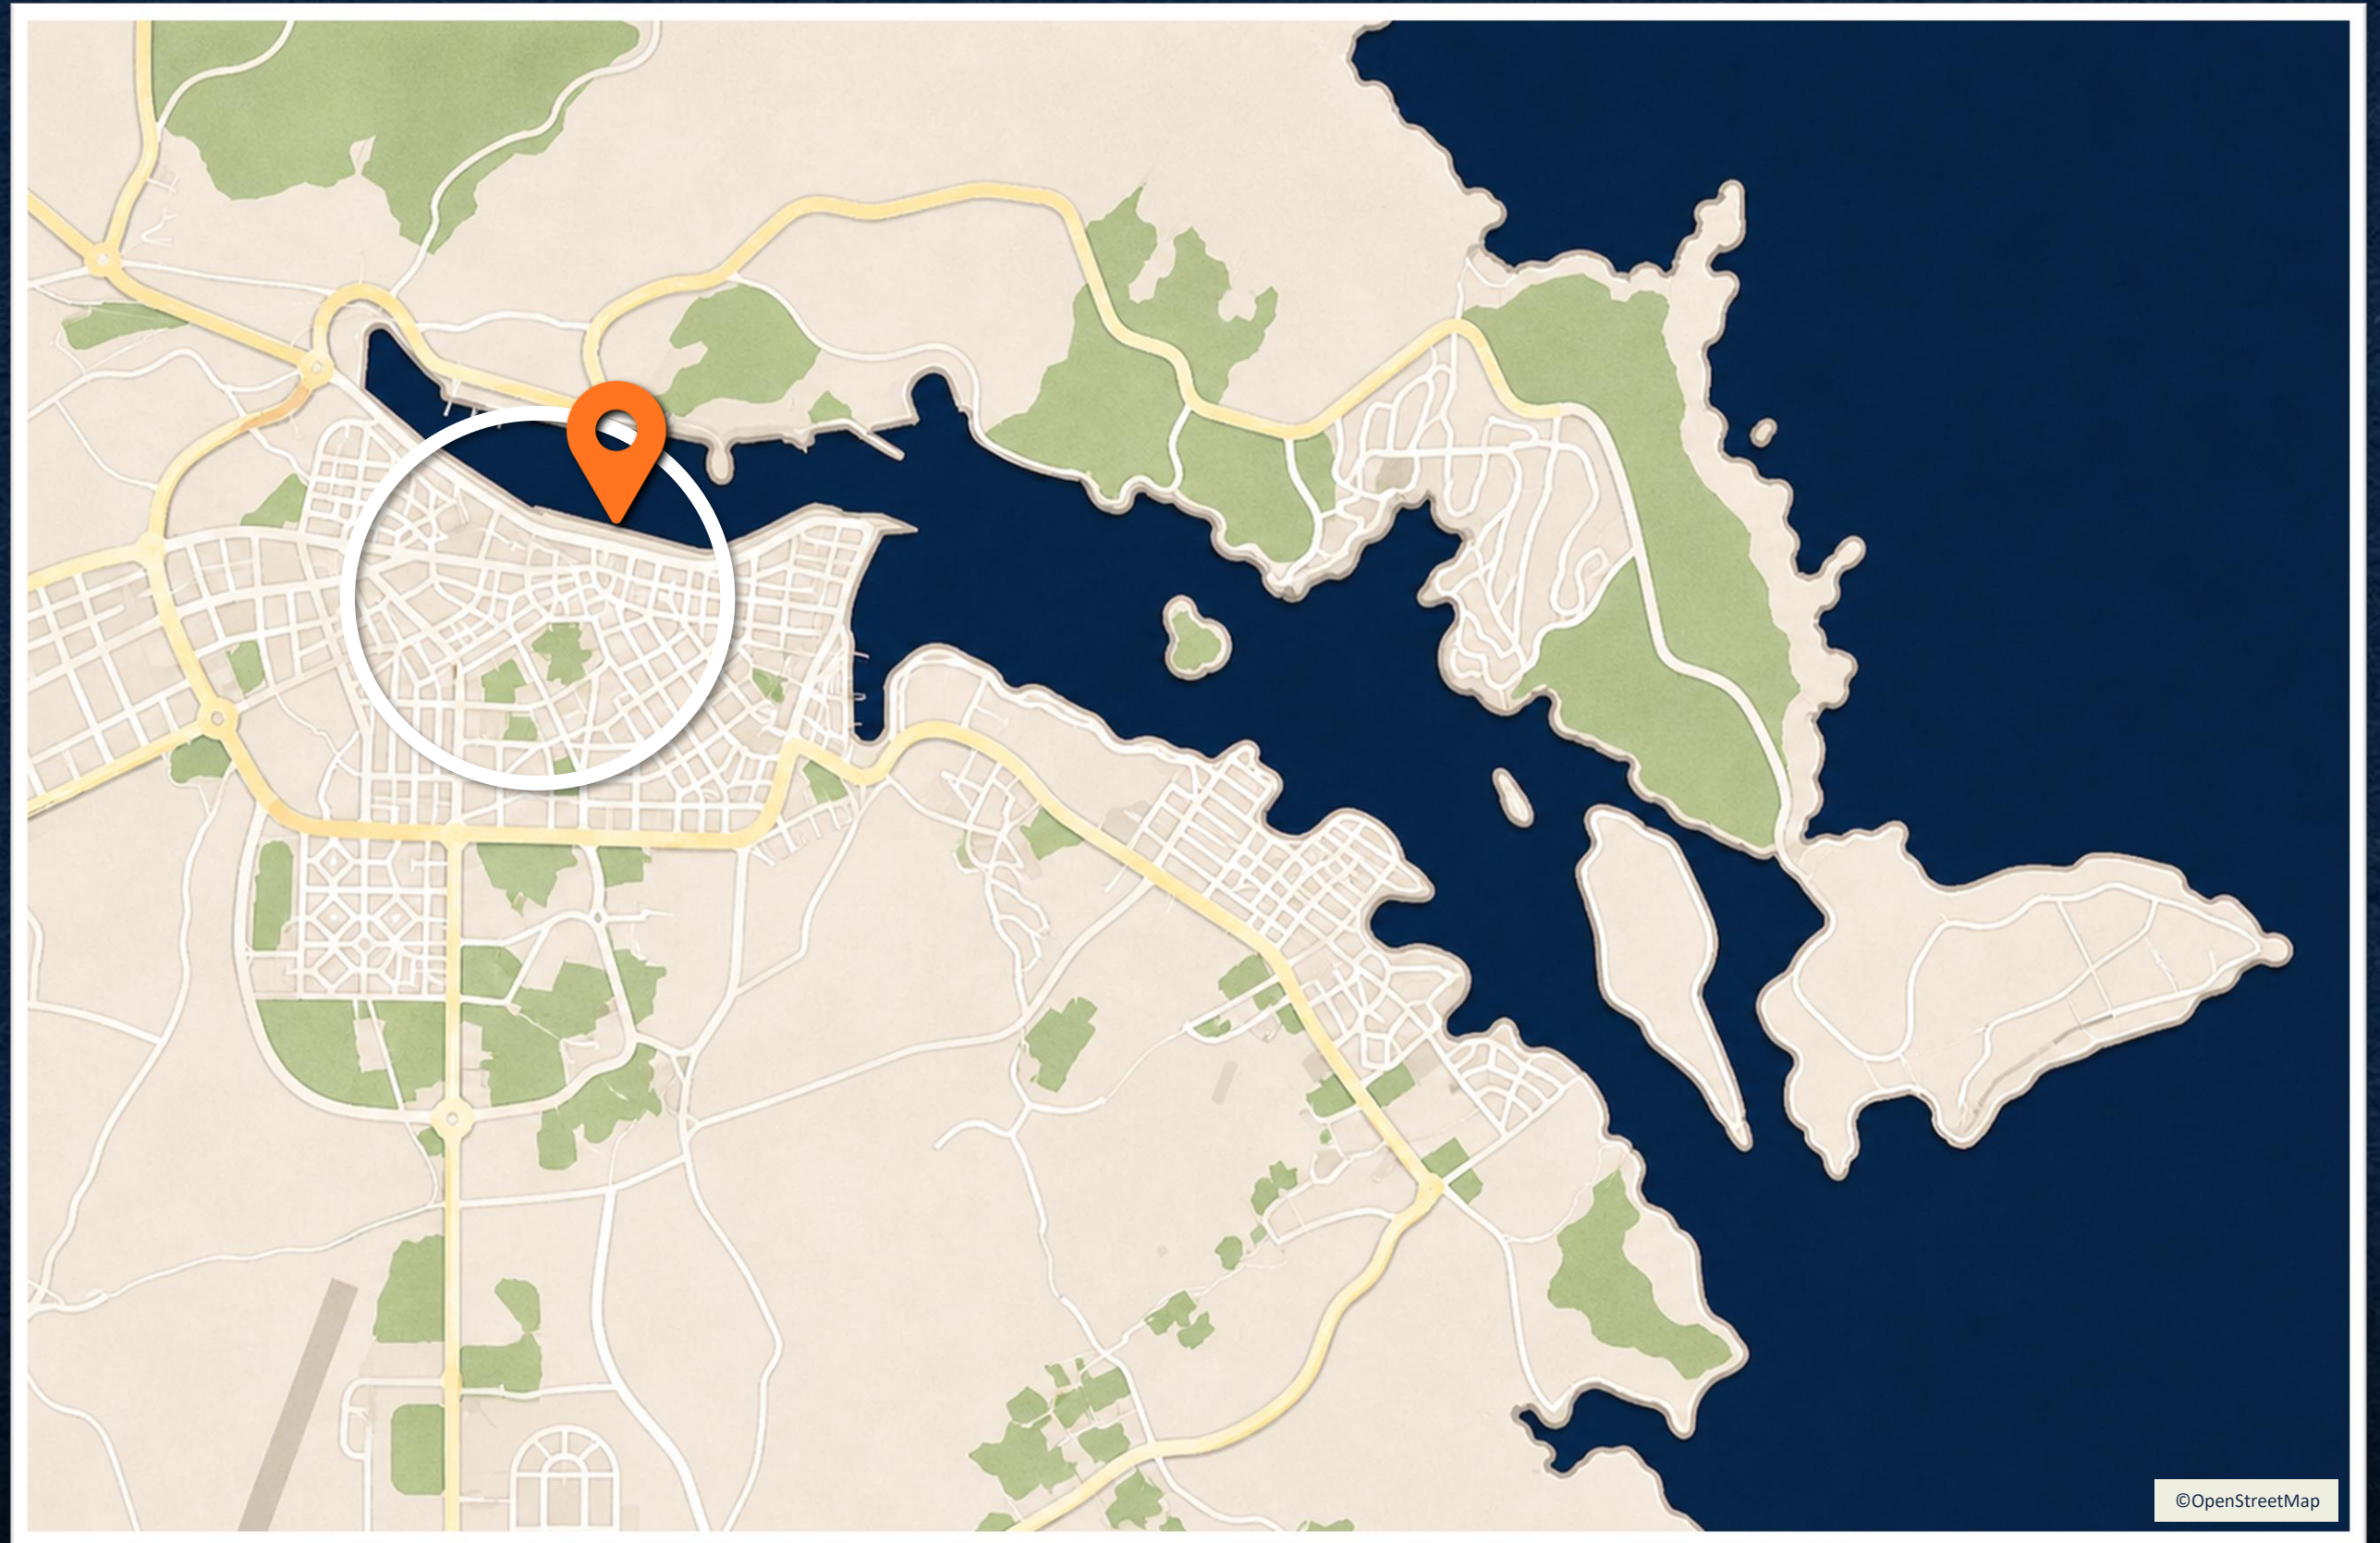

PORTAL

Port Mahón

Port Mahón
PORTAL

www.destinationunlocked.com

Port Mahón PORTAL

Port To Town

500m | 10-min walk

www.destinationunlocked.com

Port Mahón
PORTAL

Distance from Port
400m | 10+ min walk

24 hours

Free Entry

1 2 3 4 5 6 7 8 9 10

Port Mahón
PORTAL

Distance from Port
400m | 10+ min walk

3:30p-7:30p

fortalesalamola.com

1 2 3 4 5 6 **7** 8 9 10

Port Mahón
PORTAL

Distance from Port
4.3km | 7-min drive

24 hours

Free Entry

1 2 3 4 5 6 7 8 9 10

Port Mahón
PORTAL

Free Entry

1 2 3 4 5 6 7 8 9 10

Port Mahón PORTAL

- 1** Old Town
- 2** Iglesia de Santa María
- 3** Museu de Menorca
- 4** Mercat des Claustre
- 5** Xoriguer Gin Factory
- 6** Fort Marlborough
- 7** La Mola Fortress
- 8** Malasfonts (Es Castell)
- 9** Cuitadella (46km W)
- 10** Punta Prima Beach