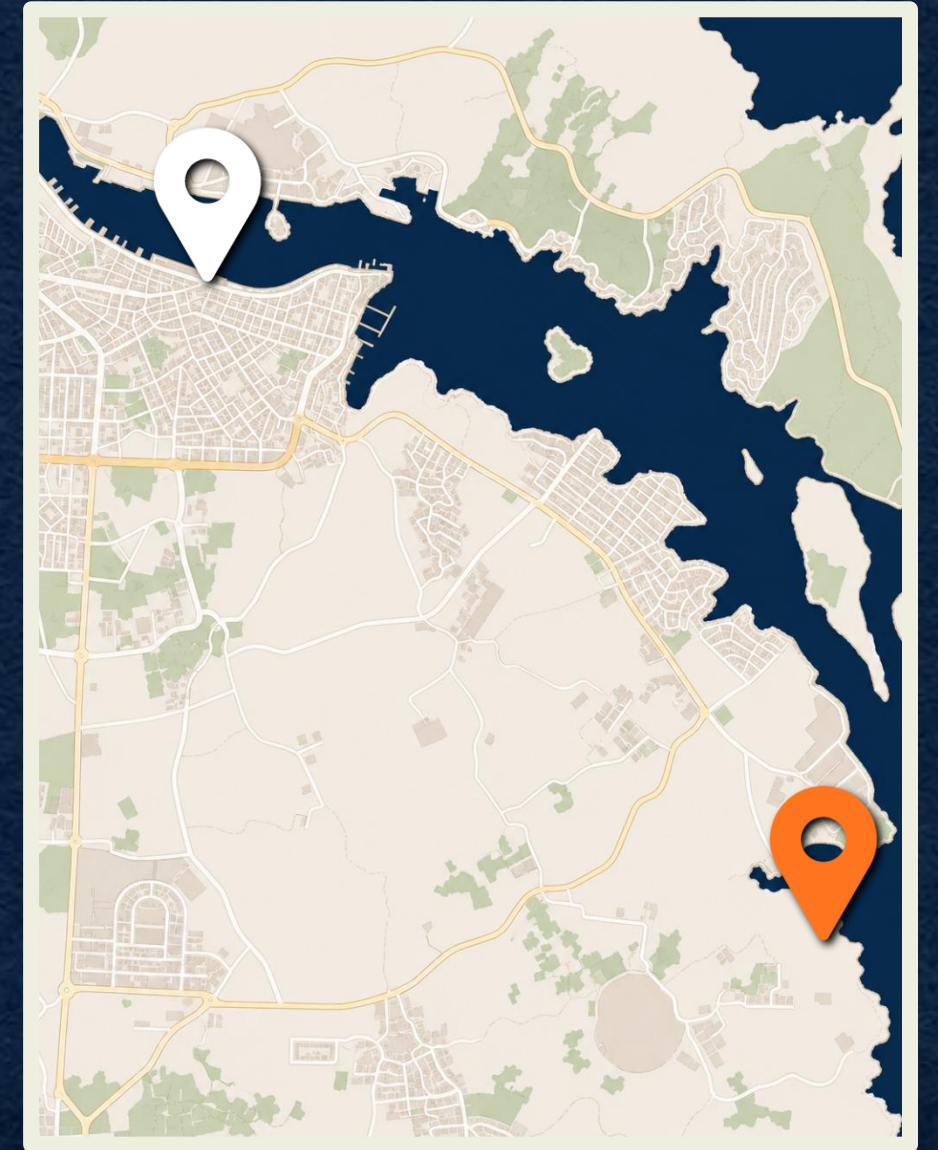

10a-6p (Mon-Fri)

10a-2p (Sat)

Free Entry (Tours Paid)

xoriguer.es

1 2 3 4 **5** 6 7 8 9 10

Port Mahón
PORTAL

Distance from Port
6.8km | 11-min drive

Temporarily Closed

Paid Entry

menorca.es

Fort Marlborough

1 2 3 4 5 **6** 7 8 9 10

Port Mahón
PORTAL

Distance from Port
9.4km | 15-min drive

10a-8p

Paid Entry

fortalesalamola.com

1 2 3 4 5 6 **7** 8 9 10

Port Mahón
PORTAL

Distance from Port
4.3km | 7-min drive

24 hours

Free Entry

1 2 3 4 5 6 7 8 9 10

Port Mahón
PORTAL

Distance from Port
46km | 45-min drive

24 hours

Free Entry

Cuitadella

1 2 3 4 5 6 7 8 9 10

Port Mahón
PORTAL

Distance from Port
13km | 20-min drive

24 hours