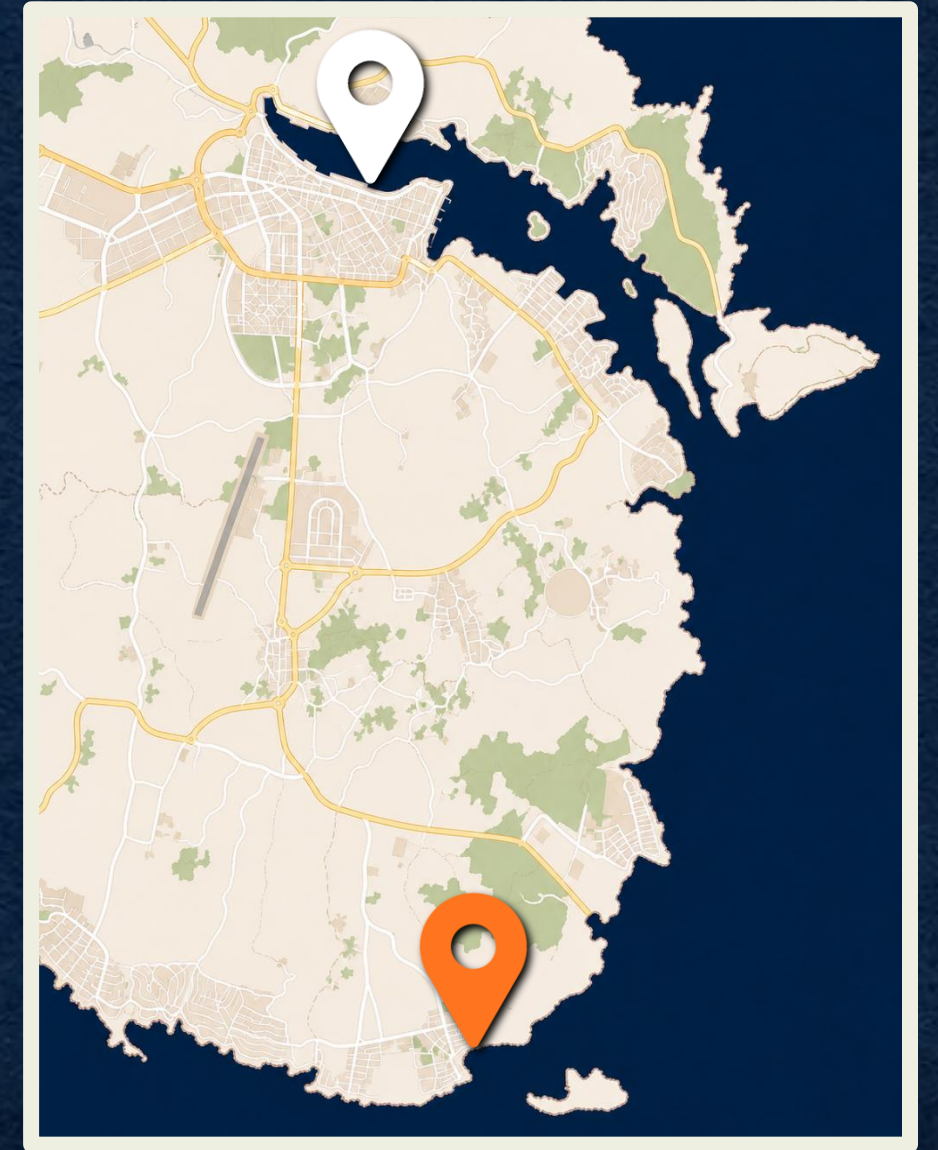

Paid Entry

menorca.es

Fort Marlborough

1 2 3 4 5 **6** 7 8 9 10

Port Mahón
PORTAL

Distance from Port
9.4km | 15-min drive

10a-8p

Paid Entry

fortalesalamola.com

1 2 3 4 5 6 **7** 8 9 10

Port Mahón
PORTAL

Distance from Port
4.3km | 7-min drive

24 hours

Free Entry

1 2 3 4 5 6 7 8 9 10

Port Mahón
PORTAL

Distance from Port
46km | 45-min drive

24 hours

Free Entry

Cuitadella

1 2 3 4 5 6 7 8 9 10

Port Mahón
PORTAL

Distance from Port
13km | 20-min drive

24 hours

Free Entry

1 2 3 4 5 6 7 8 9 10

Port Mahón PORTAL

- 1** Old Town
- 2** Iglesia de Santa María
- 3** Museu de Menorca
- 4** Mercat des Claustre
- 5** Xoriguer Gin Factory
- 6** Fort Marlborough
- 7** La Mola Fortress
- 8** Malasfonts (Es Castell)
- 9** Cuitadella (46km W)
- 10** Punta Prima Beach