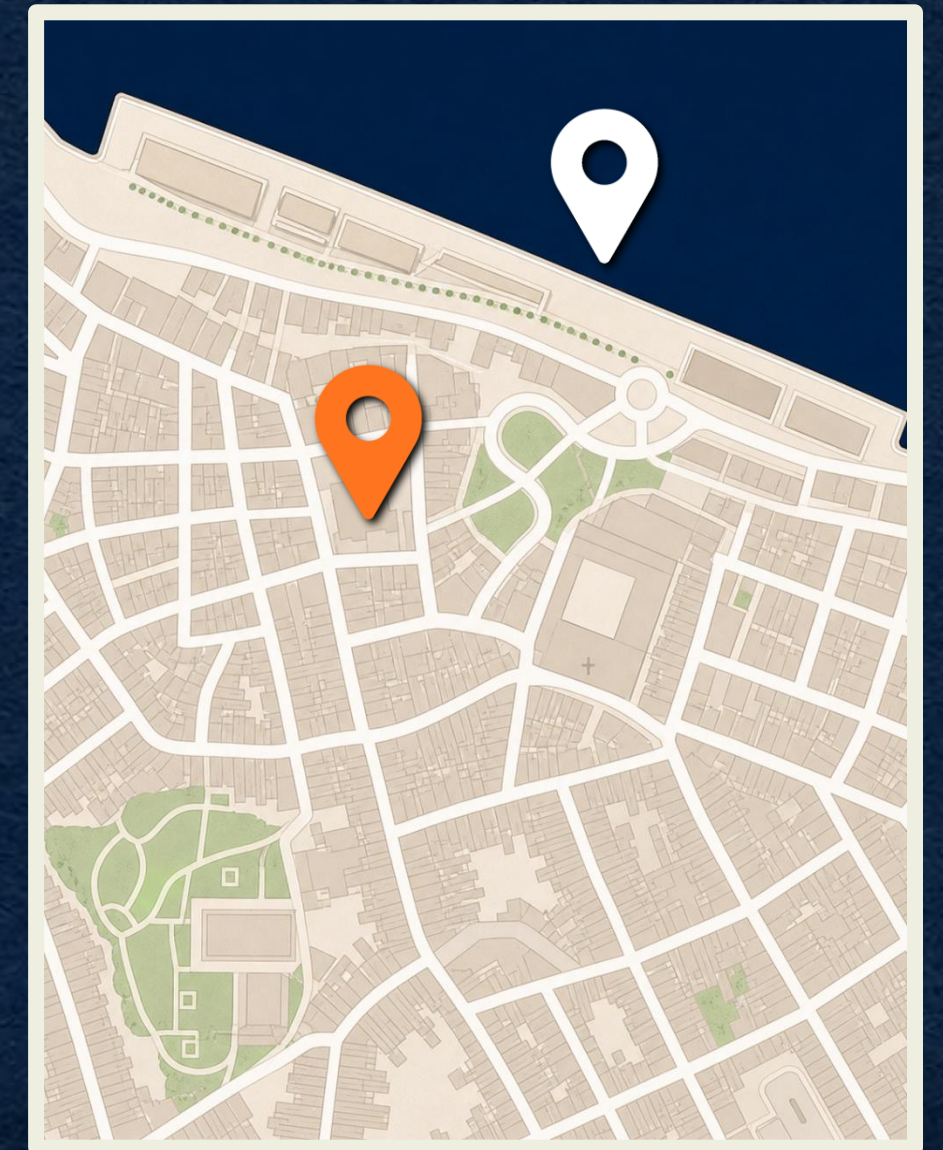

1 2 3 4 5 6 7 8 9 10