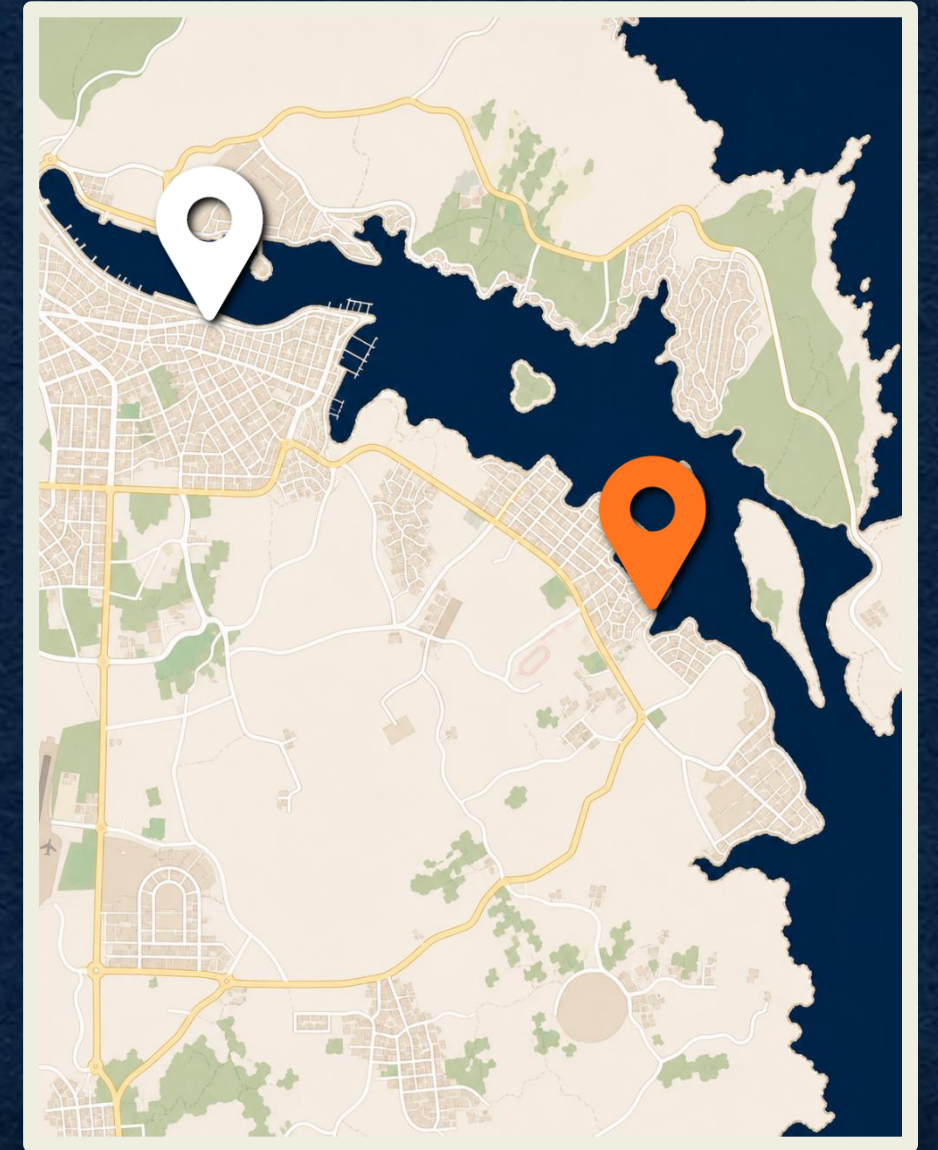

Paid Entry

menorca.es

Fort Marlborough

1 2 3 4 5 **6** 7 8 9 10

Port Mahón
PORTAL

Distance from Port
9.4km | 15-min drive

10a-8p

Paid Entry

fortalesalamola.com

1 2 3 4 5 6 **7** 8 9 10

Port Mahón
PORTAL

Distance from Port
4.3km | 7-min drive

24 hours

Free Entry

1 2 3 4 5 6 7 8 9 10

Port Mahón
PORTAL

Distance from Port
46km | 45-min drive

24 hours

Free Entry

Cuitadella

1 2 3 4 5 6 7 8 9 10

Port Mahón
PORTAL

Distance from Port
13km | 20-min drive

24 hours

Free Entry

1 2 3 4 5 6 7 8 9 10

Port Mahón PORTAL

- 1** Old Town
- 2** Iglesia de Santa María
- 3** Museu de Menorca
- 4** Mercat des Claustre
- 5** Xoriguer Gin Factory
- 6** Fort Marlborough
- 7** La Mola Fortress
- 8** Malasfonts (Es Castell)
- 9** Cuitadella (46km W)
- 10** Punta Prima Beach