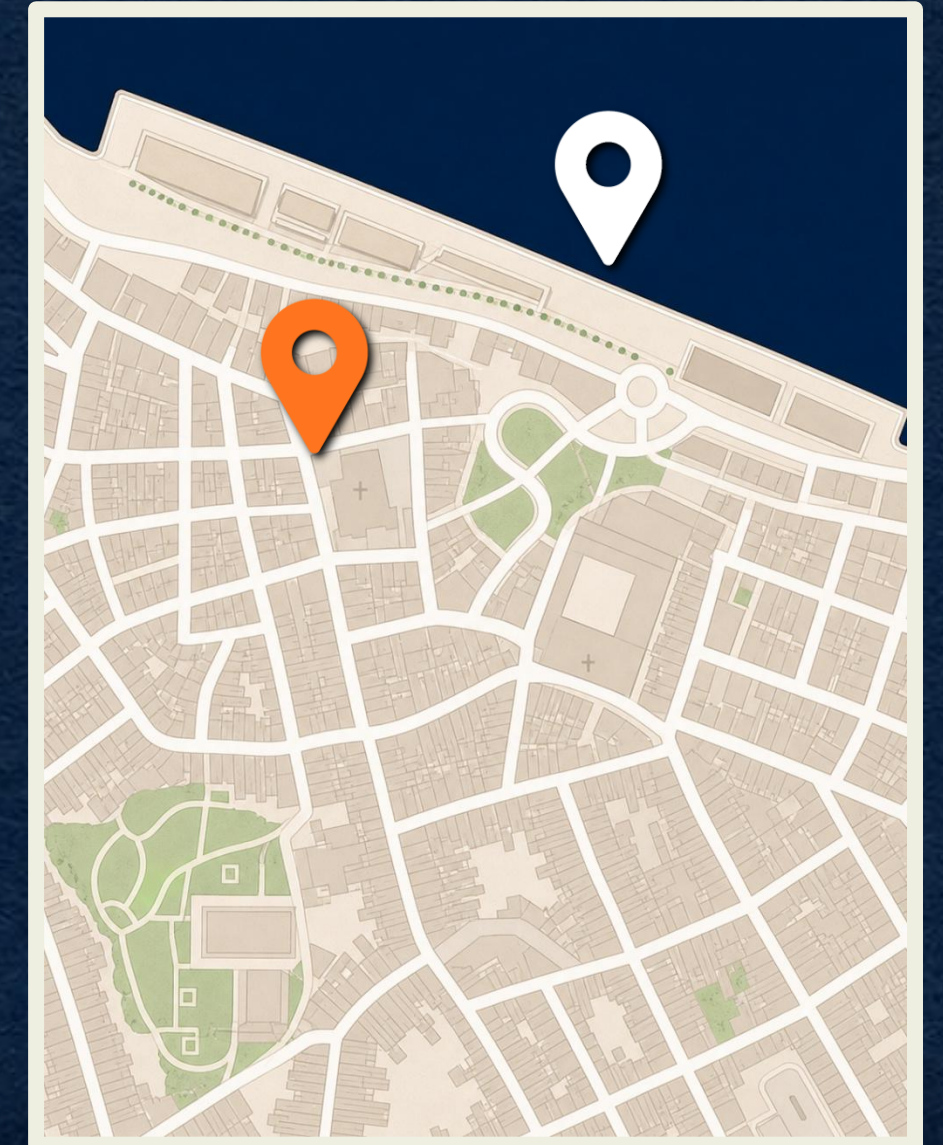

PORTAL

Port Mahón

Port Mahón
PORTAL

www.destinationunlocked.com

Port Mahón PORTAL

Port To Town

500m | 10-min walk

www.destinationunlocked.com

Port Mahón
PORTAL

Distance from Port
400m | 10+ min walk

24 hours

Free Entry

1 2 3 4 5 6 7 8 9 10

Port Mahón
PORTAL

Distance from Port
400m | 10+ min walk

3:30p-7:30p

1 2 3 4 5 6 7 8 9 10

Port Mahón
P**ORTAL**

Distance from Port
350m | 5-min walk

7a-9p (Mon-Fri)
7a-6p (Sat), 7a-3p (Sun)
Free Entry

Mercat des Claustre del Carme

1 2 3 **4** 5 6 7 8 9 10

Port Mahón
PORTAL

Distance from Port
500m | 7-min walk

Free Entry

1 2 3 4 5 6 7 8 9 10

Port Mahón PORTAL

- 1** Old Town
- 2** Iglesia de Santa María
- 3** Museu de Menorca
- 4** Mercat des Claustre
- 5** Xoriguer Gin Factory
- 6** Fort Marlborough
- 7** La Mola Fortress
- 8** Malasfonts (Es Castell)
- 9** Cuitadella (46km W)
- 10** Punta Prima Beach