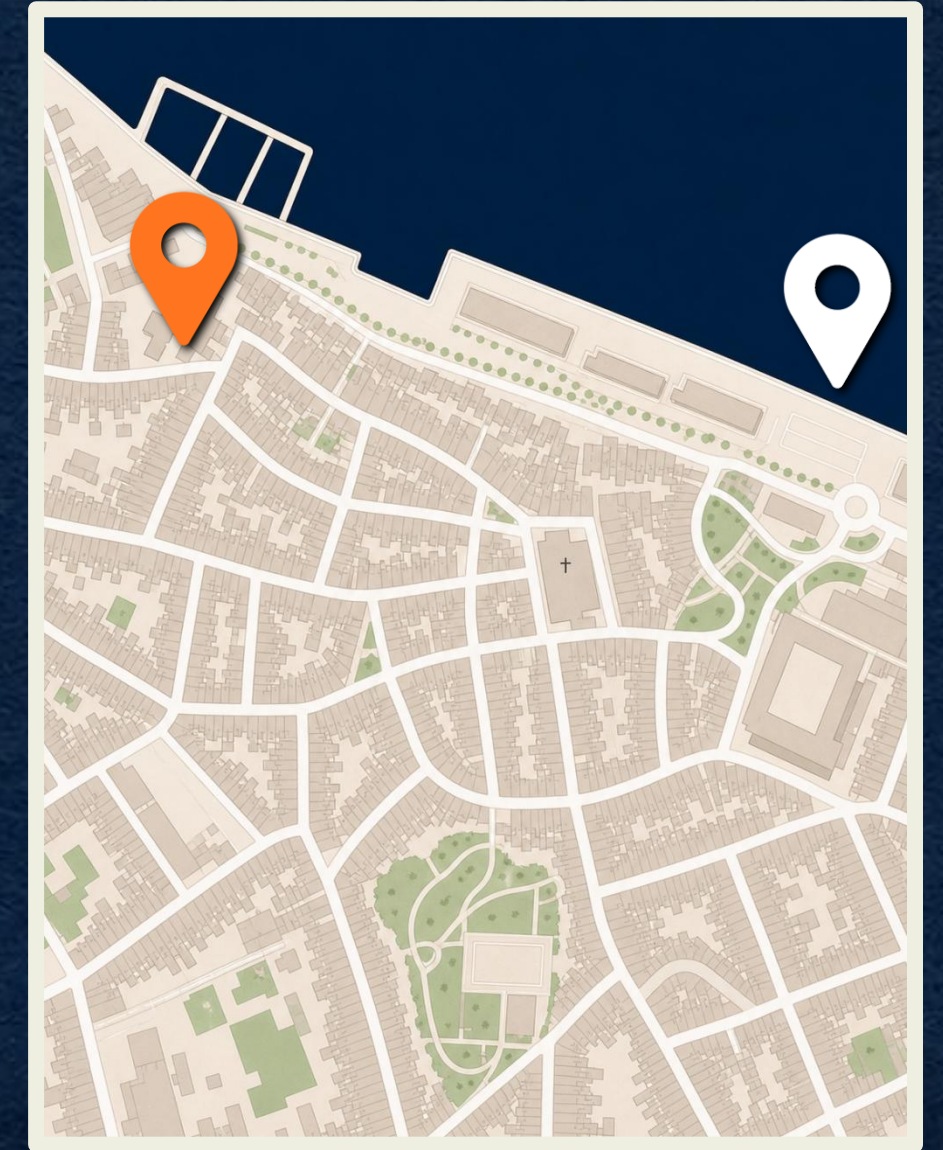

Port Mahón
PORTAL

Distance from Port
400m | 10+ min walk

24 hours

Free Entry

1 2 3 4 5 6 7 8 9 10

Port Mahón
PORTAL

Distance from Port
400m | 10+ min walk

3:30p-7:30p

Free Entry

Iglesia de Santa María

1 2 3 4 5 6 7 8 9 10

Port Mahón
PORTAL

Distance from Port
800m | 10-min walk

10a-7p (Tue, Thu)
10a-2p (Wed, Fri-Sun)

Paid Entry

museudemenorca.com

1 2 3 4 5 6 7 8 9 10

Port Mahón
P**ORTAL**

Distance from Port
350m | 5-min walk

7a-9p (Mon-Fri)
7a-6p (Sat), 7a-3p (Sun)
Free Entry

Mercat des Claustre del Carme

1 2 3 **4** 5 6 7 8 9 10

Port Mahón
PORTAL

Distance from Port
500m | 7-min walk

Free Entry

1 2 3 4 5 6 7 8 9 10

Port Mahón PORTAL

- 1** Old Town
- 2** Iglesia de Santa María
- 3** Museu de Menorca
- 4** Mercat des Claustre
- 5** Xoriguer Gin Factory
- 6** Fort Marlborough
- 7** La Mola Fortress
- 8** Malasfonts (Es Castell)
- 9** Cuitadella (46km W)
- 10** Punta Prima Beach