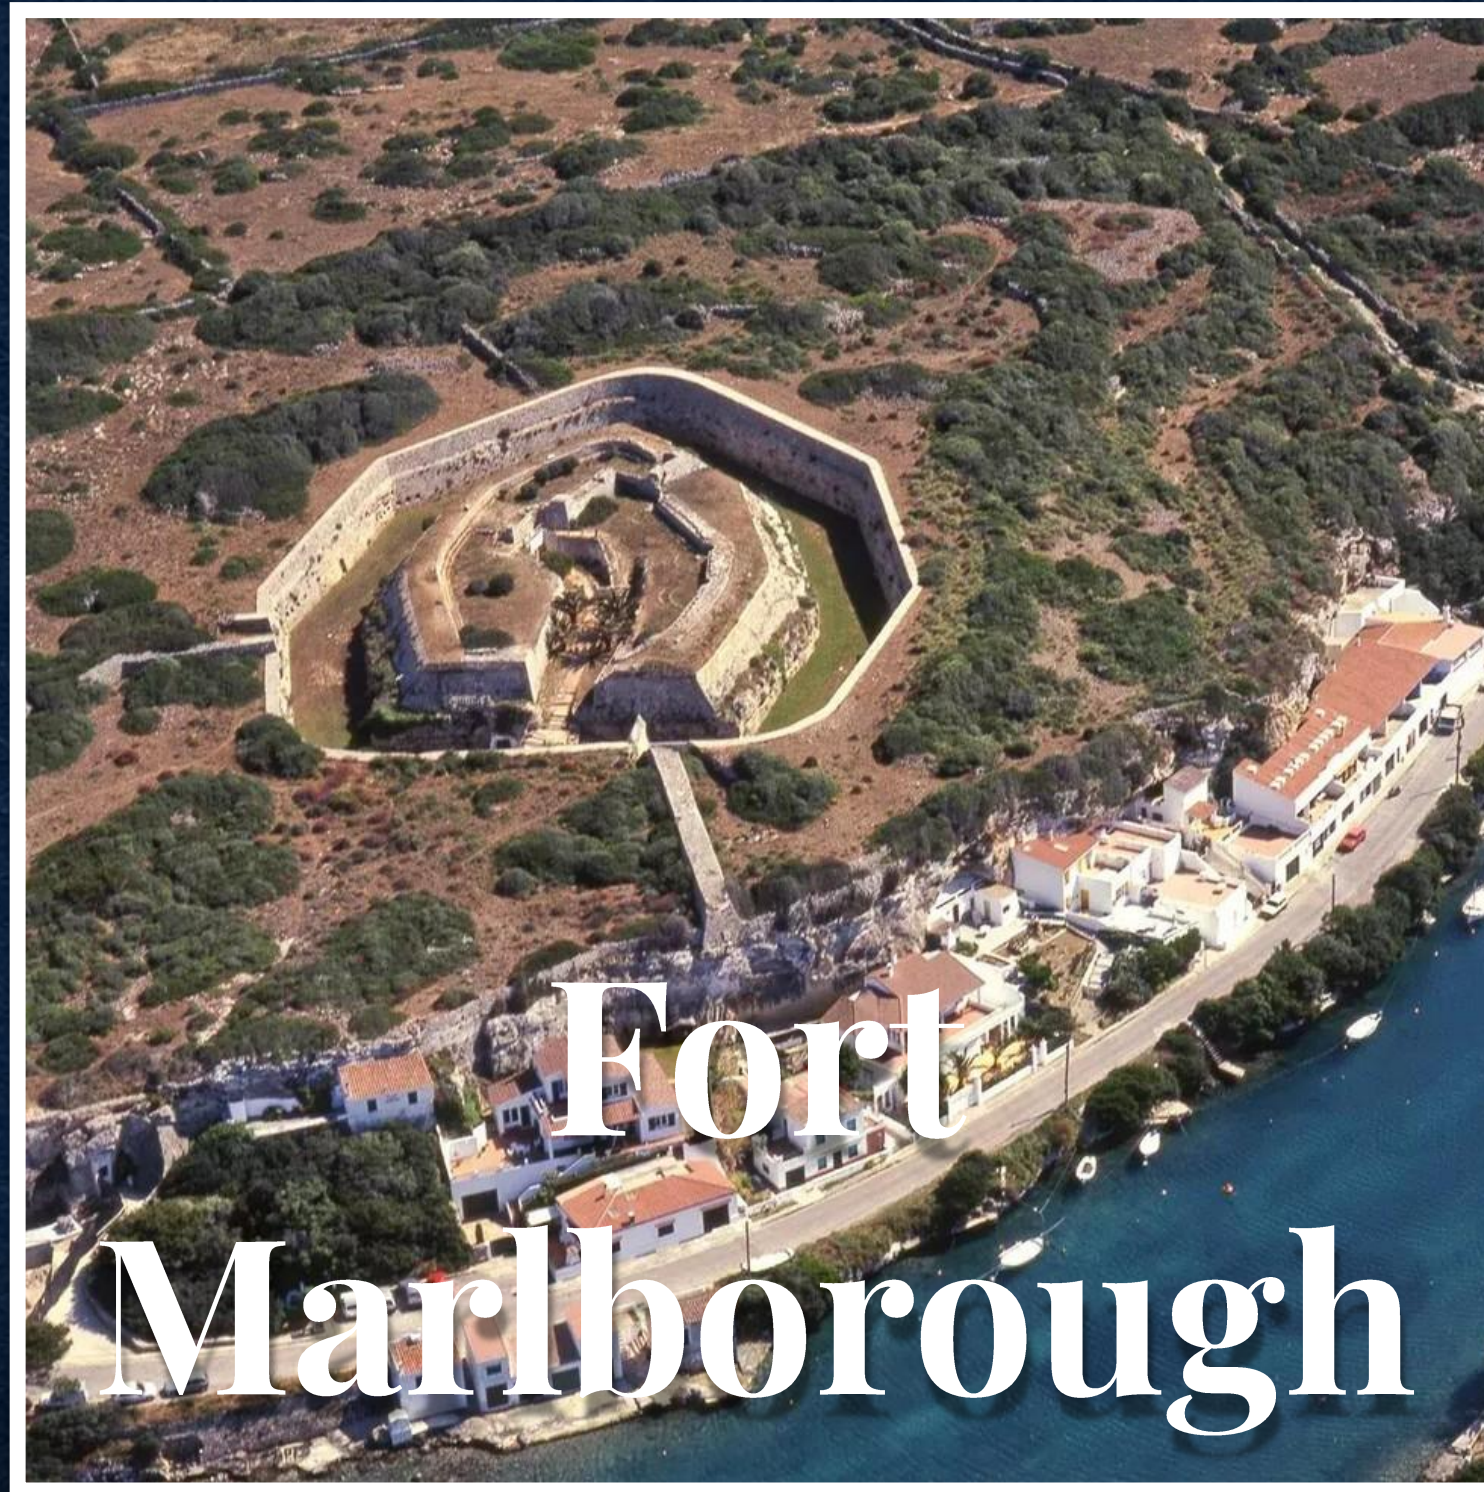

10a-6p (Mon-Fri)

10a-2p (Sat)

Free Entry (Tours Paid)

xoriguer.es

1 2 3 4 **5** 6 7 8 9 10

Port Mahón
PORTAL

Distance from Port
6.8km | 11-min drive

Temporarily Closed

Paid Entry

menorca.es

Fort Marlborough

1 2 3 4 5 **6** 7 8 9 10

Port Mahón
PORTAL

Distance from Port
9.4km | 15-min drive

10a-8p

Paid Entry

fortalesalamola.com

1 2 3 4 5 6 **7** 8 9 10

Port Mahón
PORTAL

Distance from Port
4.3km | 7-min drive

24 hours

Free Entry

1 2 3 4 5 6 7 8 9 10

Port Mahón
PORTAL