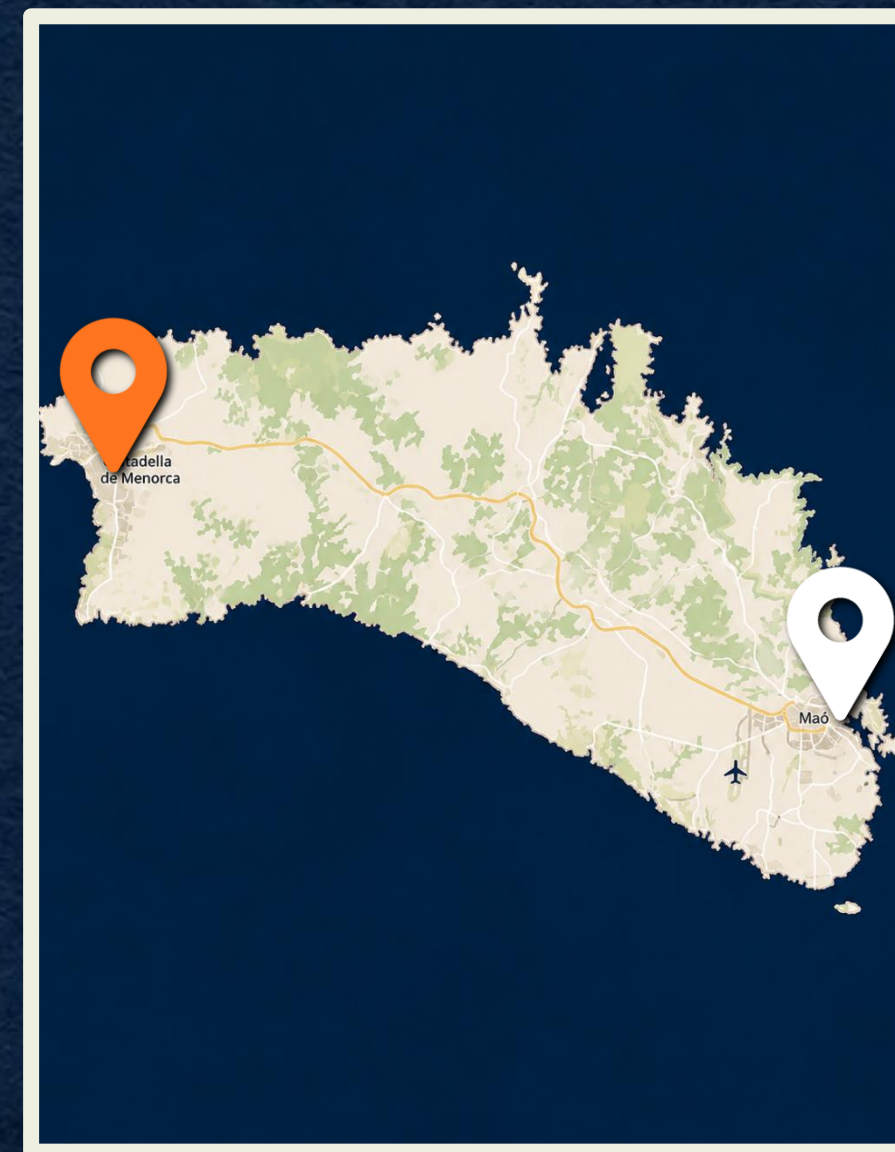

Paid Entry

menorca.es

Fort Marlborough

1 2 3 4 5 **6** 7 8 9 10

Port Mahón
PORTAL

Distance from Port
9.4km | 15-min drive

10a-8p

Paid Entry

fortalesalamola.com

1 2 3 4 5 6 **7** 8 9 10

Port Mahón
PORTAL

Distance from Port
4.3km | 7-min drive

24 hours

Free Entry

1 2 3 4 5 6 7 8 9 10

Port Mahón
PORTAL

Distance from Port
46km | 45-min drive

24 hours

Free Entry

Cuitadella

1 2 3 4 5 6 7 8 9 10

Port Mahón
PORTAL

Distance from Port
13km | 20-min drive

24 hours

Free Entry

1 2 3 4 5 6 7 8 9 10

Port Mahón PORTAL

- 1** Old Town
- 2** Iglesia de Santa María
- 3** Museu de Menorca
- 4** Mercat des Claustre
- 5** Xoriguer Gin Factory
- 6** Fort Marlborough
- 7** La Mola Fortress
- 8** Malasfonts (Es Castell)
- 9** Cuitadella (46km W)
- 10** Punta Prima Beach