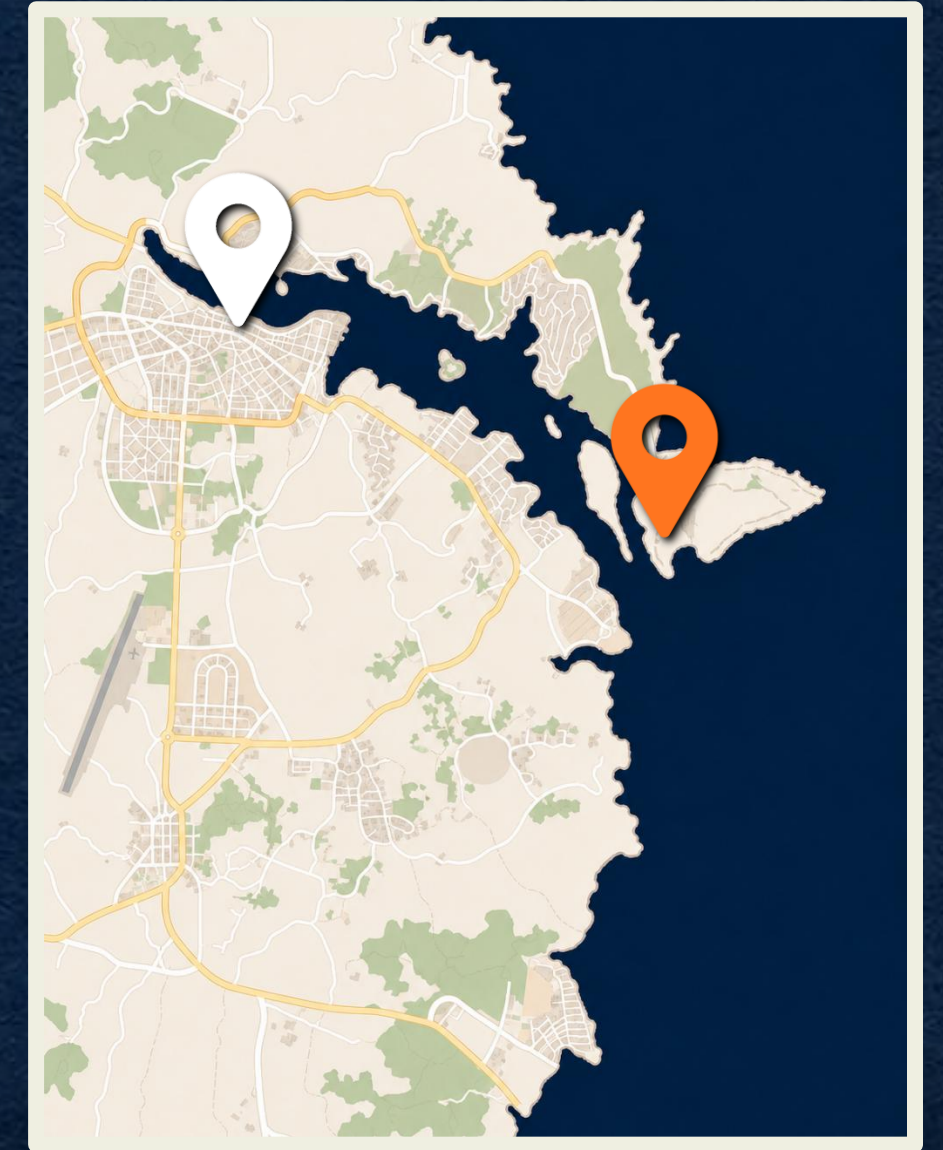

Paid Entry

menorca.es

Fort Marlborough

1 2 3 4 5 **6** 7 8 9 10

Port Mahón
PORTAL

Distance from Port
9.4km | 15-min drive

10a-8p

Paid Entry

fortalesalamola.com

1 2 3 4 5 6 **7** 8 9 10

Port Mahón
PORTAL

Distance from Port
4.3km | 7-min drive

24 hours

Free Entry

1 2 3 4 5 6 7 8 9 10

Port Mahón
PORTAL

Distance from Port
46km | 45-min drive

24 hours

Free Entry

Cuitadella

1 2 3 4 5 6 7 8 9 10

Port Mahón
PORTAL

Distance from Port
13km | 20-min drive

24 hours

Free Entry

1 2 3 4 5 6 7 8 9 10

Port Mahón PORTAL

- 1** Old Town
- 2** Iglesia de Santa María
- 3** Museu de Menorca
- 4** Mercat des Claustre
- 5** Xoriguer Gin Factory
- 6** Fort Marlborough
- 7** La Mola Fortress
- 8** Malasfonts (Es Castell)
- 9** Cuitadella (46km W)
- 10** Punta Prima Beach