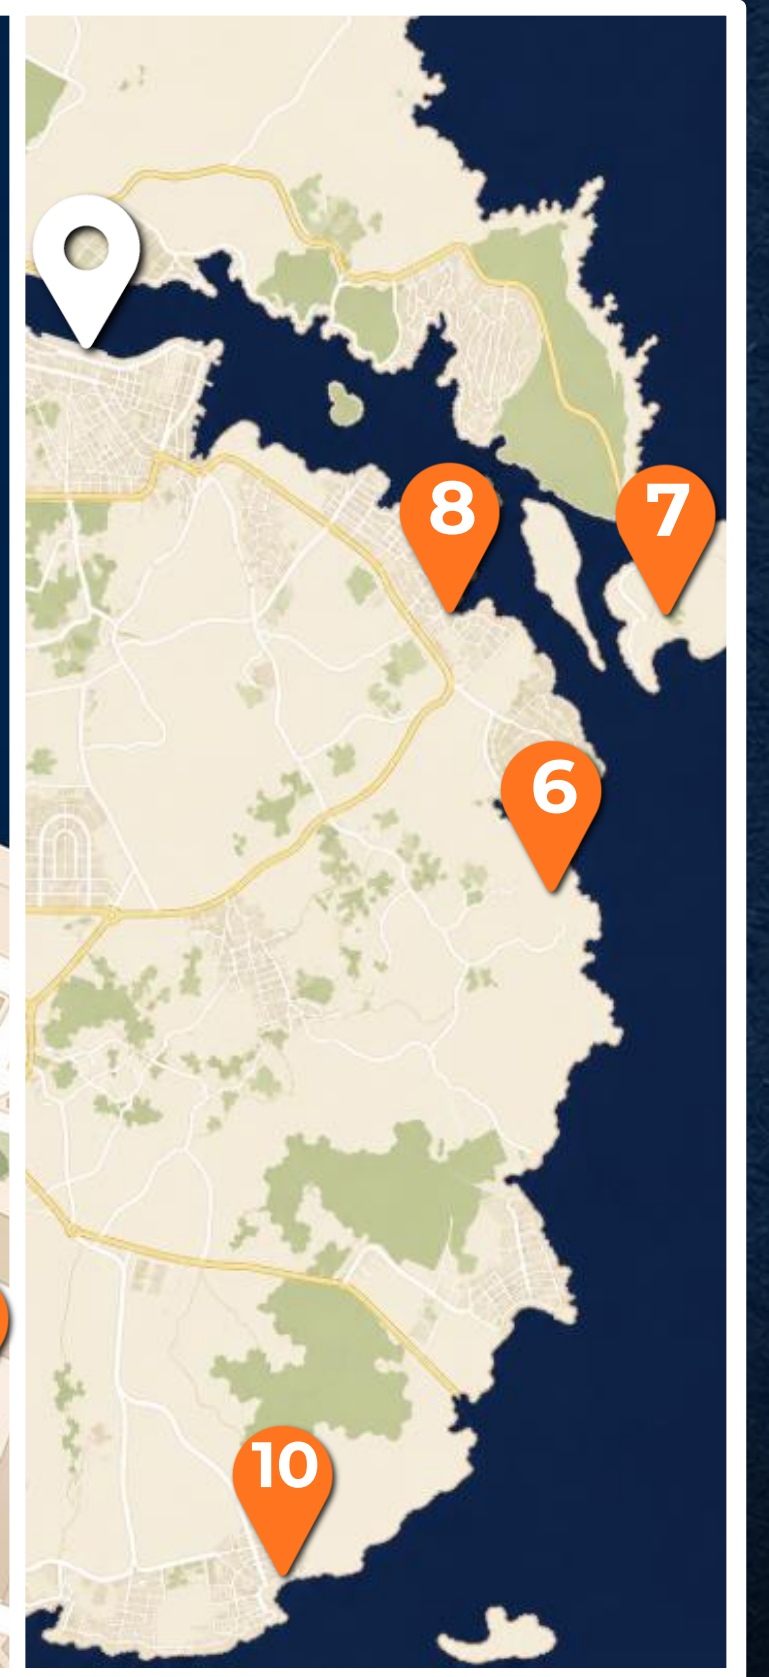

10a-6p (Mon-Fri)

10a-2p (Sat)

Free Entry (Tours Paid)

xoriguer.es

1 2 3 4 **5** 6 7 8 9 10

Port Mahón
PORTAL

Distance from Port
6.8km | 11-min drive

Temporarily Closed

Paid Entry

menorca.es

Fort Marlborough

1 2 3 4 5 **6** 7 8 9 10

Port Mahón
PORTAL

Distance from Port
9.4km | 15-min drive

10a-8p

Paid Entry

Distance from Port
46km | 45-min drive

24 hours

Free Entry

Cuitadella

1 2 3 4 5 6 7 8 9 10

Port Mahón
PORTAL

Distance from Port
13km | 20-min drive

24 hours

Free Entry

1 2 3 4 5 6 7 8 9 10

Port Mahón PORTAL

- 1** Old Town
- 2** Iglesia de Santa María
- 3** Museu de Menorca
- 4** Mercat des Claustre
- 5** Xoriguer Gin Factory
- 6** Fort Marlborough
- 7** La Mola Fortress
- 8** Malasfonts (Es Castell)
- 9** Cuitadella (46km W)
- 10** Punta Prima Beach