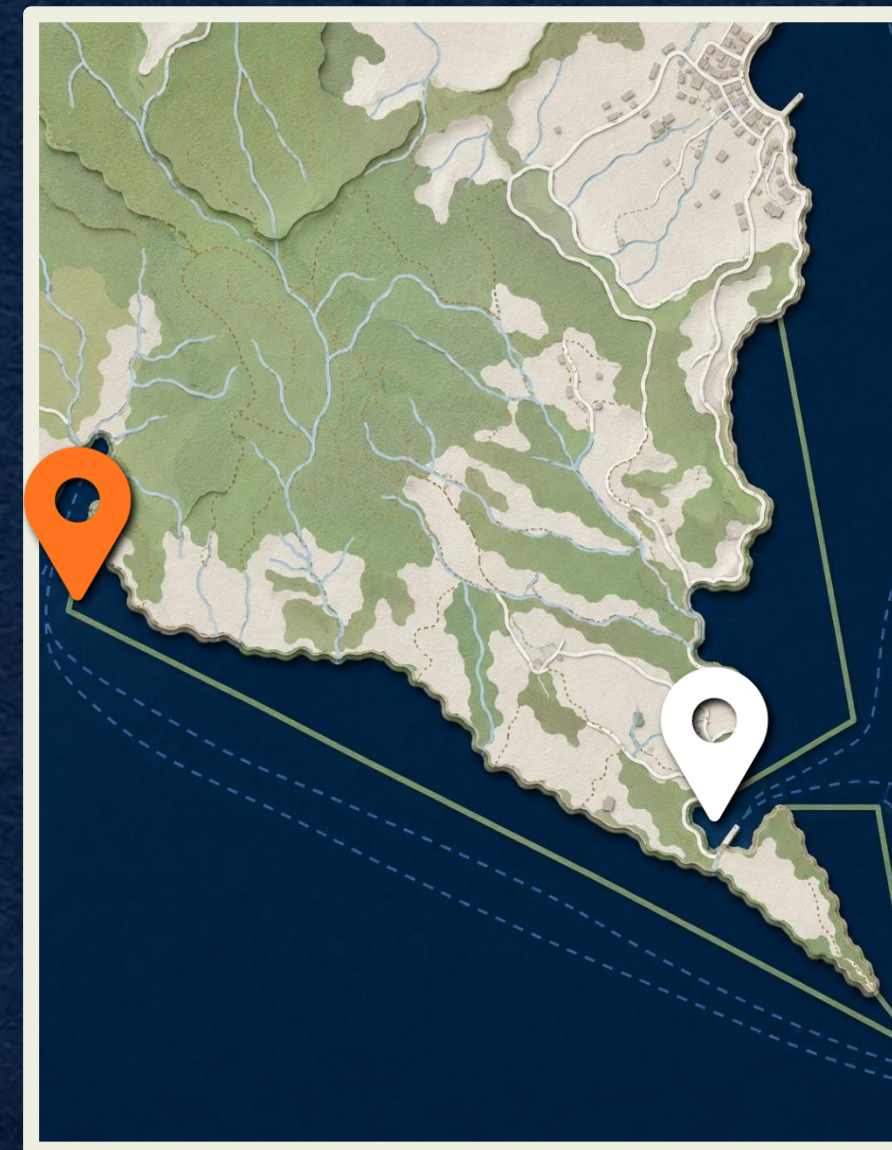

1 2 3 4 5 6 7 8 9 10

Portofino
PORTAL

Distance from Port
964m | 15-min walk

24 hours

Free (exterior only)

1 2 3 4 5 6 7 8 9 10

Portofino
P**RTAL**

Distance from Port
15km | 30-min boat

10a-3:45p (Mon)
10a-4:45p (Thu-Sun)

Paid Entry

fondoambiente.it

1 2 3 4 **5** 6 7 8 9 10

Portofino
PORTAL

Distance from Port
15km | 30-min boat

24 hours

Free entry

1 2 3 4 5 6 7 8 9 10

Portofino
PORTAL

Distance from Port
1.2km | 16-min walk

24 hours

Free entry

parcoportofino.it

1 2 3 4 5 6 **7** 8 9 10

Portofino
PORTAL

Distance from Port
4.5km | 5-min drive

24 hours

Free entry

1 2 3 4 5 6 7 8 9 10

Portofino
PORTAL

Distance from Port
16km | 30-min drive

24 hours

Free entry