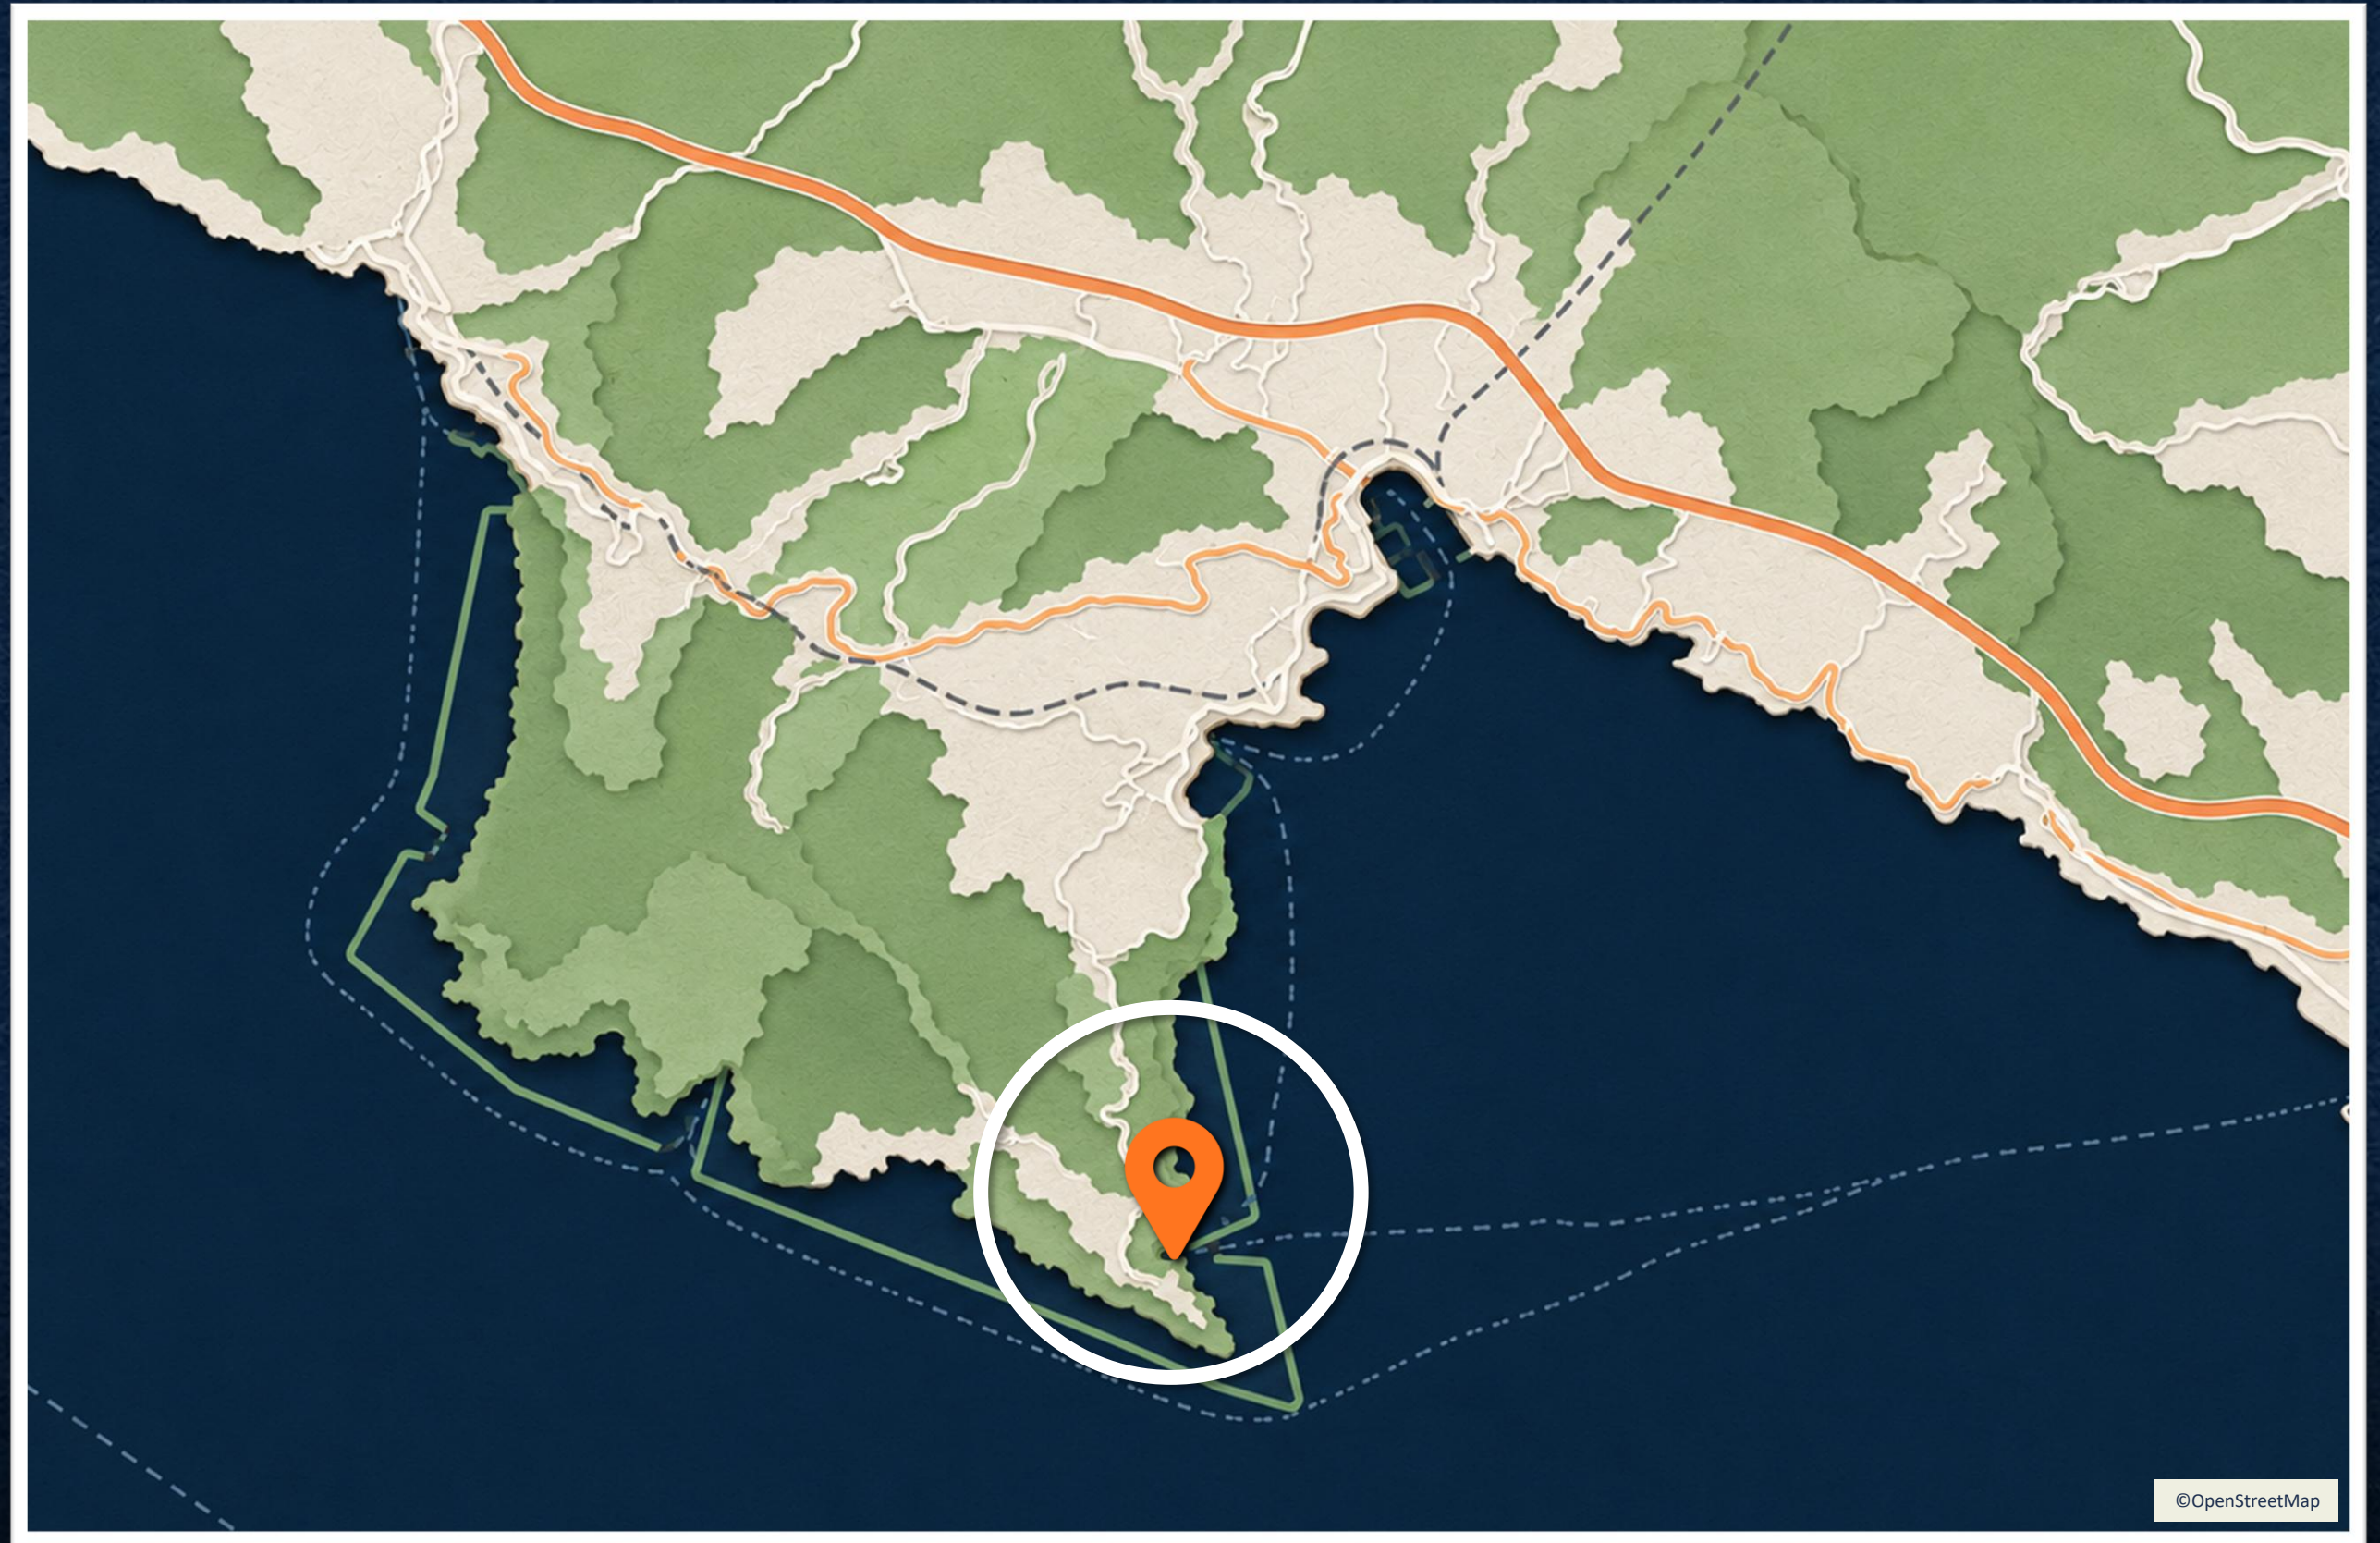

PORTAL

Portofino

Cartagena
PORTAL

www.destinationunlocked.com

Portofino
P**RTAL**

Port To Town

100m | 1-min walk

www.destinationunlocked.com

Portofino
PORTAL

Distance from Port
100m | 1-min walk

24 hours

Free entry

1 2 3 4 5 6 7 8 9 10

Portofino
PORTAL

Distance from Port
385m | 5-min walk

10a-6:30p

1 2 3 4 5 6 7 8 9 10

Portofino
PORTAL

Distance from Port
964m | 15-min walk

24 hours

Free (exterior only)

1 2 3 4 5 6 7 8 9 10

Portofino
P**RTAL**

Distance from Port
15km | 30-min boat

Distance from Port
4.5km | 5-min drive

24 hours

Free entry

1 2 3 4 5 6 7 8 9 10

Portofino
PORTAL

Distance from Port
16km | 30-min drive

24 hours

Free entry