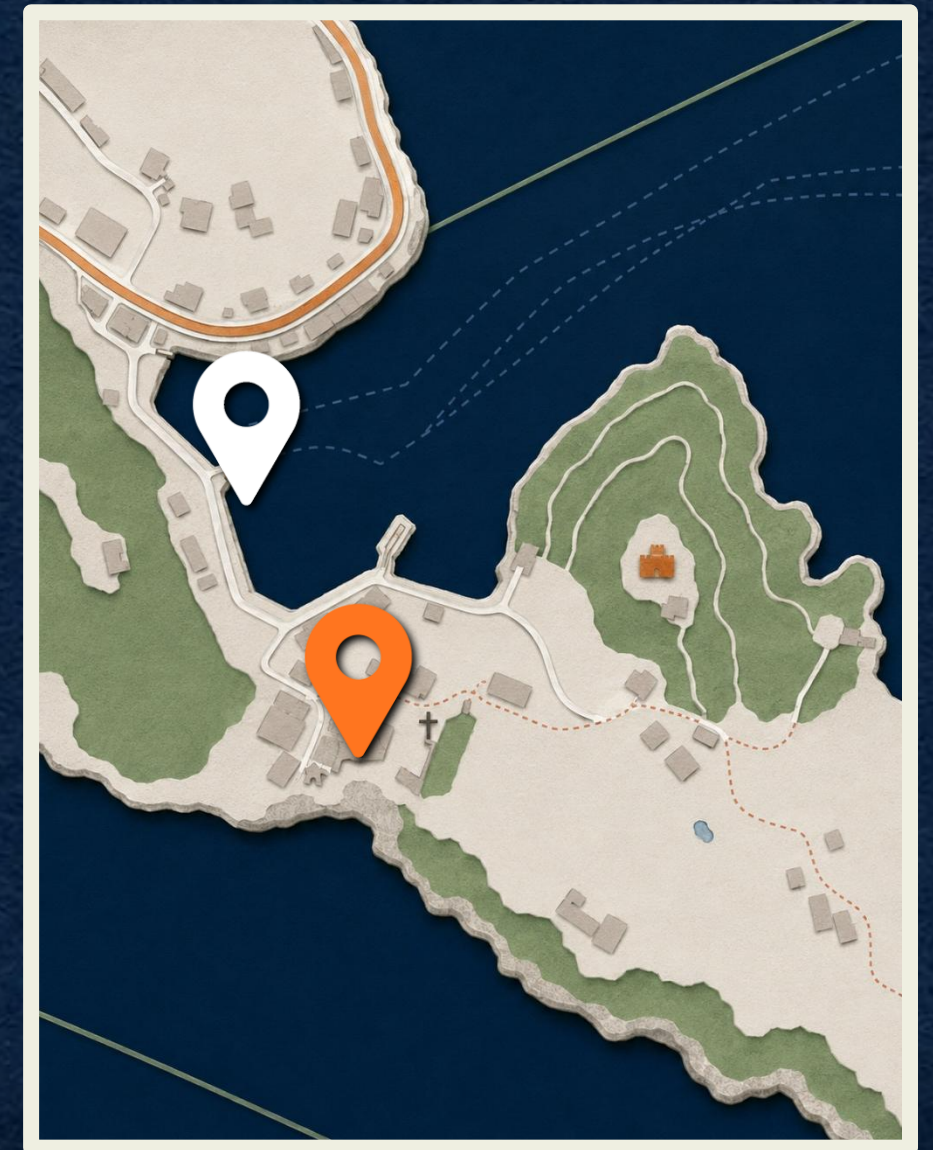

Portofino
PORTAL

Distance from Port
100m | 1-min walk

24 hours

Free entry

1 2 3 4 5 6 7 8 9 10

Portofino
PORTAL

Distance from Port
385m | 5-min walk

10a-6:30p

Paid entry

castellobrown.com

Castello Brown

1 2 3 4 5 6 7 8 9 10

Portofino
PORTAL

Distance from Port
234m | 5-min walk

24 hours

Free (exterior only)

1 2 3 4 5 6 7 8 9 10

Portofino
PORTAL

Distance from Port
964m | 15-min walk

24 hours

Free (exterior only)

1 2 3 4 5 6 7 8 9 10

Portofino
P**RTAL**

Distance from Port
15km | 30-min boat

Distance from Port
4.5km | 5-min drive

24 hours

Free entry

1 2 3 4 5 6 7 8 9 10

Portofino
PORTAL

Distance from Port
16km | 30-min drive

24 hours

Free entry