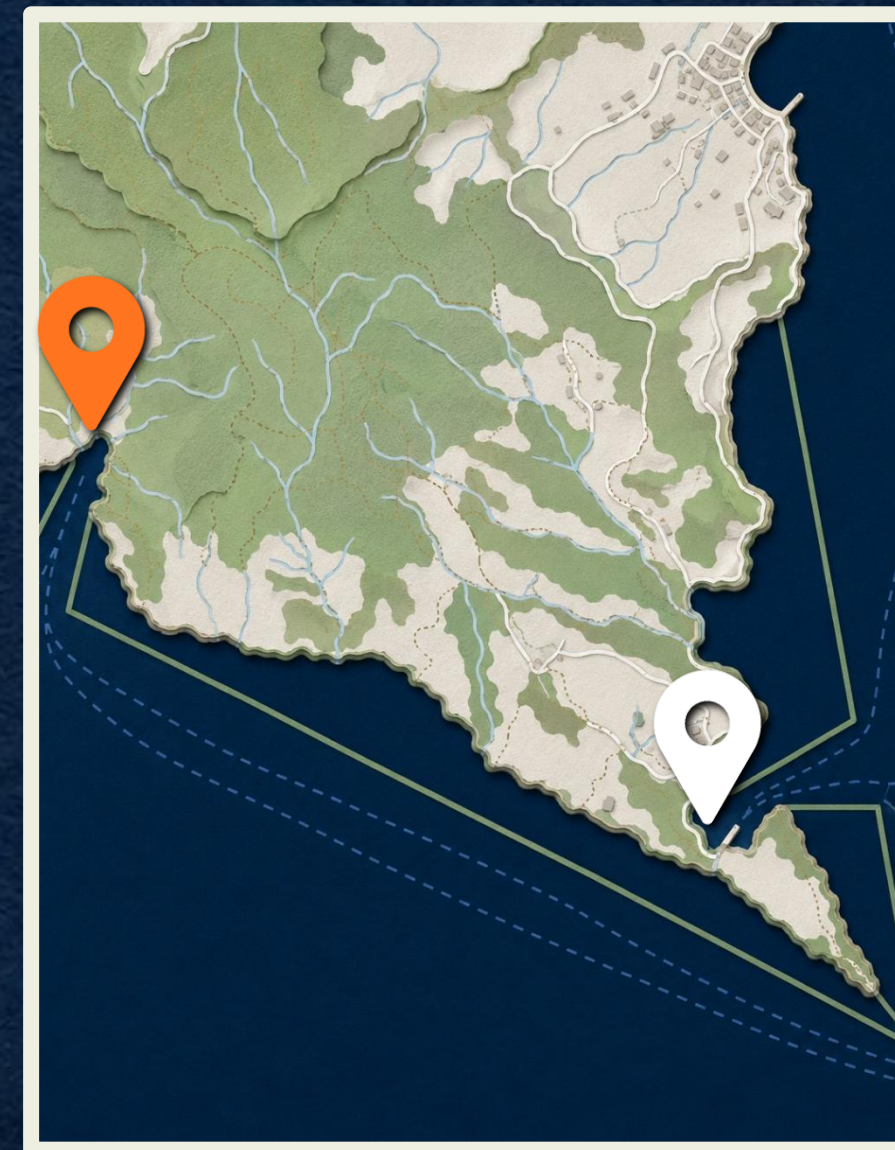

1 2 3 4 5 6 7 8 9 10

Portofino
PORTAL

Distance from Port
964m | 15-min walk

24 hours

Free (exterior only)

1 2 3 4 5 6 7 8 9 10

Portofino
P**RTAL**

Distance from Port
15km | 30-min boat

10a-3:45p (Mon)
10a-4:45p (Thu-Sun)

Paid Entry

fondoambiente.it

1 2 3 4 **5** 6 7 8 9 10

Portofino
PORTAL

Distance from Port
15km | 30-min boat

24 hours

Free entry

1 2 3 4 5 6 7 8 9 10

Portofino
PORTAL

Distance from Port
1.2km | 16-min walk

24 hours

Free entry

parcoportofino.it

1 2 3 4 5 6 **7** 8 9 10

Portofino
PORTAL

Distance from Port
4.5km | 5-min drive

24 hours

Free entry

1 2 3 4 5 6 7 8 9 10

Portofino
PORTAL

Distance from Port
16km | 30-min drive

24 hours

Free entry