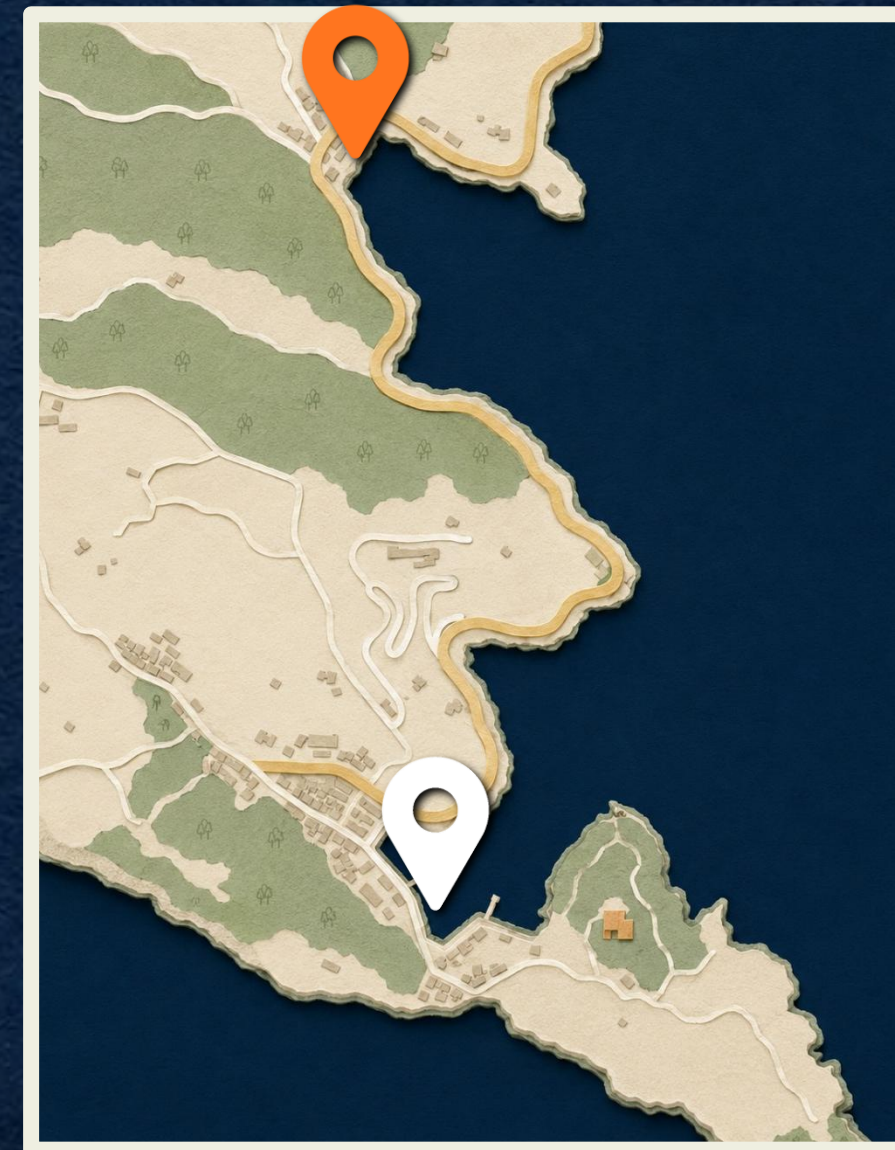

1 2 3 4 5 6 7 8 9 10

Portofino
PORTAL

Distance from Port
964m | 15-min walk

24 hours

Free (exterior only)

1 2 3 4 5 6 7 8 9 10

Portofino
P**RTAL**

Distance from Port
15km | 30-min boat

10a-3:45p (Mon)
10a-4:45p (Thu-Sun)

Paid Entry

fondoambiente.it

1 2 3 4 **5** 6 7 8 9 10

Portofino
PORTAL

Distance from Port
15km | 30-min boat

24 hours

Free entry

Distance from Port
4.5km | 5-min drive

24 hours

Free entry

1 2 3 4 5 6 7 8 9 10

Portofino
PORTAL

Distance from Port
16km | 30-min drive

24 hours

Free entry

1 2 3 4 5 6 7 8 9 10

Portofino
PORTAL

Distance from Port
1.7km | 23-min walk

24 hours

Free entry

1 2 3 4 5 6 7 8 9 10

Portofino PORTAL

- 1 Piazzeta di Portofino
- 2 Castello Brown
- 3 Chiesa di San Giorgio
- 4 Faro di Portofino
- 5 Abbazia di San Fruttuoso
- 6 Cristo degli Abissi
- 7 Parco Naturale Regionale
- 8 Sta Margherita Ligure (4.5km N)
- 9 Camogli (16km NW)
- 10 Paraggi Beach