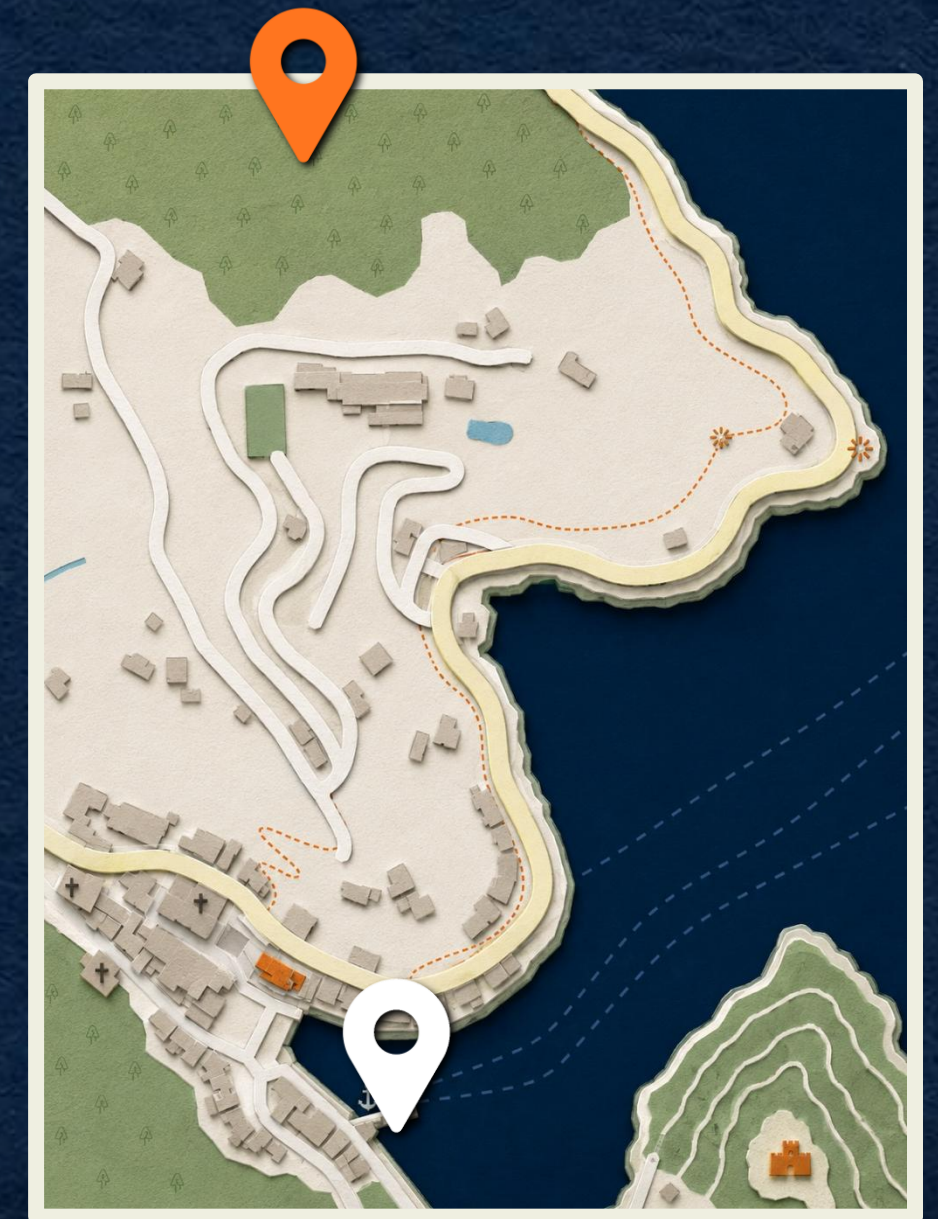

1 2 3 4 5 6 7 8 9 10

Portofino
PORTAL

Distance from Port
964m | 15-min walk

24 hours

Free (exterior only)

1 2 3 4 5 6 7 8 9 10

Portofino
P**RTAL**

Distance from Port
15km | 30-min boat

1 2 3 4 5 6 7 8 9 10

Portofino
PORTAL

Distance from Port
1.2km | 16-min walk

24 hours

Free entry

parcoportofino.it

1 2 3 4 5 6 **7** 8 9 10

Portofino
PORTAL

Distance from Port
4.5km | 5-min drive

24 hours

Free entry

1 2 3 4 5 6 7 8 9 10

Portofino
PORTAL

Distance from Port
16km | 30-min drive

24 hours

Free entry

1 2 3 4 5 6 7 8 9 10

Portofino
PORTAL

Distance from Port
1.7km | 23-min walk

24 hours

Free entry

1 2 3 4 5 6 7 8 9 10

Portofino PORTAL

- 1 Piazzeta di Portofino
- 2 Castello Brown
- 3 Chiesa di San Giorgio
- 4 Faro di Portofino
- 5 Abbazia di San Fruttuoso
- 6 Cristo degli Abissi
- 7 Parco Naturale Regionale
- 8 Sta Margherita Ligure (4.5km N)
- 9 Camogli (16km NW)
- 10 Paraggi Beach