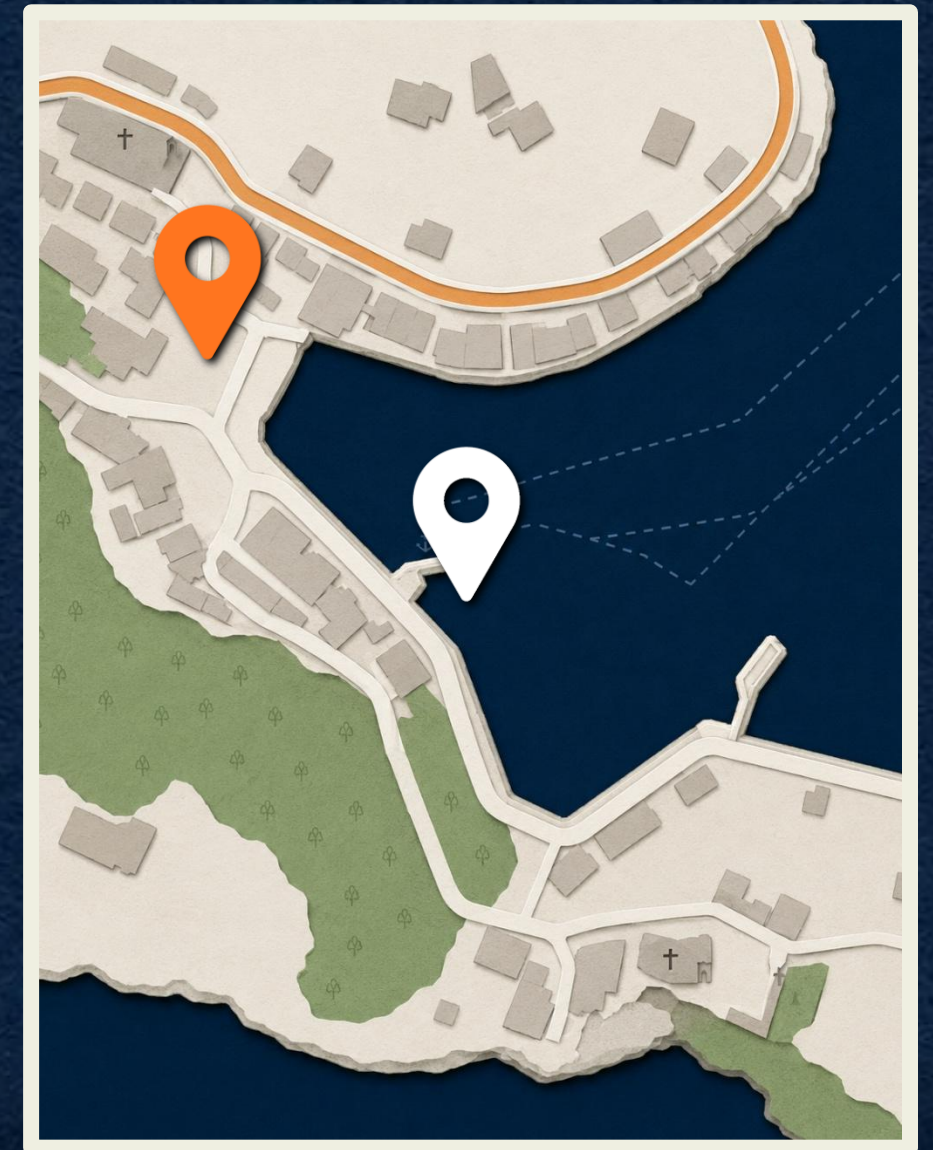

PORTAL

Portofino

Cartagena
PORTAL

www.destinationunlocked.com

Portofino
P**RTAL**

Port To Town

100m | 1-min walk

www.destinationunlocked.com

Portofino
PORTAL

Distance from Port
100m | 1-min walk

24 hours

Free entry

1 2 3 4 5 6 7 8 9 10

Portofino
PORTAL

Distance from Port
385m | 5-min walk

10a-6:30p

Paid entry

castellobrown.com

Castello Brown

1 2 3 4 5 6 7 8 9 10

Portofino
PORTAL

Distance from Port
234m | 5-min walk

24 hours

Free (exterior only)

Distance from Port
4.5km | 5-min drive

24 hours

Free entry

1 2 3 4 5 6 7 8 9 10

Portofino
PORTAL

Distance from Port
16km | 30-min drive

24 hours

Free entry