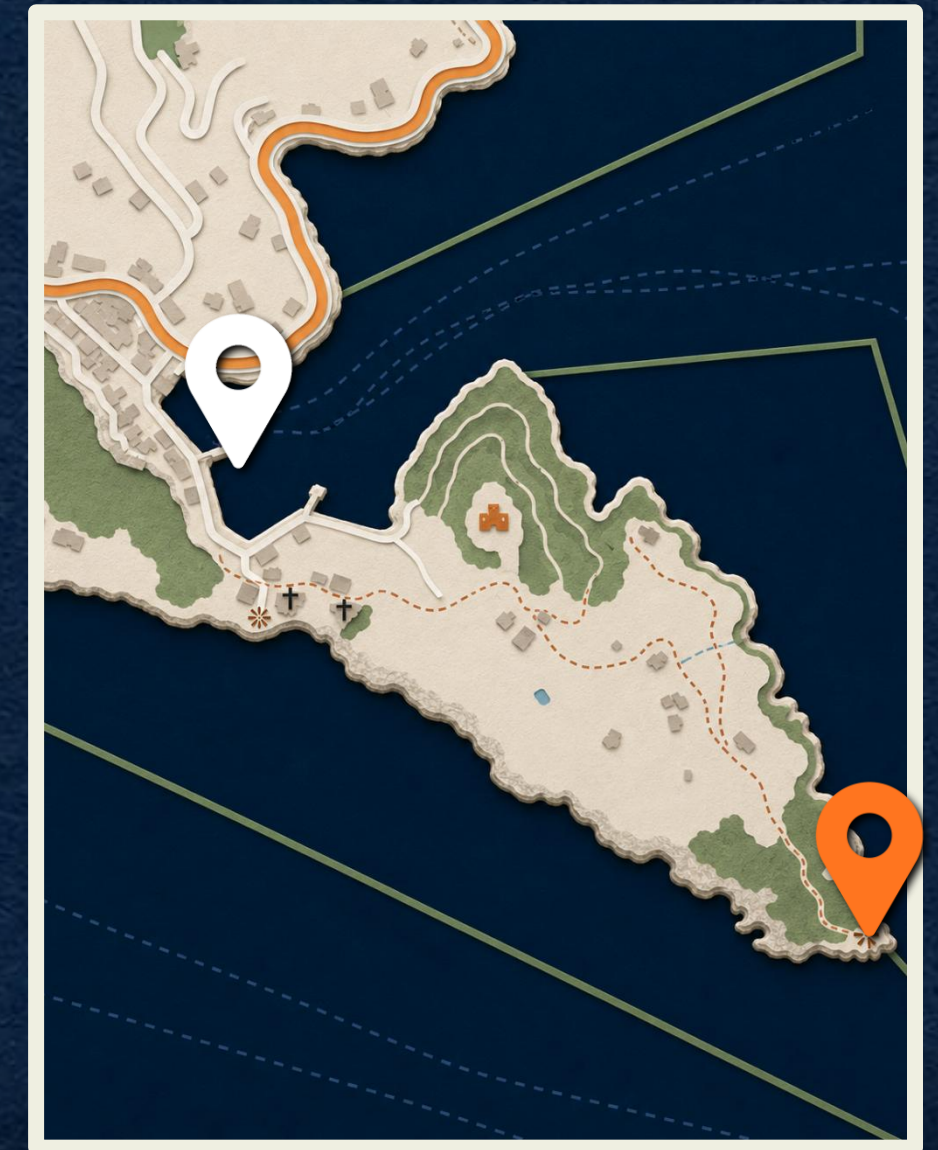

1 2 3 4 5 6 7 8 9 10

Portofino
PORTAL

Distance from Port
964m | 15-min walk

24 hours

Free (exterior only)

1 2 3 4 5 6 7 8 9 10

Portofino
P**RTAL**

Distance from Port
15km | 30-min boat

10a-3:45p (Mon)
10a-4:45p (Thu-Sun)

Paid Entry

fondoambiente.it

1 2 3 4 **5** 6 7 8 9 10

Portofino
PORTAL

Distance from Port
15km | 30-min boat

24 hours

Free entry

1 2 3 4 5 6 7 8 9 10

Portofino
PORTAL

Distance from Port
1.2km | 16-min walk

24 hours

Free entry

parcoportofino.it

1 2 3 4 5 6 **7** 8 9 10

Portofino
PORTAL

Distance from Port
4.5km | 5-min drive

24 hours

Free entry

1 2 3 4 5 6 7 8 9 10

Portofino
PORTAL

Distance from Port
16km | 30-min drive

24 hours

Free entry