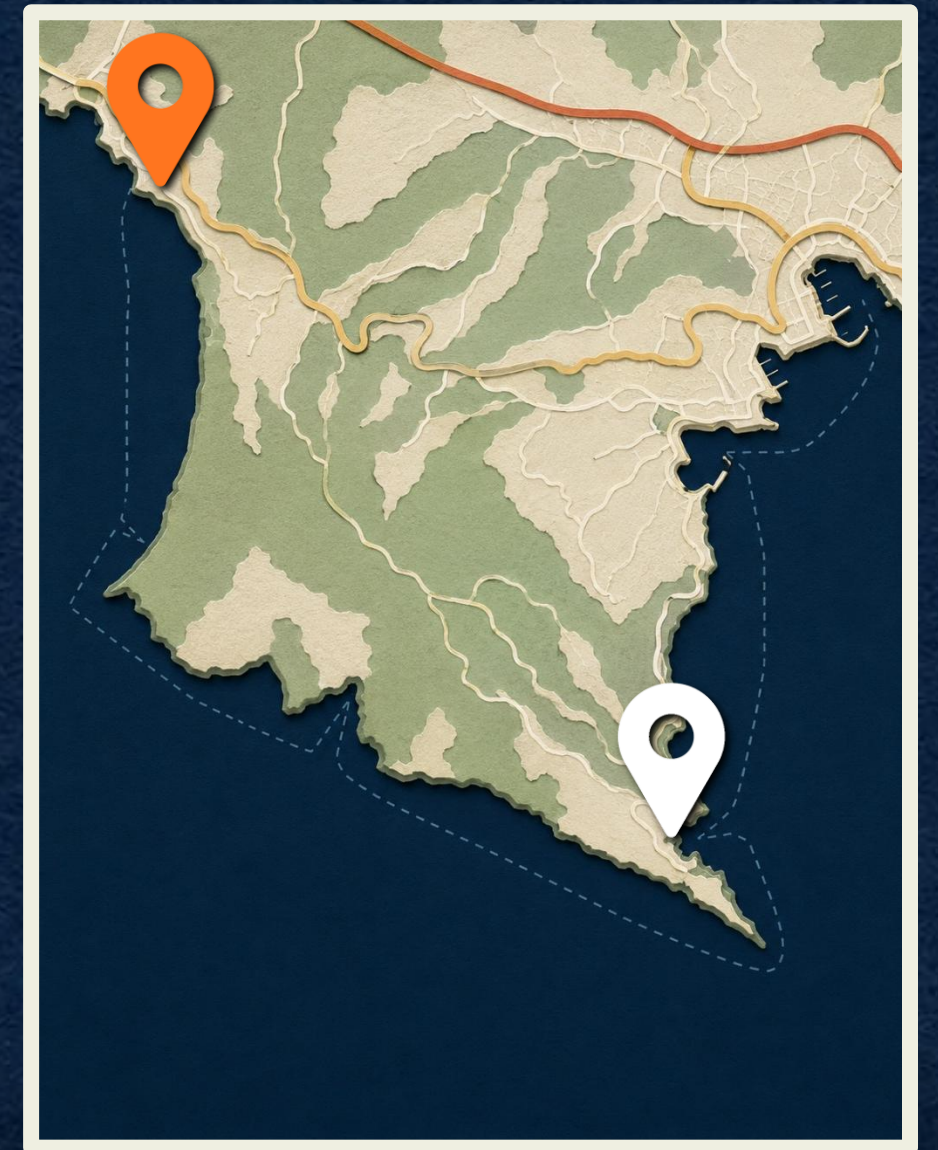

1 2 3 4 5 6 7 8 9 10

Portofino
PORTAL

Distance from Port
964m | 15-min walk

24 hours

Free (exterior only)

1 2 3 4 5 6 7 8 9 10

Portofino
P**RTAL**

Distance from Port
15km | 30-min boat

1 2 3 4 5 6 7 8 9 10

Portofino
PORTAL

Distance from Port
1.2km | 16-min walk

24 hours

Free entry

parcoportofino.it

1 2 3 4 5 6 **7** 8 9 10

Portofino
PORTAL

Distance from Port
4.5km | 5-min drive

24 hours

Free entry

1 2 3 4 5 6 7 8 9 10

Portofino
PORTAL

Distance from Port
16km | 30-min drive

24 hours

Free entry

1 2 3 4 5 6 7 8 9 10

Portofino
PORTAL

Distance from Port
1.7km | 23-min walk

24 hours

Free entry

1 2 3 4 5 6 7 8 9 10

Portofino PORTAL

- 1 Piazzeta di Portofino
- 2 Castello Brown
- 3 Chiesa di San Giorgio
- 4 Faro di Portofino
- 5 Abbazia di San Fruttuoso
- 6 Cristo degli Abissi
- 7 Parco Naturale Regionale
- 8 Sta Margherita Ligure (4.5km N)
- 9 Camogli (16km NW)
- 10 Paraggi Beach