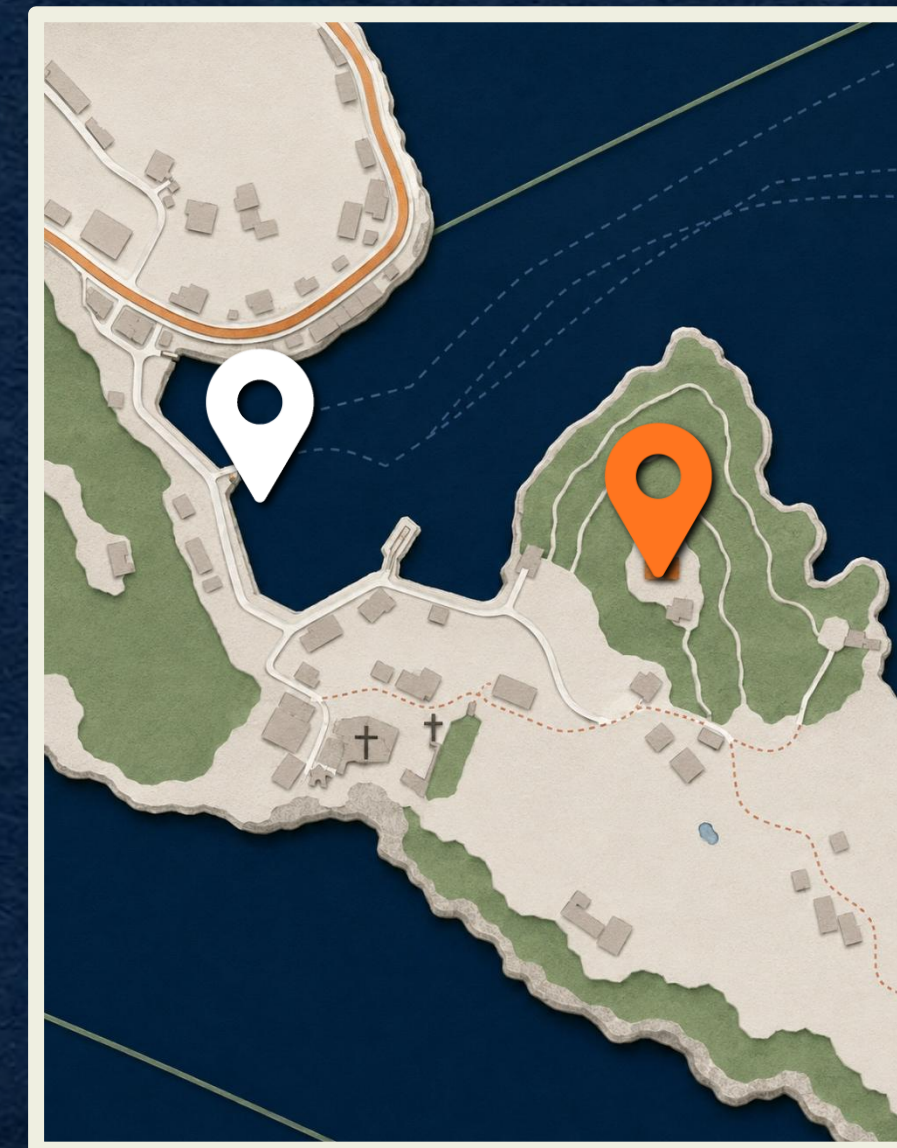

Portofino
PORTAL

Distance from Port
100m | 1-min walk

24 hours

Free entry

1 2 3 4 5 6 7 8 9 10

Portofino
PORTAL

Distance from Port
385m | 5-min walk

10a-6:30p

Paid entry

castellobrown.com

Castello Brown

1 2 3 4 5 6 7 8 9 10

Portofino
PORTAL

Distance from Port
234m | 5-min walk

24 hours

Free (exterior only)

1 2 3 4 5 6 7 8 9 10

Portofino
PORTAL

Distance from Port
964m | 15-min walk

24 hours

Free (exterior only)

1 2 3 4 5 6 7 8 9 10

Portofino
P**RTAL**

Distance from Port
15km | 30-min boat

Distance from Port
4.5km | 5-min drive

24 hours

Free entry

1 2 3 4 5 6 7 8 9 10

Portofino
PORTAL

Distance from Port
16km | 30-min drive

24 hours

Free entry