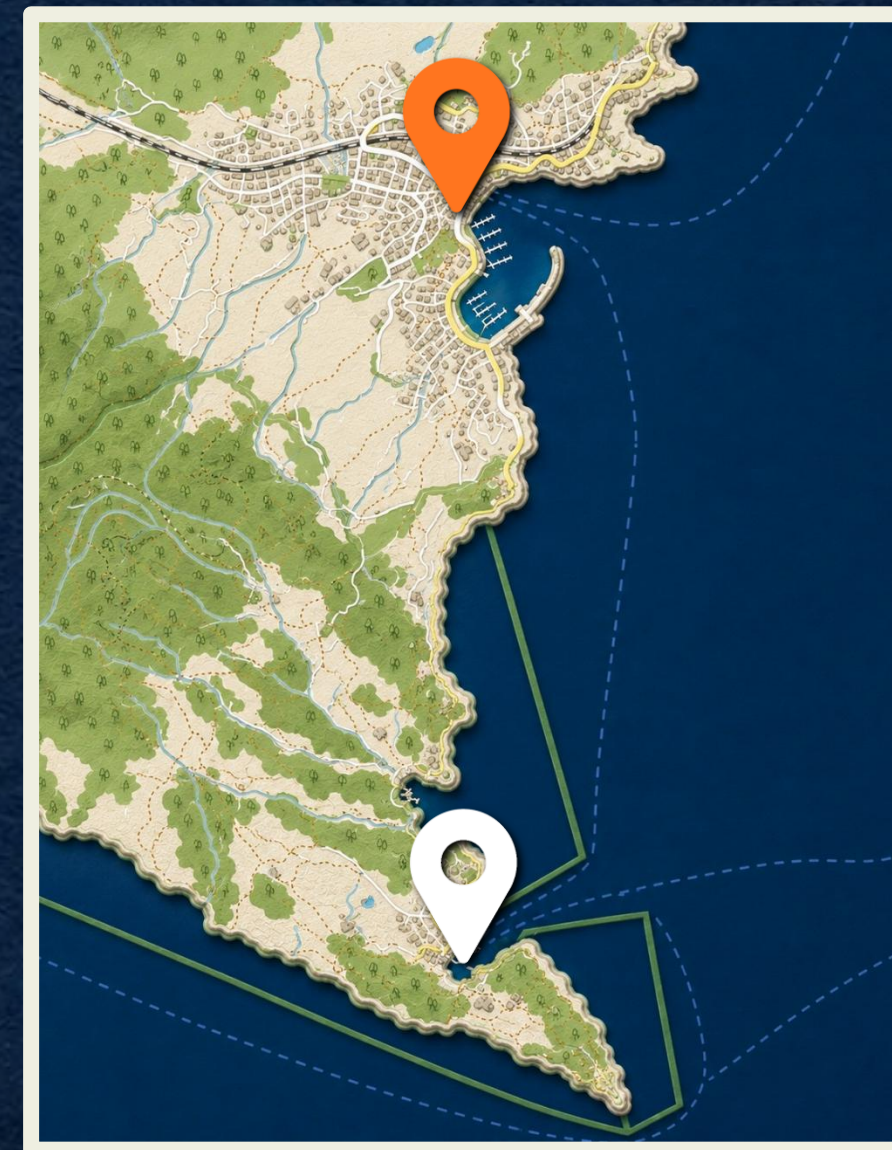

1 2 3 4 5 6 7 8 9 10

Portofino
PORTAL

Distance from Port
964m | 15-min walk

24 hours

Free (exterior only)

1 2 3 4 5 6 7 8 9 10

Portofino
P**RTAL**

Distance from Port
15km | 30-min boat

1 2 3 4 5 6 7 8 9 10

Portofino
PORTAL

Distance from Port
1.2km | 16-min walk

24 hours

Free entry

parcoportofino.it

1 2 3 4 5 6 **7** 8 9 10

Portofino
PORTAL

Distance from Port
4.5km | 5-min drive

24 hours

Free entry

1 2 3 4 5 6 7 8 9 10

Portofino
PORTAL

Distance from Port
16km | 30-min drive

24 hours

Free entry

1 2 3 4 5 6 7 8 9 10

Portofino
PORTAL

Distance from Port
1.7km | 23-min walk

24 hours

Free entry

1 2 3 4 5 6 7 8 9 10

Portofino PORTAL

- 1 Piazzeta di Portofino
- 2 Castello Brown
- 3 Chiesa di San Giorgio
- 4 Faro di Portofino
- 5 Abbazia di San Fruttuoso
- 6 Cristo degli Abissi
- 7 Parco Naturale Regionale
- 8 Sta Margherita Ligure (4.5km N)
- 9 Camogli (16km NW)
- 10 Paraggi Beach