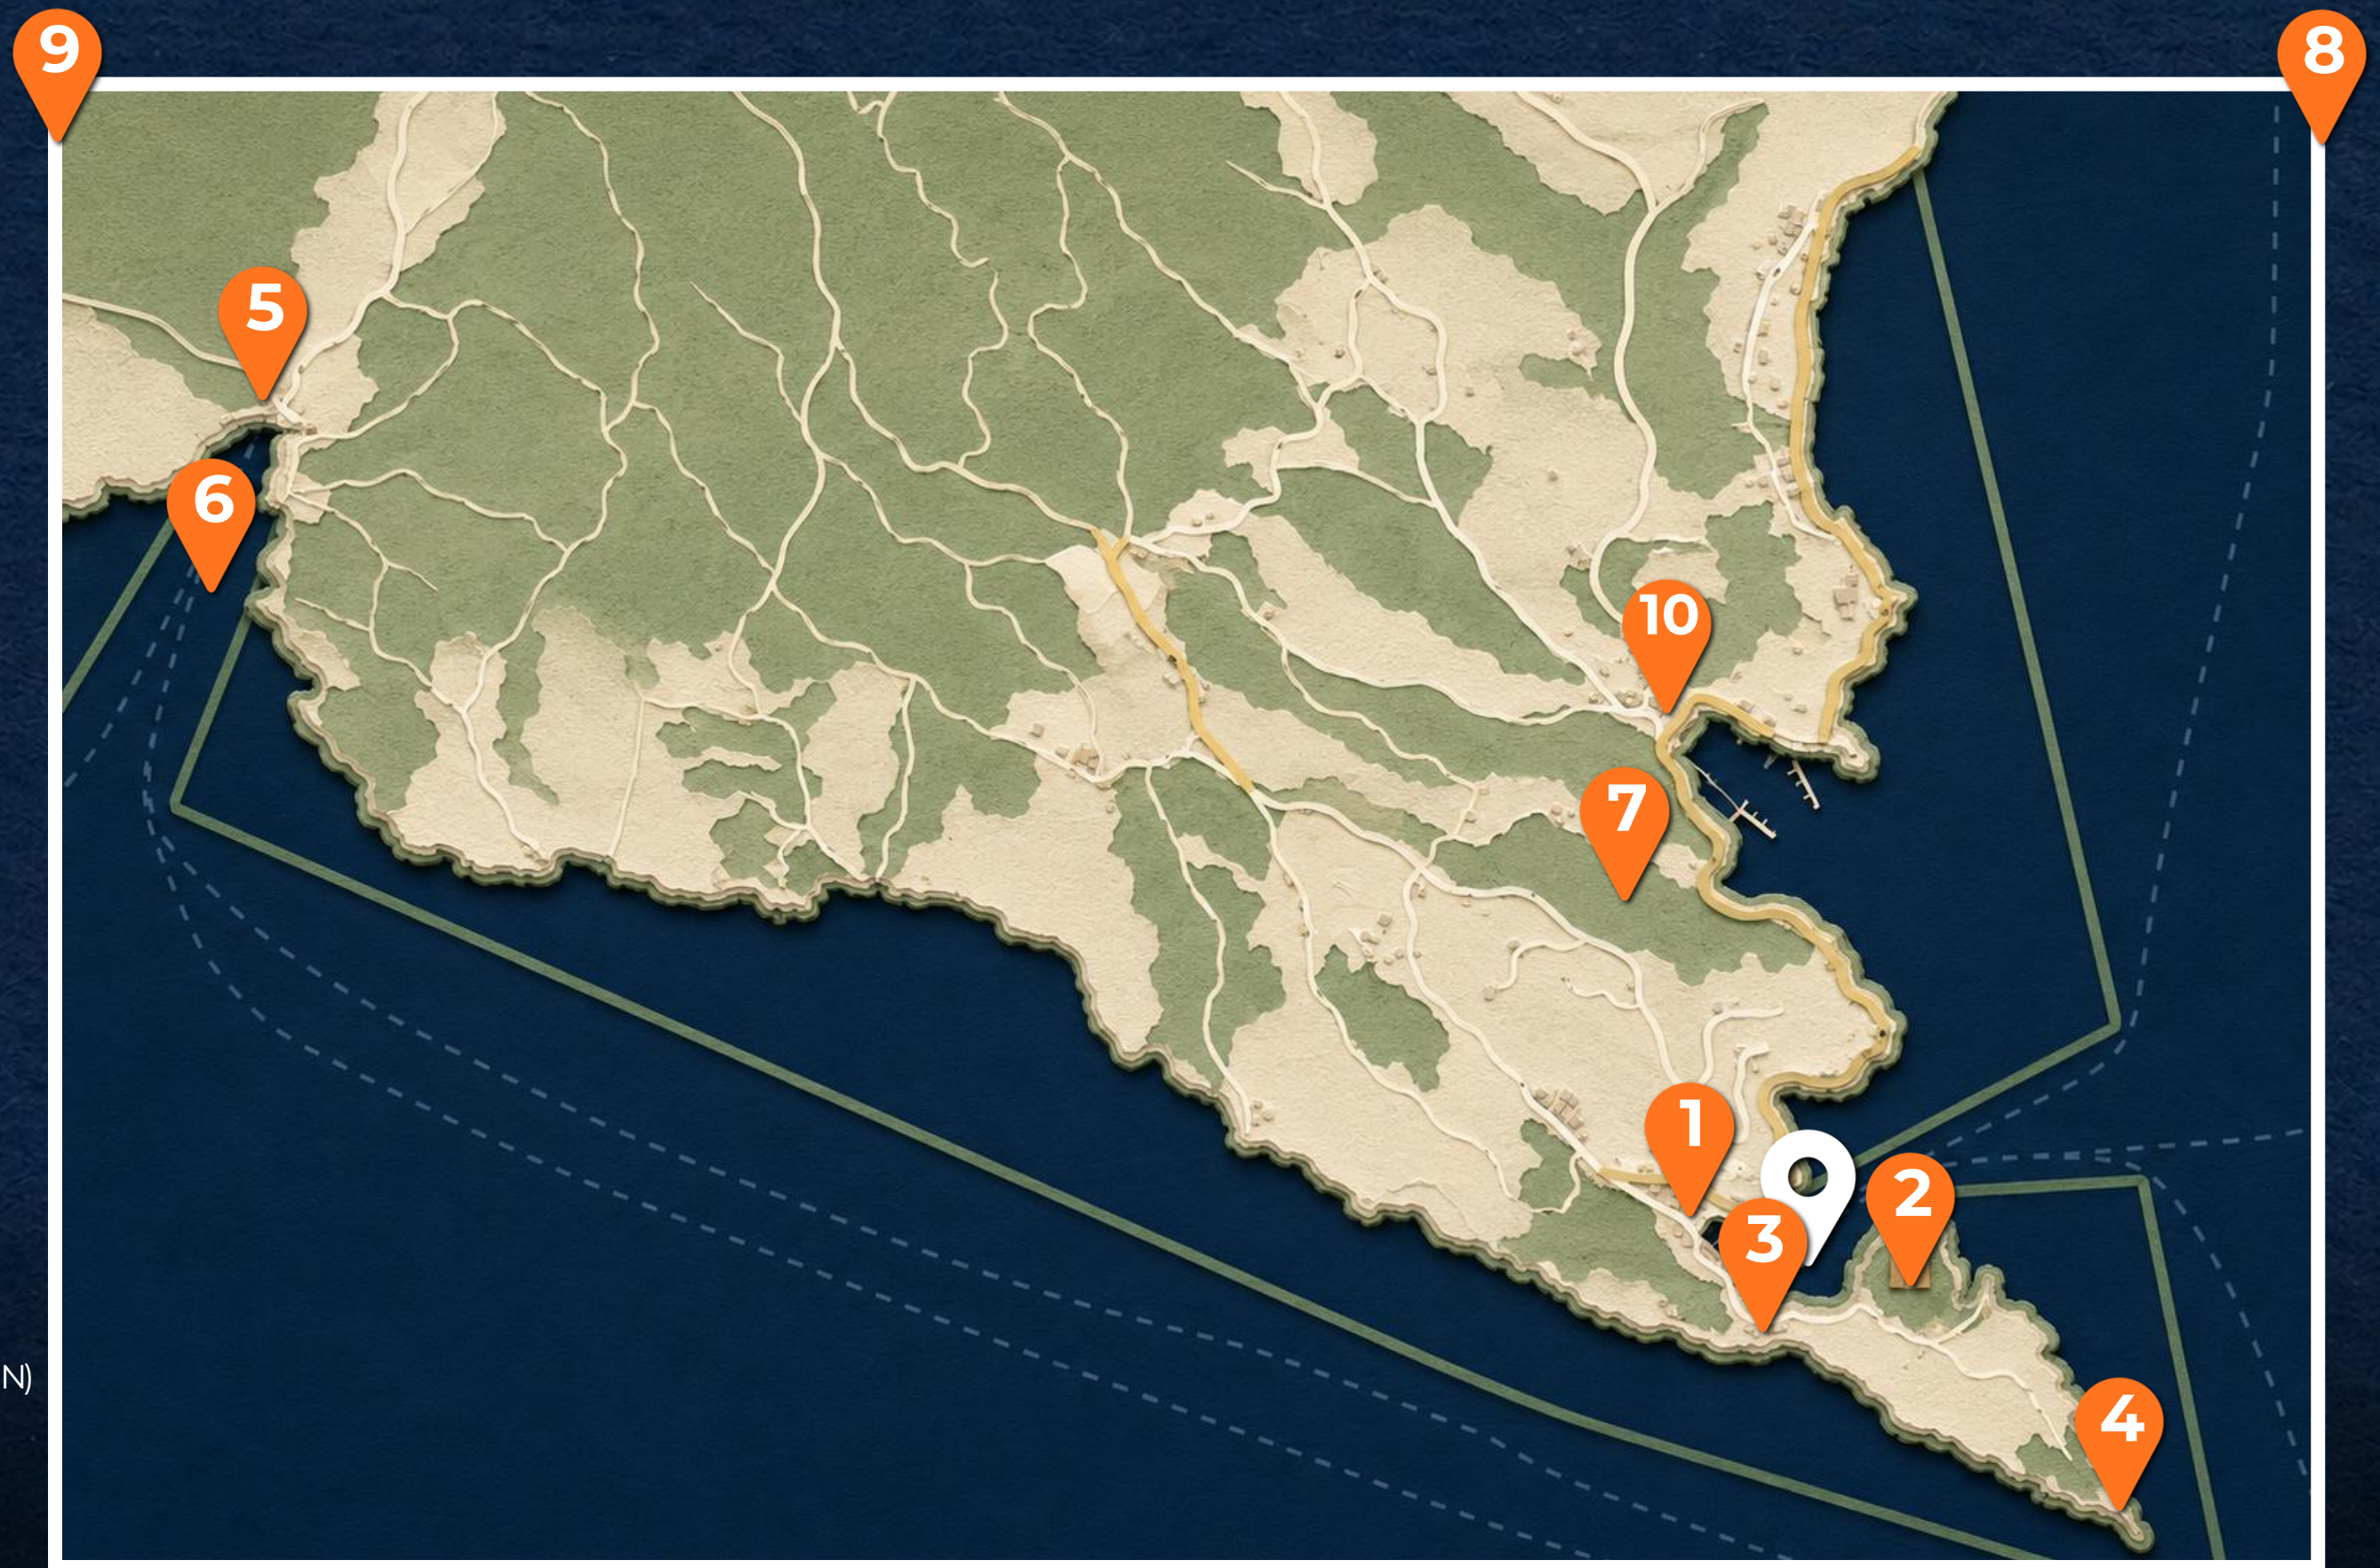

1 2 3 4 5 6 7 8 9 10

Portofino
PORTAL

Distance from Port
964m | 15-min walk

24 hours

Free (exterior only)

1 2 3 4 5 6 7 8 9 10

Portofino
P**RTAL**

Distance from Port
15km | 30-min boat

10a-3:45p (Mon)
10a-4:45p (Thu-Sun)

Paid Entry

fondoambiente.it

1 2 3 4 **5** 6 7 8 9 10

Portofino
PORTAL

Distance from Port
15km | 30-min boat

24 hours

Free entry

Distance from Port
4.5km | 5-min drive

24 hours

Free entry

1 2 3 4 5 6 7 8 9 10

Portofino
PORTAL

Distance from Port
16km | 30-min drive

24 hours

Free entry

1 2 3 4 5 6 7 8 9 10

Portofino
PORTAL

Distance from Port
1.7km | 23-min walk

24 hours

Free entry

1 2 3 4 5 6 7 8 9 10

Portofino PORTAL

- 1 Piazzeta di Portofino
- 2 Castello Brown
- 3 Chiesa di San Giorgio
- 4 Faro di Portofino
- 5 Abbazia di San Fruttuoso
- 6 Cristo degli Abissi
- 7 Parco Naturale Regionale
- 8 Sta Margherita Ligure (4.5km N)
- 9 Camogli (16km NW)
- 10 Paraggi Beach