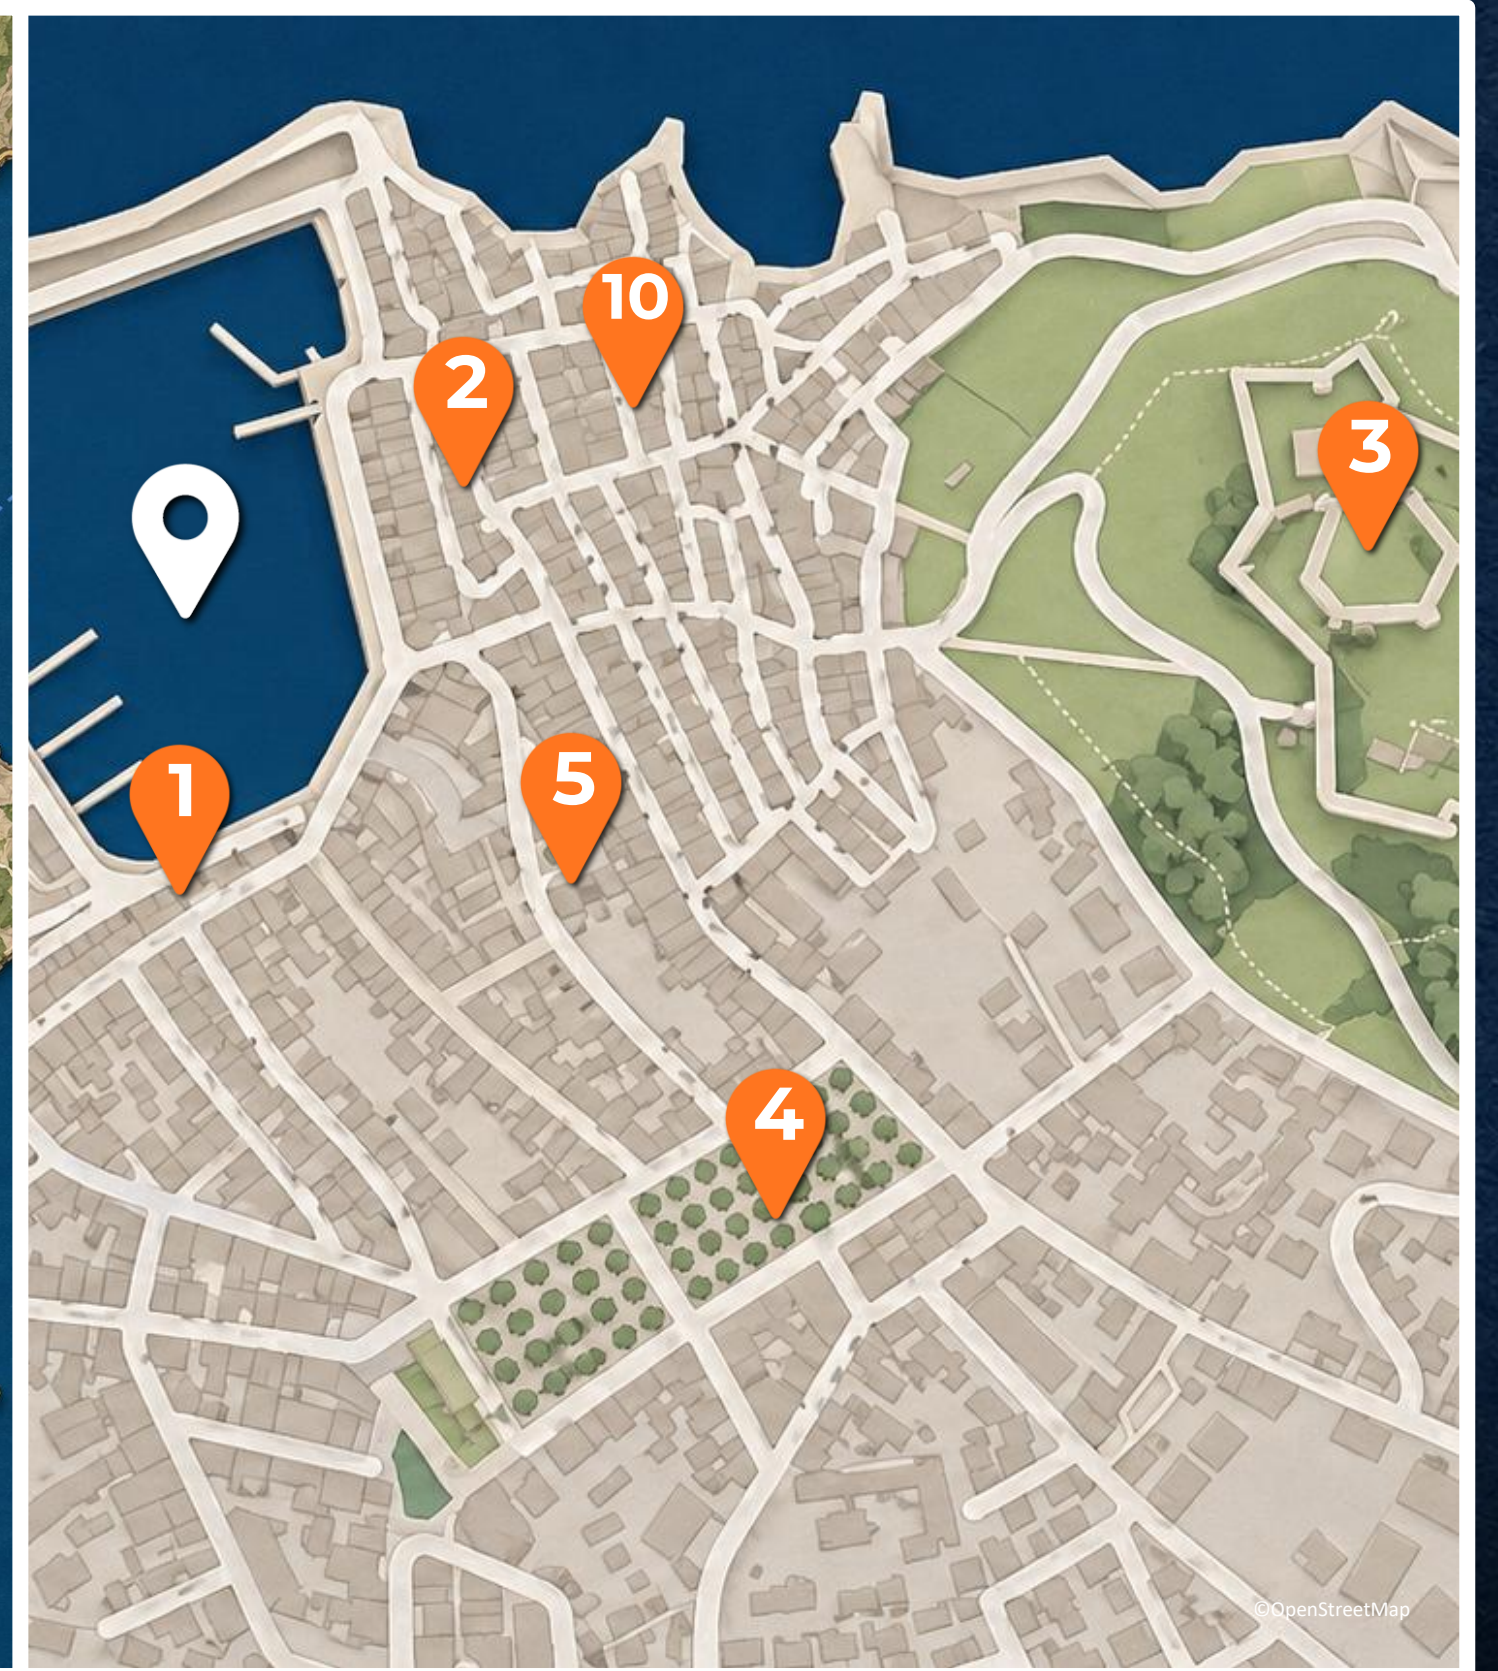

1 2 3 4 5 6 7 8 9 10

Saint-Tropez PORTAL

Distance from Port
550m | 7-min walk

24 hours

Free Entry

1 2 3 4 5 6 7 8 9 10

Saint-Tropez
PORTAL

Distance from Port
400m | 5-min walk

1 2 3 4 5 6 7 8 9 10

Saint-Tropez PORTAL

Distance from Port
14km | 15-min ferry

24 hours

Free Entry

1 2 3 4 5 6 7 8 9 10

Saint-Tropez PORTAL

Distance from Port
11km | 20-min drive

24 hours

Free Entry

1 2 3 4 5 6 7 8 9 10

Saint-Tropez PORTAL

Distance from Port
20km | 40-min drive

24 hours

Free Entry

1 2 3 4 5 6 7 8 9 10

Saint-Tropez
PORTAL

Distance from Port
500m | 6-min walk

9:30a-12p

Free Entry

1 2 3 4 5 6 7 8 9 10

Saint-Tropez PORTAL

- 1 Vieux Port
- 2 La Ponche
- 3 Citadelle
- 4 Place des Lices
- 5 Gendarmerie Nationale
- 6 Pampelonne Beach
- 7 Sainte-Maxime
- 8 Grimaud Village
- 9 Massif des Maures
- 10 Annonciade Bell Tower