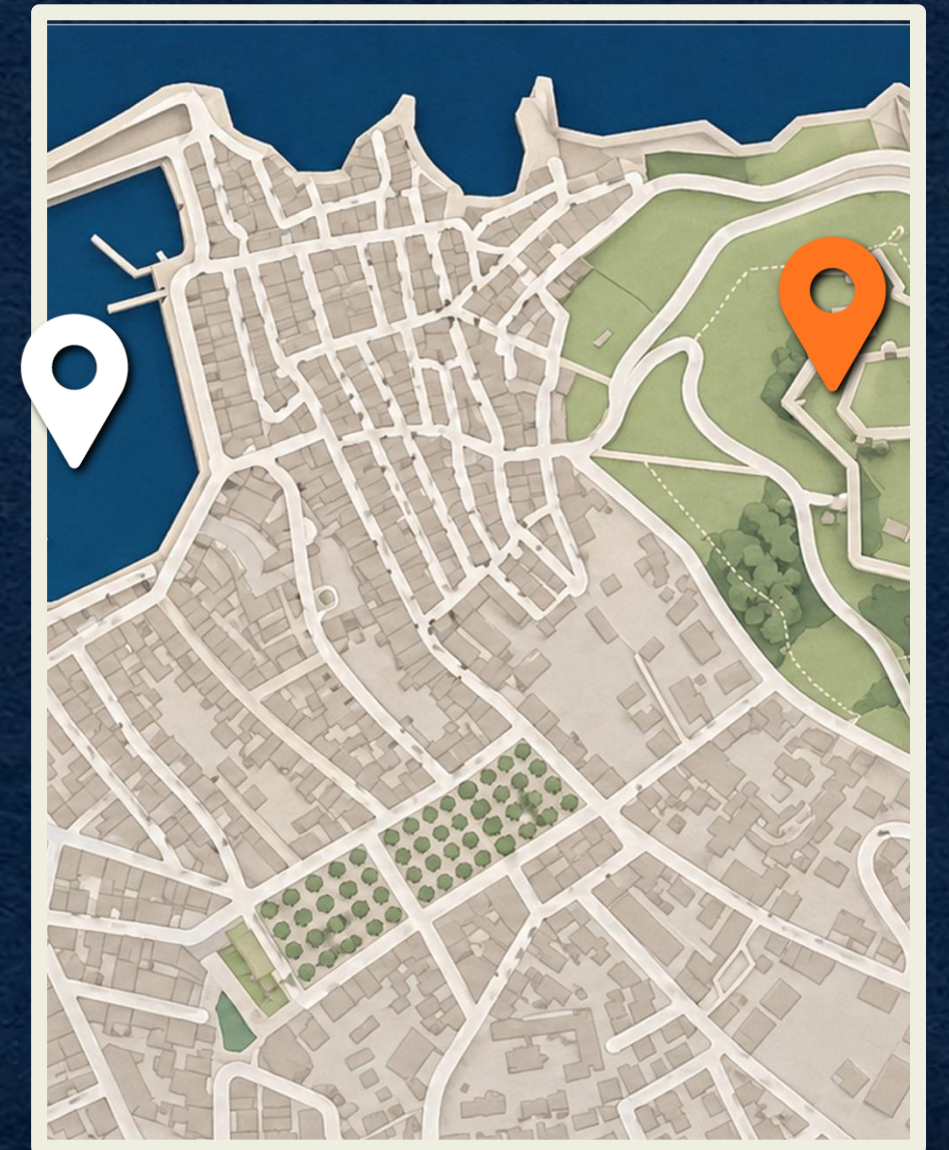

www.destinationunlocked.com

Saint-Tropez
PORTAL

Distance from Port
0km | 1-min walk

24 hours

Free Entry

1 2 3 4 5 6 7 8 9 10

Saint-Tropez
PORTAL

Distance from Port
300m | 4-min walk

24 hours

Free Entry

1 2 3 4 5 6 7 8 9 10

Saint-Tropez
PORTAL

Distance from Port
900m | 15-min walk

10a-6:30p

Paid Entry

saint-tropez.fr

1 2 3 4 5 6 7 8 9 10

Saint-Tropez PORTAL

Distance from Port
550m | 7-min walk

24 hours

Free Entry

1 2 3 4 5 6 7 8 9 10

Saint-Tropez
PORTAL

Distance from Port
400m | 5-min walk

24 hours

Free Entry

1 2 3 4 5 6 7 8 9 10

Saint-Tropez PORTAL

Distance from Port
20km | 40-min drive

24 hours

Free Entry

1 2 3 4 5 6 7 8 9 10