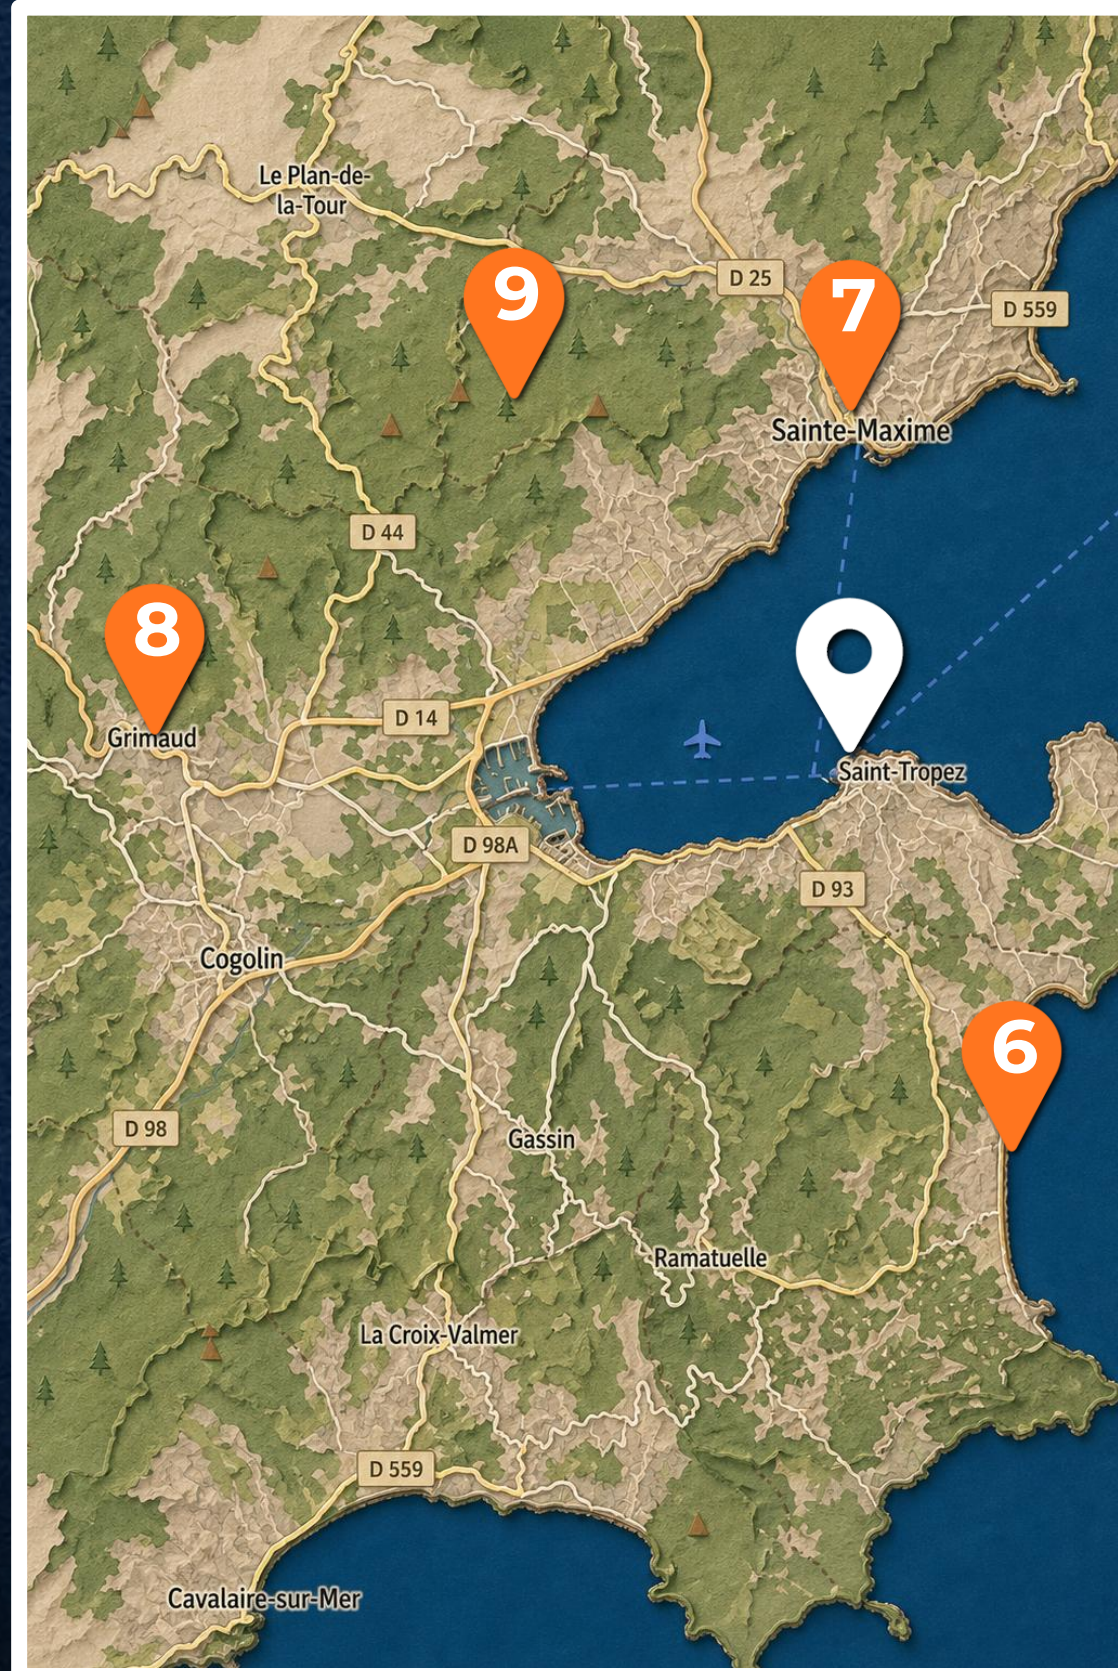

1 2 3 4 5 6 7 8 9 10

Saint-Tropez PORTAL

Distance from Port
550m | 7-min walk

24 hours

Free Entry

1 2 3 4 5 6 7 8 9 10

Saint-Tropez
PORTAL

Distance from Port
400m | 5-min walk

1 2 3 4 5 6 7 8 9 10

Saint-Tropez PORTAL

Distance from Port
14km | 15-min ferry

24 hours

Free Entry

1 2 3 4 5 6 7 8 9 10

Saint-Tropez PORTAL

Distance from Port
11km | 20-min drive

24 hours

Free Entry

1 2 3 4 5 6 7 8 9 10

Saint-Tropez PORTAL

Distance from Port
20km | 40-min drive

24 hours

Free Entry

1 2 3 4 5 6 7 8 9 10

Saint-Tropez
PORTAL

Distance from Port
500m | 6-min walk

9:30a-12p

Free Entry

1 2 3 4 5 6 7 8 9 10

Saint-Tropez PORTAL

- 1 Vieux Port
- 2 La Ponche
- 3 Citadelle
- 4 Place des Lices
- 5 Gendarmerie Nationale
- 6 Pampelonne Beach
- 7 Sainte-Maxime
- 8 Grimaud Village
- 9 Massif des Maures
- 10 Annonciade Bell Tower