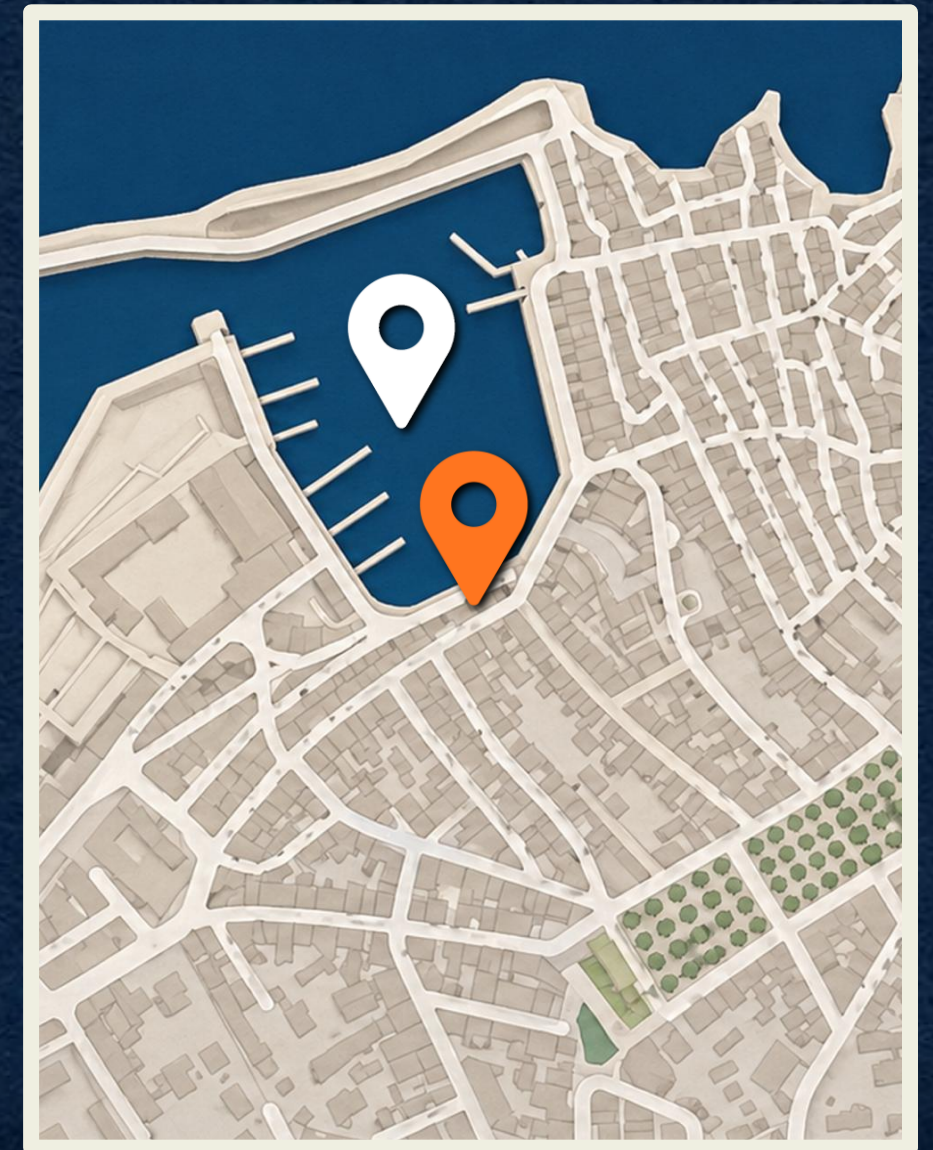

www.destinationunlocked.com

Saint-Tropez
PORTAL

Distance from Port
0km | 1-min walk

24 hours

Free Entry

1 2 3 4 5 6 7 8 9 10

Saint-Tropez
PORTAL

Distance from Port
300m | 4-min walk

24 hours

Free Entry

1 2 3 4 5 6 7 8 9 10

Saint-Tropez
PORTAL

Distance from Port
900m | 15-min walk

10a-6:30p

Paid Entry

saint-tropez.fr

1 2 3 4 5 6 7 8 9 10

Saint-Tropez PORTAL

Distance from Port
550m | 7-min walk

24 hours

Free Entry

1 2 3 4 5 6 7 8 9 10

Saint-Tropez
PORTAL

Distance from Port
400m | 5-min walk

24 hours

Free Entry

1 2 3 4 5 6 7 8 9 10

Saint-Tropez PORTAL

Distance from Port
20km | 40-min drive

24 hours

Free Entry

1 2 3 4 5 6 7 8 9 10