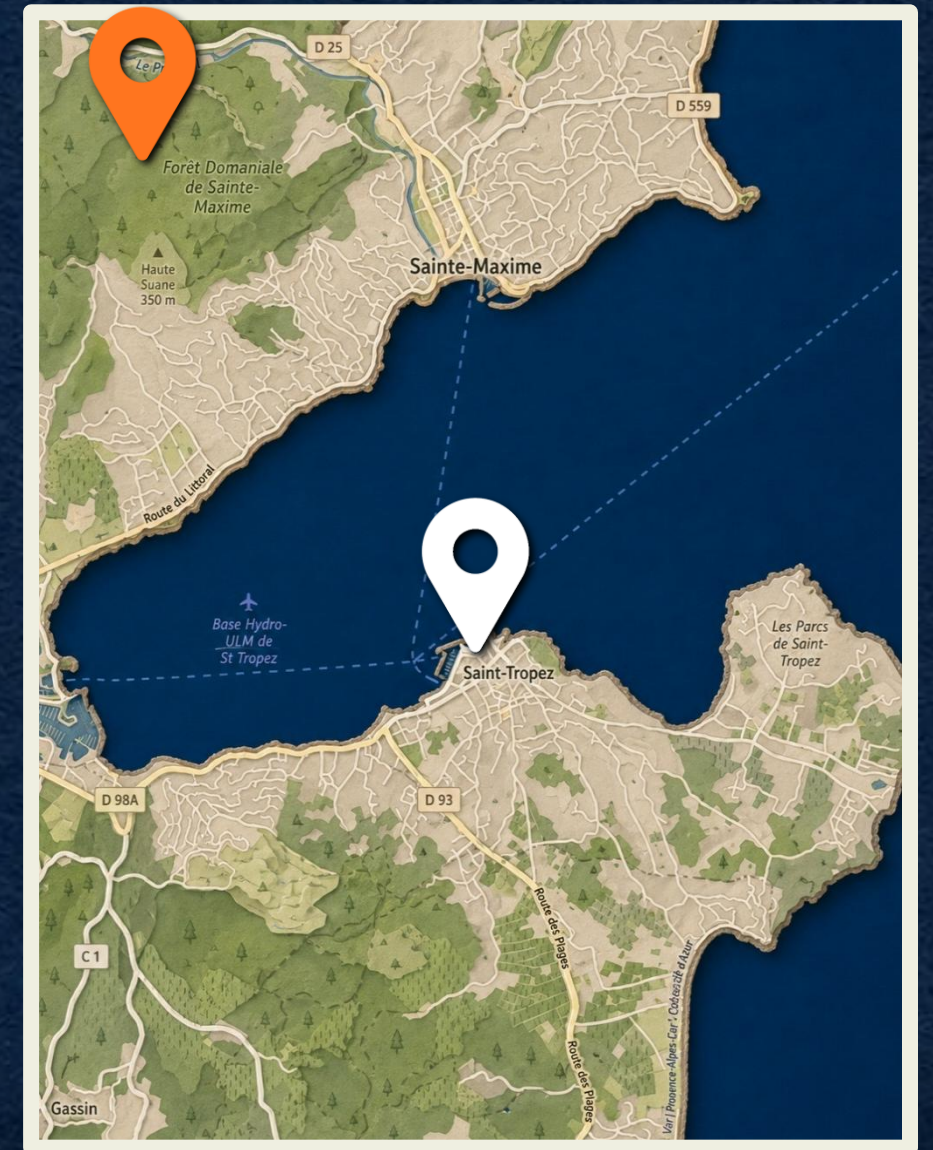

1 2 3 4 5 6 7 8 9 10

Saint-Tropez PORTAL

Distance from Port
550m | 7-min walk

24 hours

Free Entry

1 2 3 4 5 6 7 8 9 10

Saint-Tropez
PORTAL

Distance from Port
400m | 5-min walk

1 2 3 4 5 6 7 8 9 10

Saint-Tropez PORTAL

Distance from Port
14km | 15-min ferry

24 hours

Free Entry

1 2 3 4 5 6 7 8 9 10

Saint-Tropez PORTAL

Distance from Port
11km | 20-min drive

24 hours

Free Entry

1 2 3 4 5 6 7 8 9 10

Saint-Tropez PORTAL

Distance from Port
20km | 40-min drive

24 hours

Free Entry

1 2 3 4 5 6 7 8 9 10

Saint-Tropez
PORTAL

Distance from Port
500m | 6-min walk

9:30a-12p

Free Entry

1 2 3 4 5 6 7 8 9 10

Saint-Tropez PORTAL

- 1 Vieux Port
- 2 La Ponche
- 3 Citadelle
- 4 Place des Lices
- 5 Gendarmerie Nationale
- 6 Pampelonne Beach
- 7 Sainte-Maxime
- 8 Grimaud Village
- 9 Massif des Maures
- 10 Annonciade Bell Tower