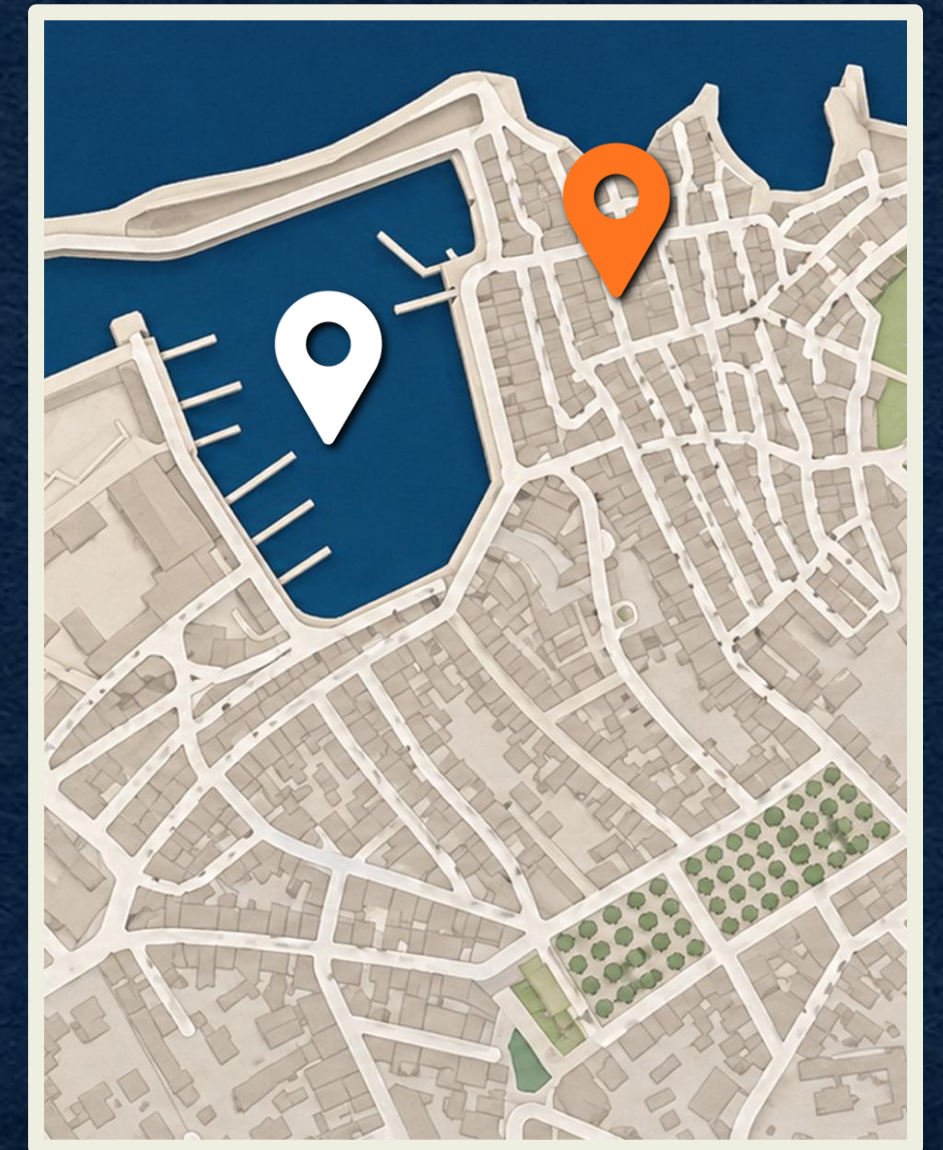

www.destinationunlocked.com

Saint-Tropez
PORTAL

Distance from Port
0km | 1-min walk

24 hours

Free Entry

1 2 3 4 5 6 7 8 9 10

Saint-Tropez
PORTAL

Distance from Port
300m | 4-min walk

24 hours

Free Entry

1 2 3 4 5 6 7 8 9 10

Saint-Tropez
PORTAL

Distance from Port
900m | 15-min walk

10a-6:30p

Paid Entry

saint-tropez.fr

1 2 3 4 5 6 7 8 9 10

Saint-Tropez PORTAL

Distance from Port
550m | 7-min walk

24 hours

Free Entry

1 2 3 4 5 6 7 8 9 10

Saint-Tropez
PORTAL

Distance from Port
400m | 5-min walk

24 hours

Free Entry

1 2 3 4 5 6 7 8 9 10

Saint-Tropez PORTAL

Distance from Port
20km | 40-min drive

24 hours

Free Entry

1 2 3 4 5 6 7 8 9 10