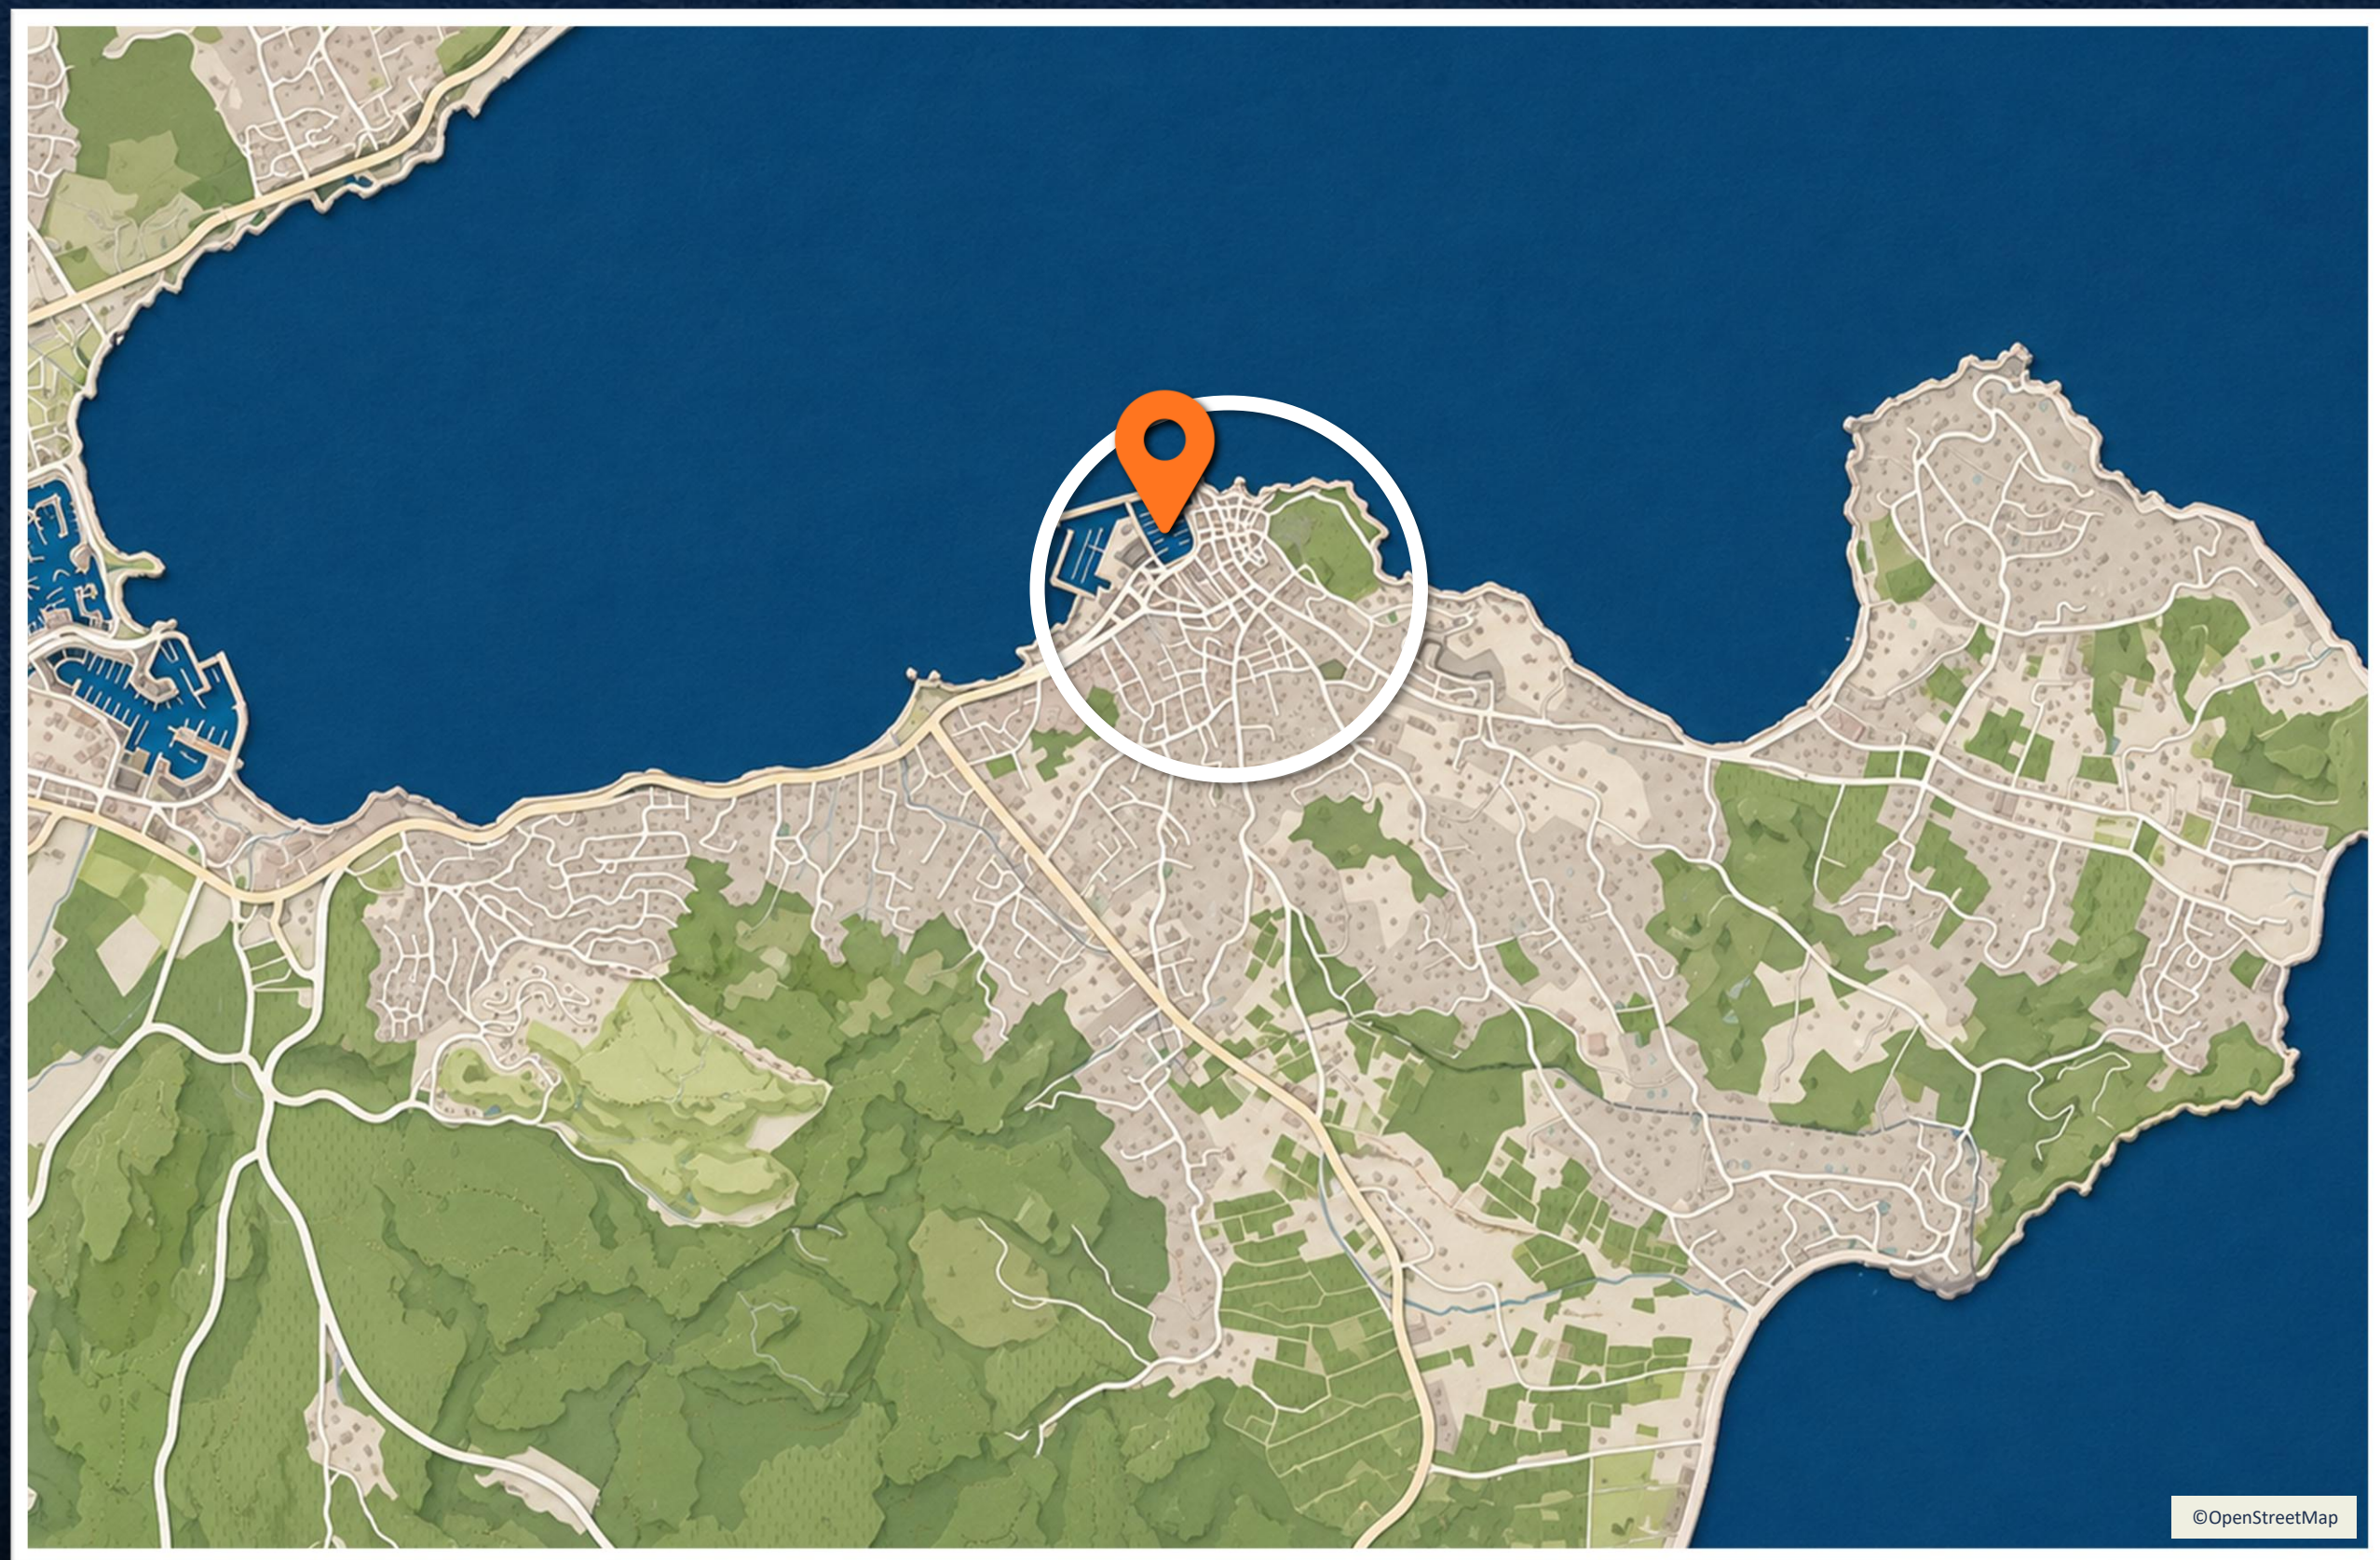

www.destinationunlocked.com

Saint-Tropez
PORTAL

Distance from Port
0km | 1-min walk

24 hours

Free Entry

1 2 3 4 5 6 7 8 9 10

Saint-Tropez
PORTAL

Distance from Port
300m | 4-min walk

24 hours

Free Entry

1 2 3 4 5 6 7 8 9 10

Saint-Tropez
PORTAL

Distance from Port
900m | 15-min walk

10a-6:30p

Paid Entry

saint-tropez.fr

1 2 3 4 5 6 7 8 9 10

Saint-Tropez PORTAL

Distance from Port
550m | 7-min walk

24 hours

Free Entry

1 2 3 4 5 6 7 8 9 10

Saint-Tropez
PORTAL

Distance from Port
400m | 5-min walk

24 hours

Free Entry

1 2 3 4 5 6 7 8 9 10

Saint-Tropez PORTAL

Distance from Port
20km | 40-min drive

24 hours

Free Entry

1 2 3 4 5 6 7 8 9 10