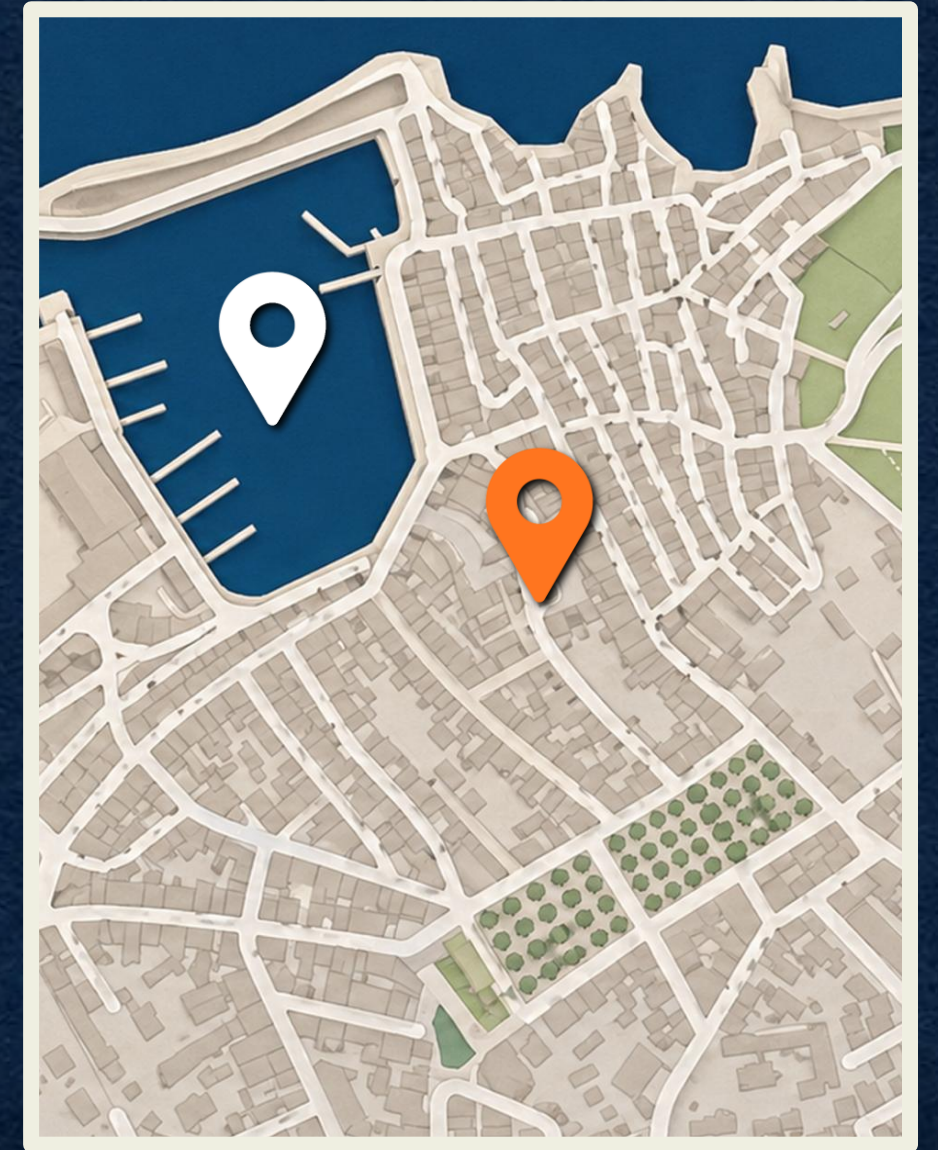

1 2 3 4 5 6 7 8 9 10

Saint-Tropez PORTAL

Distance from Port
550m | 7-min walk

24 hours

Free Entry

1 2 3 4 5 6 7 8 9 10

Saint-Tropez
PORTAL

Distance from Port
400m | 5-min walk

10a-6p

Paid Entry

saint-tropez.fr

1 2 3 4 **5** 6 7 8 9 10

Saint-Tropez PORTAL

Distance from Port
7.3km | 13-min drive

24 hours

Free Entry

1 2 3 4 5 6 7 8 9 10

Saint-Tropez PORTAL

Distance from Port
14km | 15-min ferry

24 hours

Free Entry

1 2 3 4 5 6 7 8 9 10

Saint-Tropez PORTAL

Distance from Port
11km | 20-min drive

24 hours

Free Entry

1 2 3 4 5 6 7 8 9 10

Saint-Tropez PORTAL

Distance from Port
20km | 40-min drive

24 hours

Free Entry

1 2 3 4 5 6 7 8 9 10