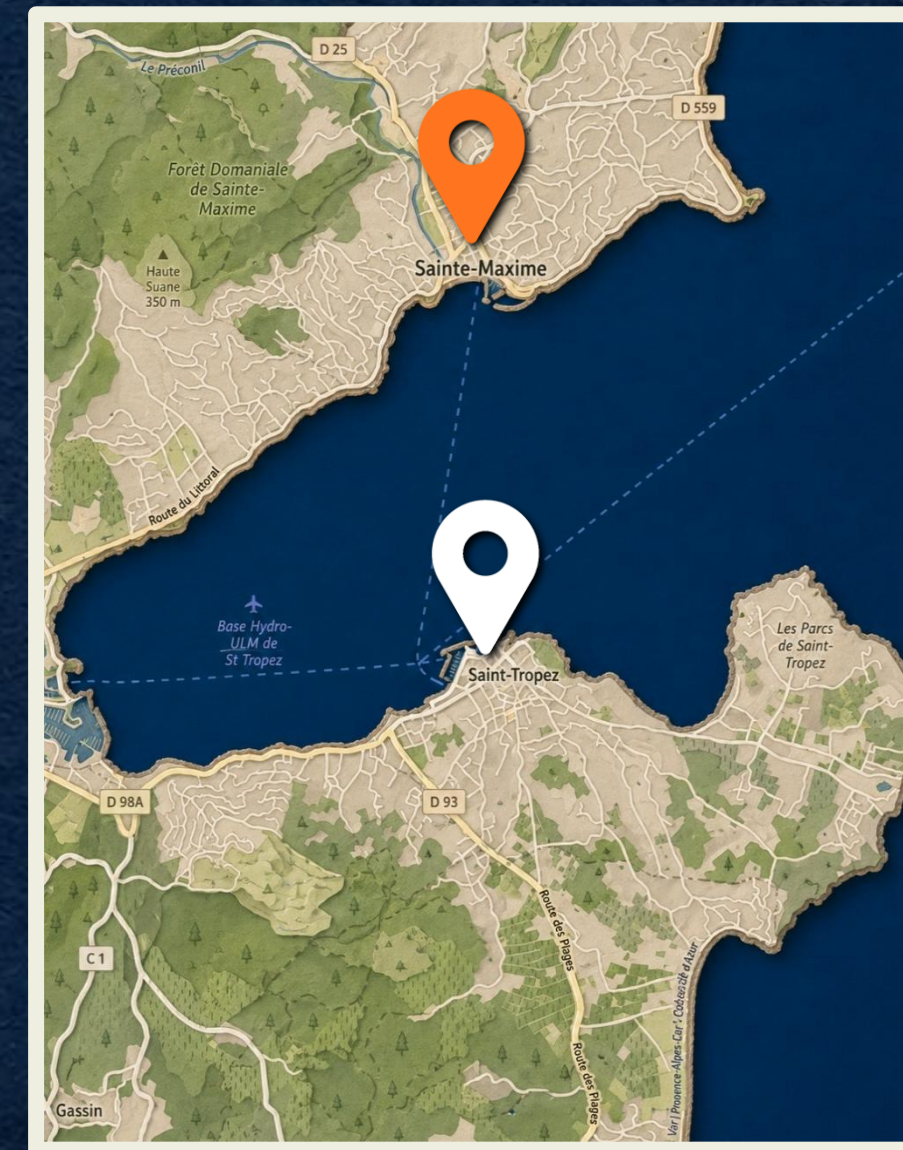

1 2 3 4 5 6 7 8 9 10

Saint-Tropez PORTAL

Distance from Port
550m | 7-min walk

24 hours

Free Entry

1 2 3 4 5 6 7 8 9 10

Saint-Tropez
PORTAL

Distance from Port
400m | 5-min walk

1 2 3 4 5 6 7 8 9 10

Saint-Tropez PORTAL

Distance from Port
14km | 15-min ferry

24 hours

Free Entry

1 2 3 4 5 6 7 8 9 10

Saint-Tropez PORTAL

Distance from Port
11km | 20-min drive

24 hours

Free Entry

1 2 3 4 5 6 7 8 9 10

Saint-Tropez PORTAL

Distance from Port
20km | 40-min drive

24 hours

Free Entry

1 2 3 4 5 6 7 8 9 10

Saint-Tropez
PORTAL

Distance from Port
500m | 6-min walk

9:30a-12p

Free Entry

1 2 3 4 5 6 7 8 9 10

Saint-Tropez PORTAL

- 1 Vieux Port
- 2 La Ponche
- 3 Citadelle
- 4 Place des Lices
- 5 Gendarmerie Nationale
- 6 Pampelonne Beach
- 7 Sainte-Maxime
- 8 Grimaud Village
- 9 Massif des Maures
- 10 Annonciade Bell Tower