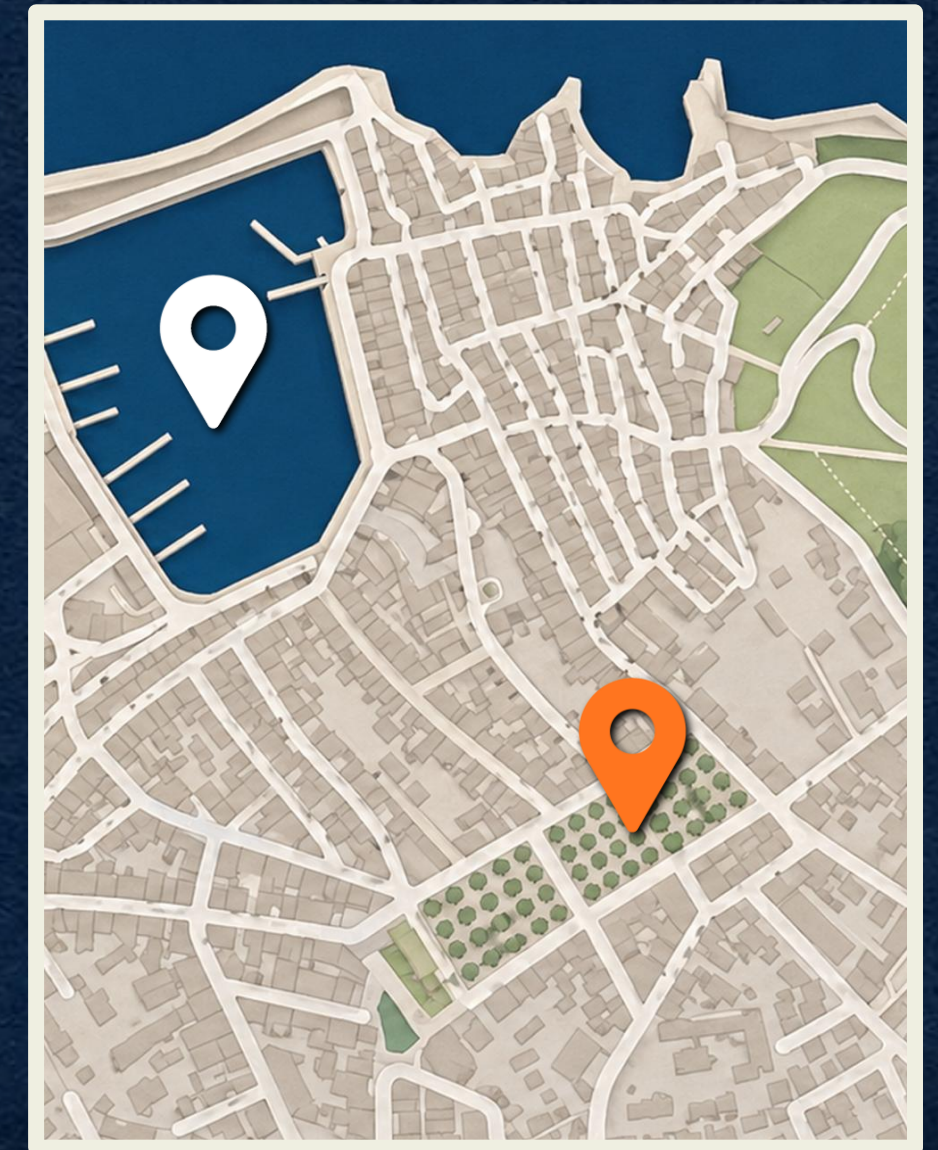

1 2 3 4 5 6 7 8 9 10

Saint-Tropez PORTAL

Distance from Port
550m | 7-min walk

24 hours

Free Entry

1 2 3 4 5 6 7 8 9 10

Saint-Tropez
PORTAL

Distance from Port
400m | 5-min walk

10a-6p

Paid Entry

saint-tropez.fr

1 2 3 4 **5** 6 7 8 9 10

Saint-Tropez PORTAL

Distance from Port
7.3km | 13-min drive

24 hours

Free Entry

1 2 3 4 5 6 7 8 9 10

Saint-Tropez PORTAL

Distance from Port
14km | 15-min ferry

24 hours

Free Entry

1 2 3 4 5 6 7 8 9 10

Saint-Tropez PORTAL

Distance from Port
11km | 20-min drive

24 hours

Free Entry

1 2 3 4 5 6 7 8 9 10

Saint-Tropez PORTAL

Distance from Port
20km | 40-min drive

24 hours

Free Entry

1 2 3 4 5 6 7 8 9 10