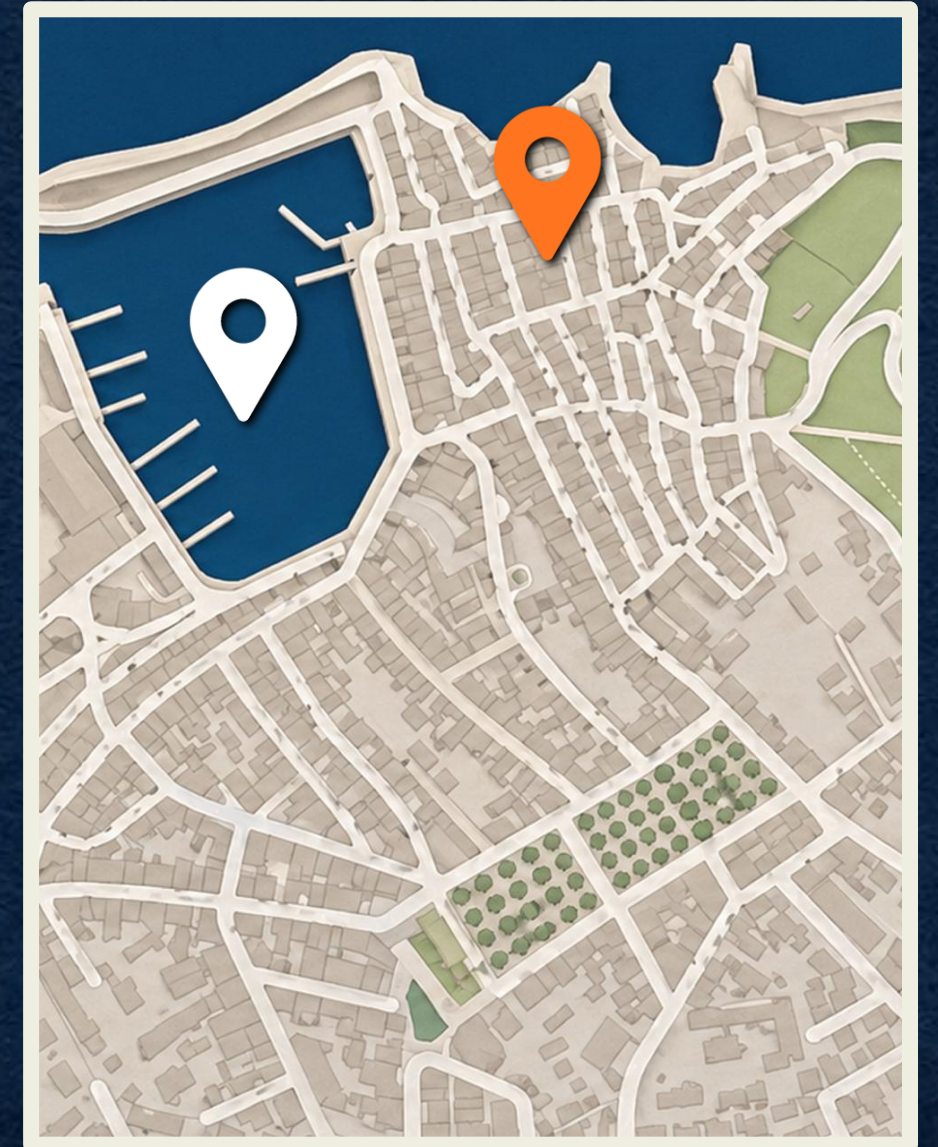

1 2 3 4 5 6 7 8 9 10

Saint-Tropez PORTAL

Distance from Port
550m | 7-min walk

24 hours

Free Entry

1 2 3 4 5 6 7 8 9 10

Saint-Tropez
PORTAL

Distance from Port
400m | 5-min walk

1 2 3 4 5 6 7 8 9 10

Saint-Tropez PORTAL

Distance from Port
14km | 15-min ferry

24 hours

Free Entry

1 2 3 4 5 6 7 8 9 10

Saint-Tropez PORTAL

Distance from Port
11km | 20-min drive

24 hours

Free Entry

1 2 3 4 5 6 7 8 9 10

Saint-Tropez PORTAL

Distance from Port
20km | 40-min drive

24 hours

Free Entry

1 2 3 4 5 6 7 8 9 10

Saint-Tropez
PORTAL

Distance from Port
500m | 6-min walk

9:30a-12p

Free Entry

1 2 3 4 5 6 7 8 9 10

Saint-Tropez PORTAL

- 1 Vieux Port
- 2 La Ponche
- 3 Citadelle
- 4 Place des Lices
- 5 Gendarmerie Nationale
- 6 Pampelonne Beach
- 7 Sainte-Maxime
- 8 Grimaud Village
- 9 Massif des Maures
- 10 Annonciade Bell Tower