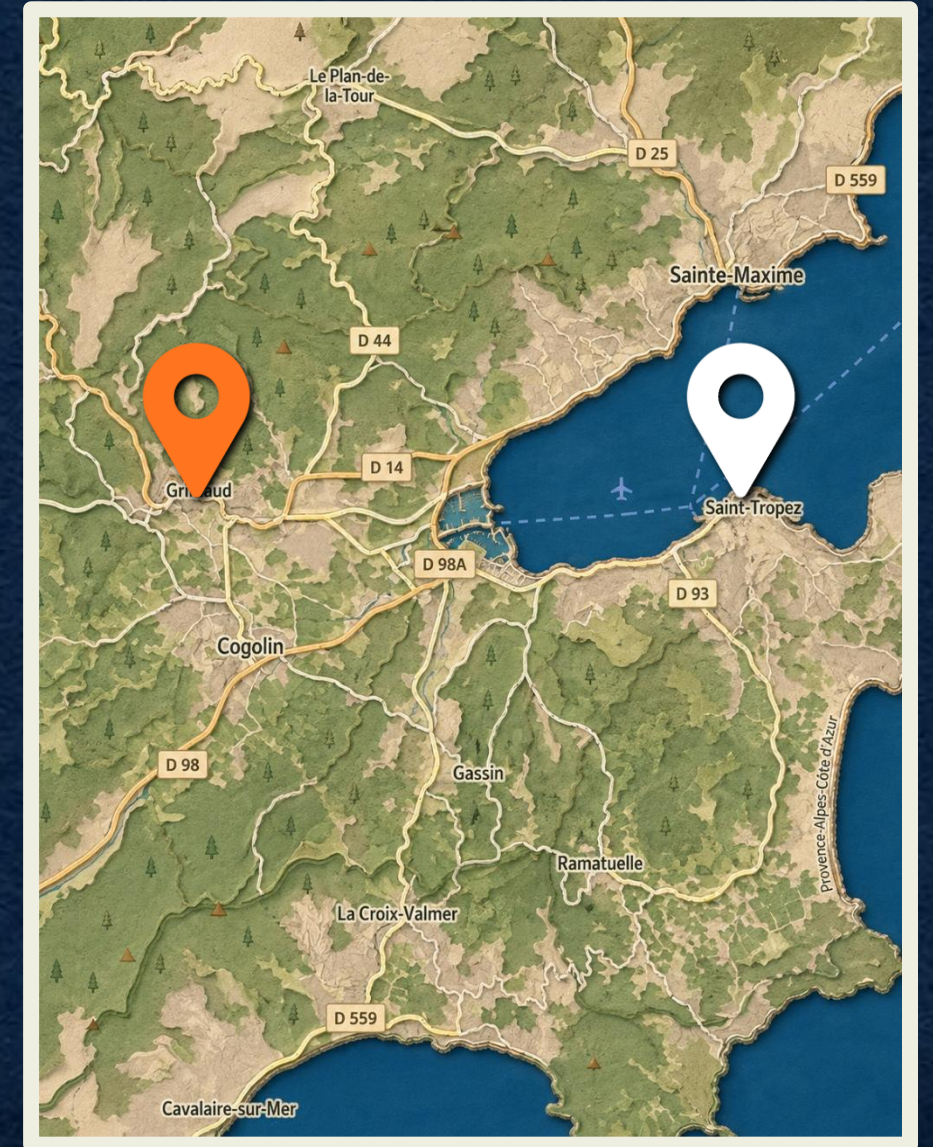

1 2 3 4 5 6 7 8 9 10

Saint-Tropez PORTAL

Distance from Port
550m | 7-min walk

24 hours

Free Entry

1 2 3 4 5 6 7 8 9 10

Saint-Tropez
PORTAL

Distance from Port
400m | 5-min walk

1 2 3 4 5 6 7 8 9 10

Saint-Tropez PORTAL

Distance from Port
14km | 15-min ferry

24 hours

Free Entry

1 2 3 4 5 6 7 8 9 10

Saint-Tropez PORTAL

Distance from Port
11km | 20-min drive

24 hours

Free Entry

1 2 3 4 5 6 7 8 9 10

Saint-Tropez PORTAL

Distance from Port
20km | 40-min drive

24 hours

Free Entry

1 2 3 4 5 6 7 8 9 10

Saint-Tropez
PORTAL

Distance from Port
500m | 6-min walk

9:30a-12p

Free Entry

1 2 3 4 5 6 7 8 9 10

Saint-Tropez PORTAL

- 1 Vieux Port
- 2 La Ponche
- 3 Citadelle
- 4 Place des Lices
- 5 Gendarmerie Nationale
- 6 Pampelonne Beach
- 7 Sainte-Maxime
- 8 Grimaud Village
- 9 Massif des Maures
- 10 Annonciade Bell Tower