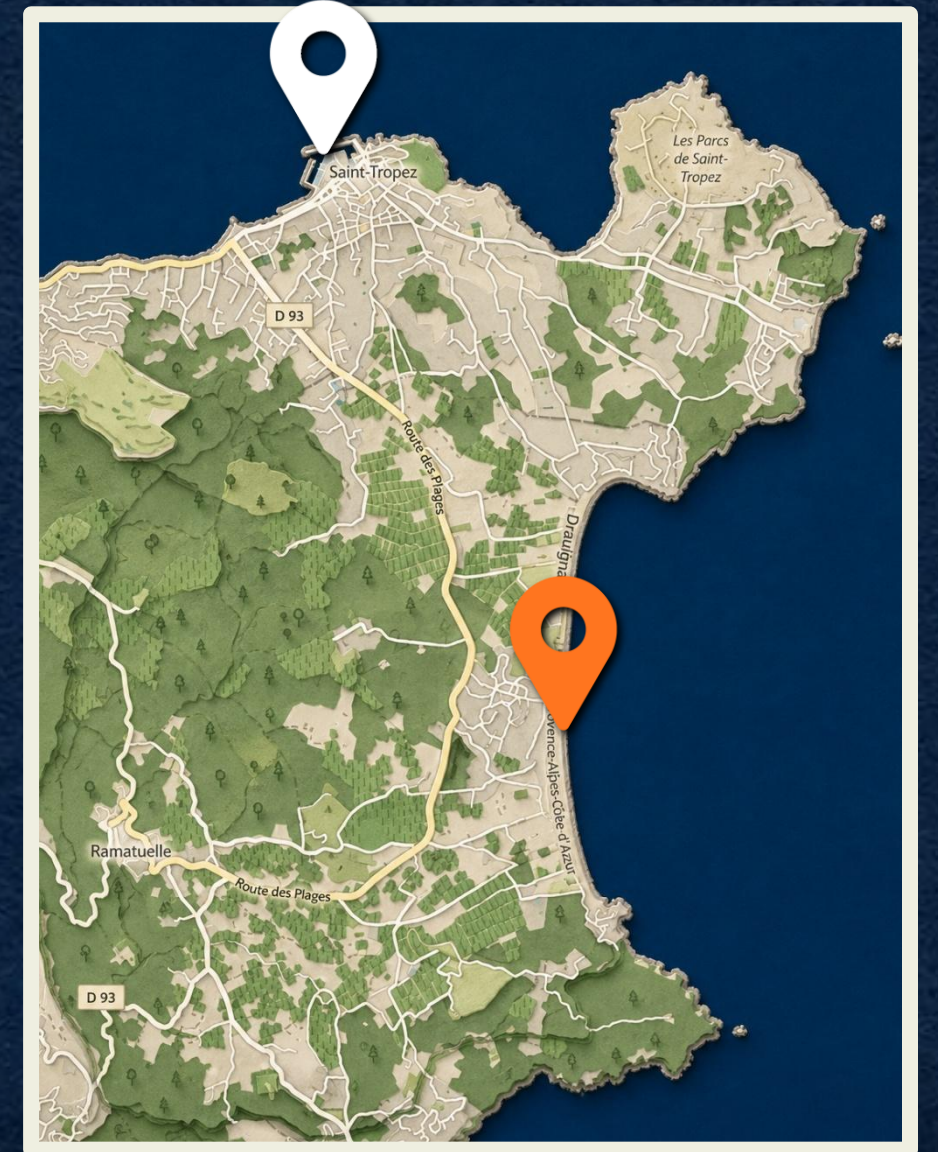

1 2 3 4 5 6 7 8 9 10

Saint-Tropez PORTAL

Distance from Port
550m | 7-min walk

24 hours

Free Entry

1 2 3 4 5 6 7 8 9 10

Saint-Tropez
PORTAL

Distance from Port
400m | 5-min walk

10a-6p

Paid Entry

saint-tropez.fr

1 2 3 4 **5** 6 7 8 9 10

Saint-Tropez PORTAL

Distance from Port
7.3km | 13-min drive

24 hours

Free Entry

1 2 3 4 5 6 7 8 9 10

Saint-Tropez PORTAL

Distance from Port
14km | 15-min ferry

24 hours

Free Entry

1 2 3 4 5 6 7 8 9 10

Saint-Tropez PORTAL

Distance from Port
11km | 20-min drive

24 hours

Free Entry

1 2 3 4 5 6 7 8 9 10

Saint-Tropez PORTAL

Distance from Port
20km | 40-min drive

24 hours

Free Entry

1 2 3 4 5 6 7 8 9 10